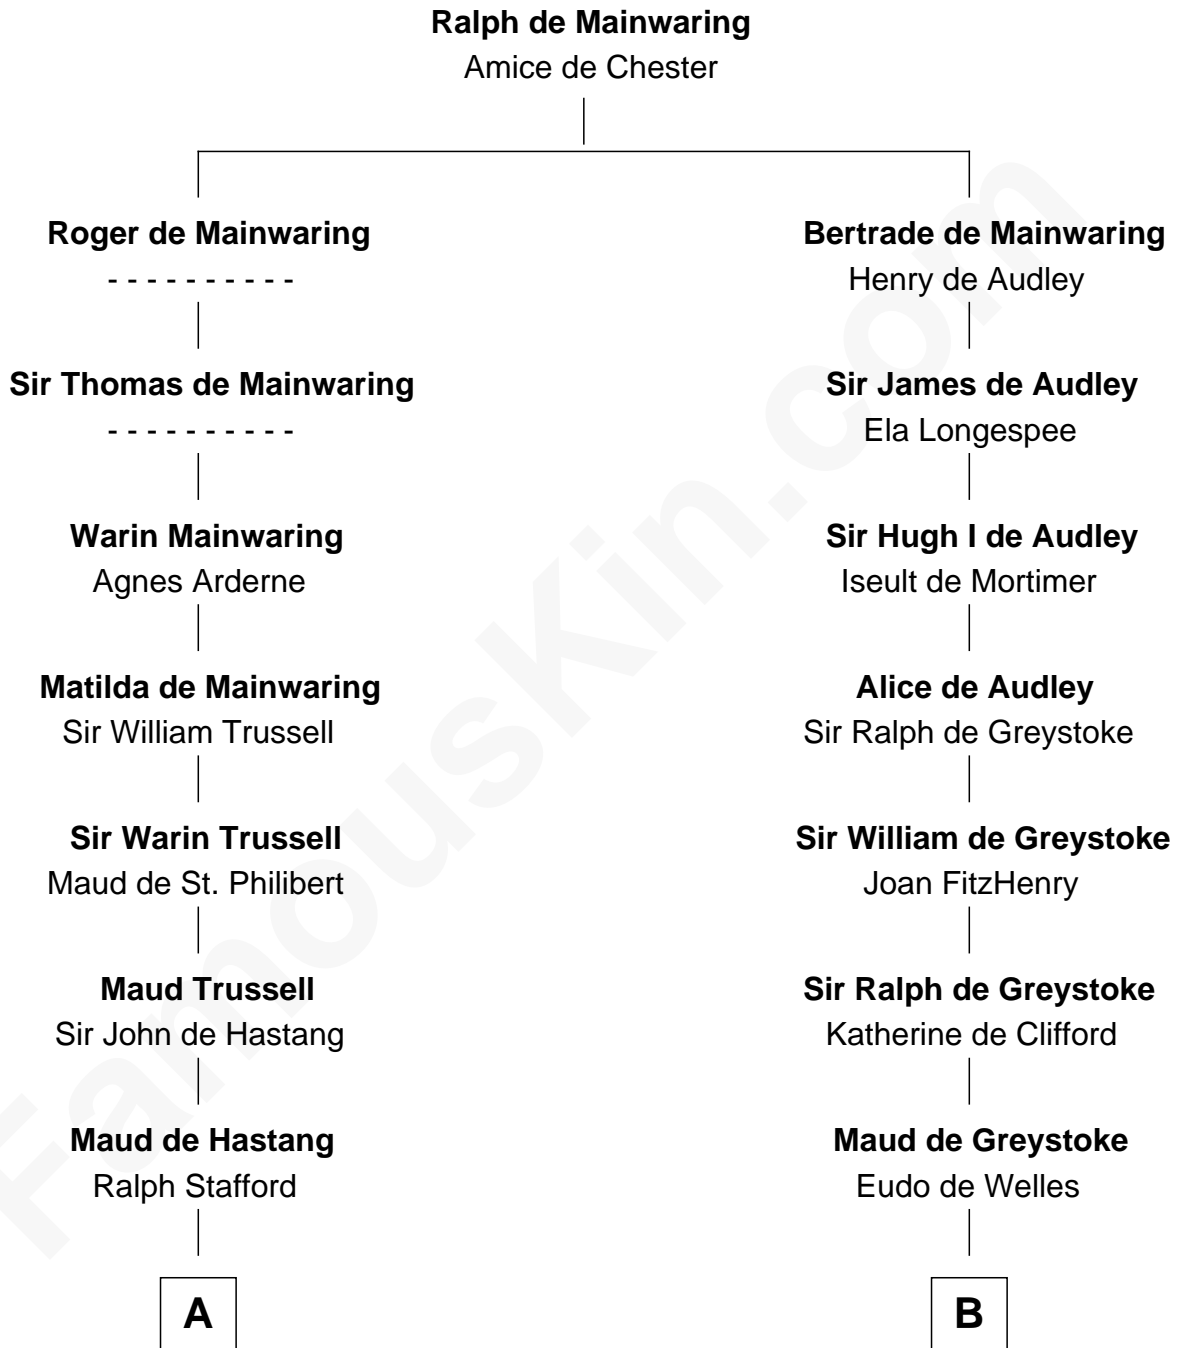

FamousKin.com

Relationship Chart of

William Ellery

Signer of the Declaration of Independence

17th cousin 1 time removed of

George Washington
1st U.S. President

C

—
Elizabeth Almy

William Ellery

—
William Ellery

Signer of Declaration of Independence

FamousKin.com