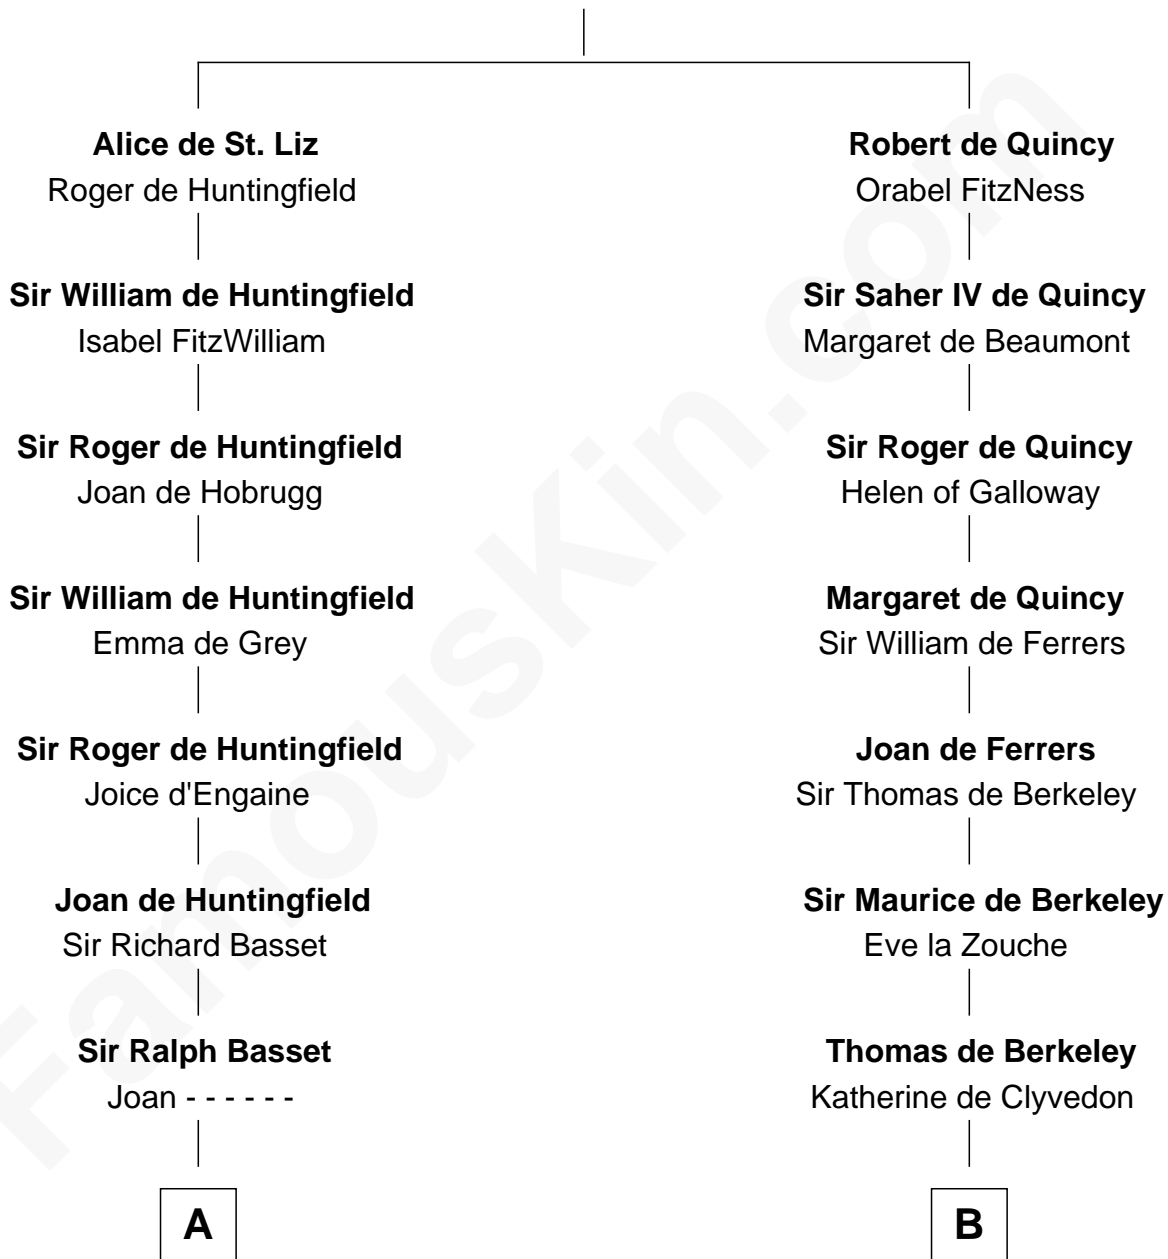

FamousKin.com

Relationship Chart of

William Ellery

Signer of the Declaration of Independence

19th cousin 1 time removed of

John Langdon

Signer of the U.S. Constitution

Saheer I de Quincy

Maud de St. Liz

C

Christopher Almy

Elizabeth Cornell

Col. Job Almy

Ann Lawton

Elizabeth Almy

William Ellery