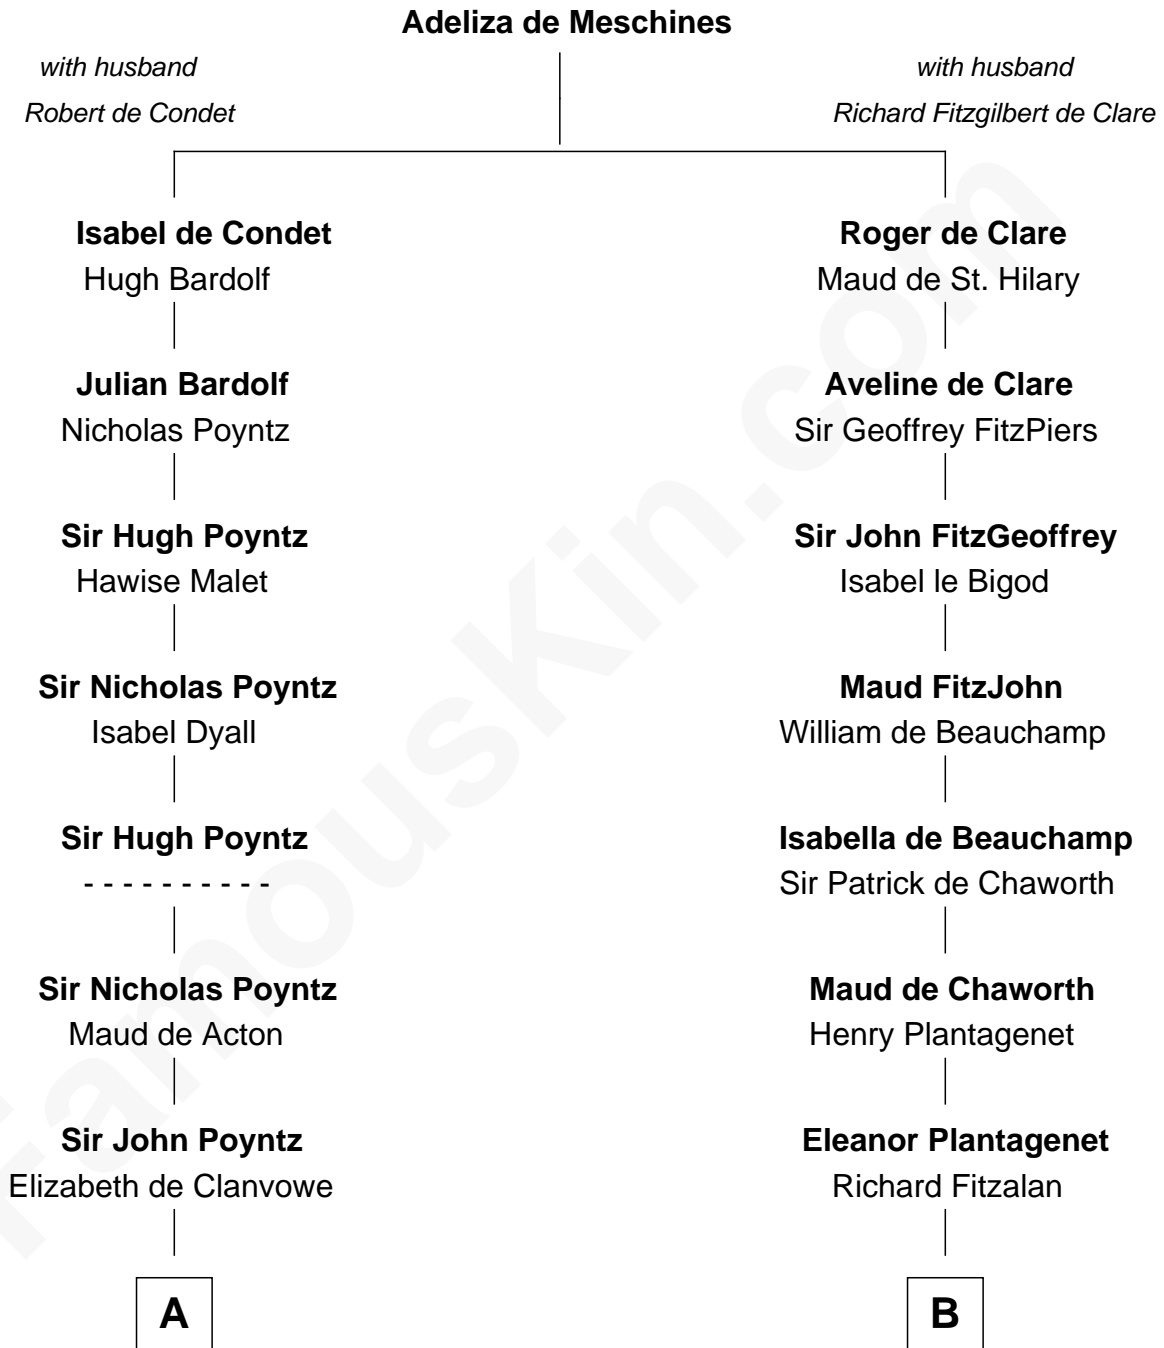

FamousKin.com

Relationship Chart of

William Ellery

Signer of the Declaration of Independence

19th cousin 1 time removed of

John Langdon

Signer of the U.S. Constitution

C

Col. Job Almy
Ann Lawton

Elizabeth Almy
William Ellery

William Ellery

Signer of Declaration of Independence

D

Elizabeth Dudley
Kinsley Hall

Josiah Hall
Mary Woodbury

Mary Hall
John Langdon