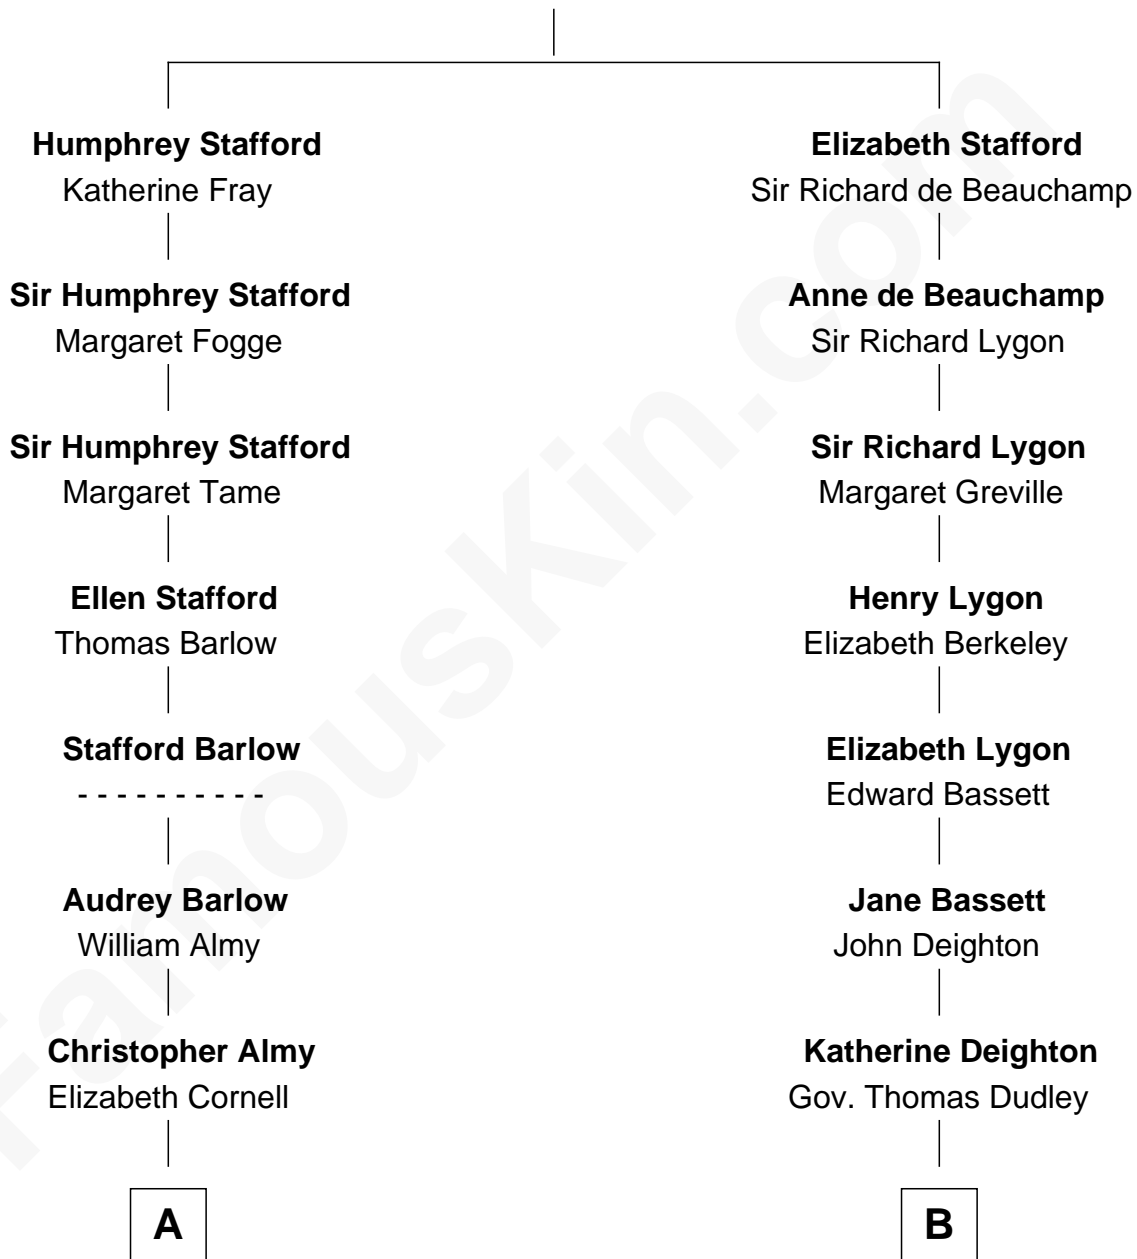

FamousKin.com

Relationship Chart of

William Ellery

Signer of the Declaration of Independence

9th cousin 6 times removed of

Louis Auchincloss
Author

Sir Humphrey Stafford
Eleanor Aylesbury

A

Col. Job Almy

Ann Lawton

Elizabeth Almy

William Ellery

William Ellery

Signer of Declaration of Independence

B

Gov. Joseph Dudley

Rebecca Tyng

Anne Dudley

John Winthrop

Rebecca Winthrop

Gen. Gurdon Saltonstall

Sarah Saltonstall

Daniel Buck

Gurdon Buck