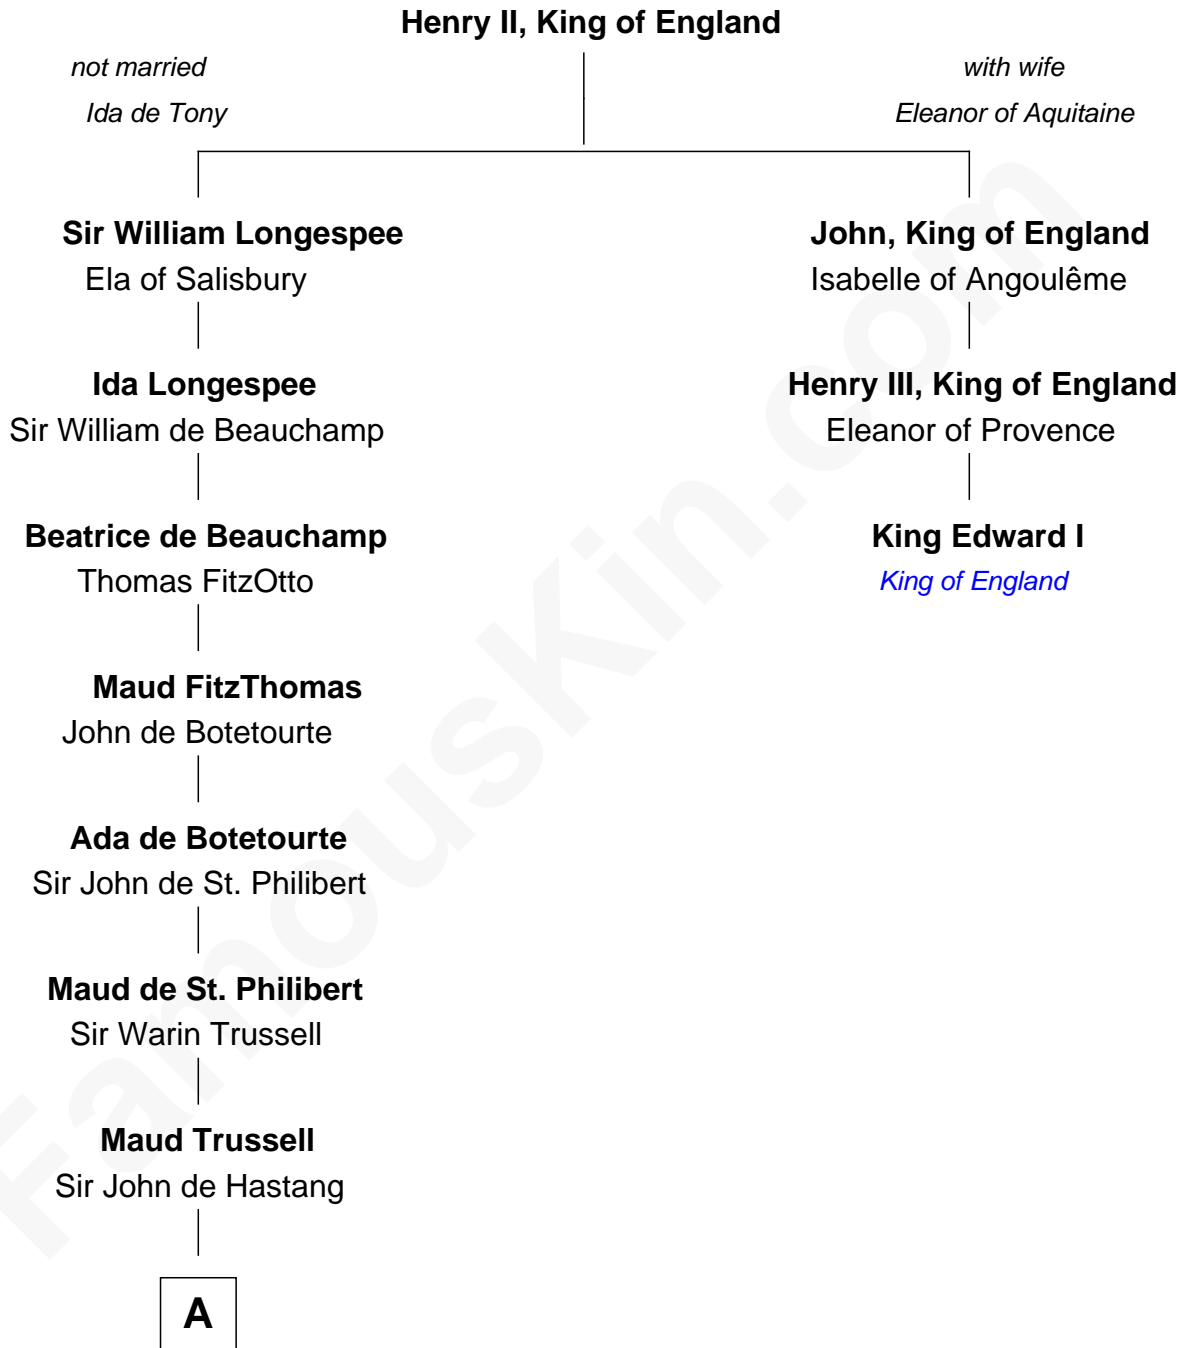

# FamousKin.com Relationship Chart of

**William Ellery**

*Signer of the Declaration of Independence*

2nd cousin 17 times removed of

**King Edward I**

*King of England*

**B**

—  
**Col. Job Almy**

Ann Lawton

—  
**Elizabeth Almy**

William Ellery

—  
**William Ellery**

*Signer of Declaration of Independence*

FamousKin.com