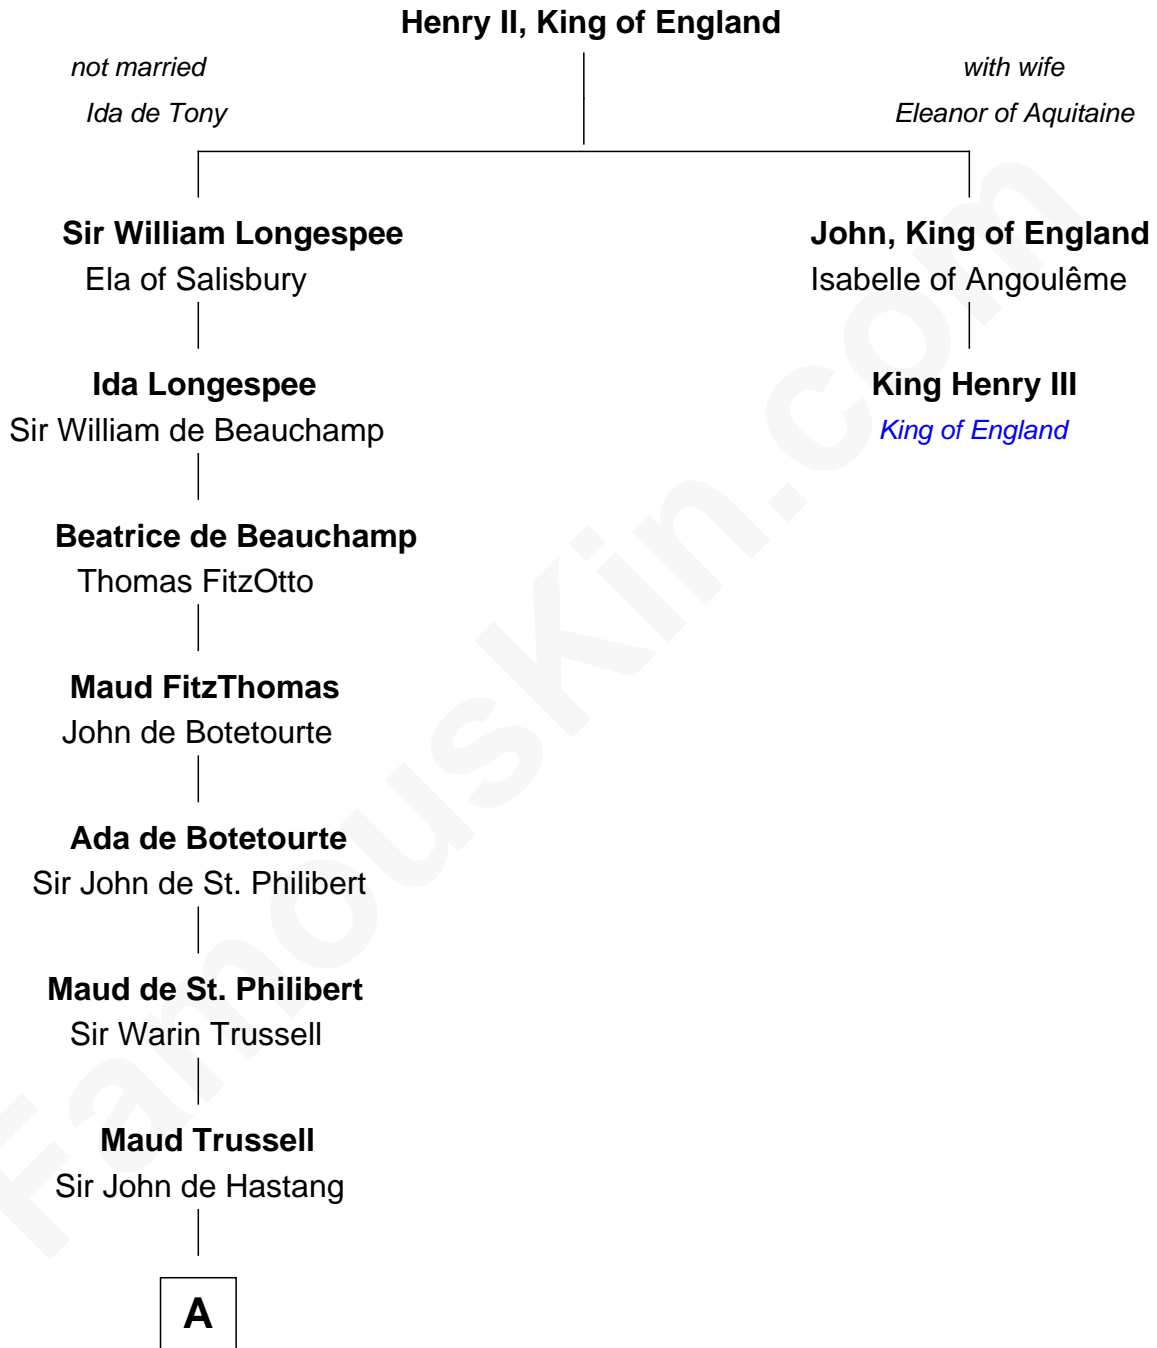

FamousKin.com

Relationship Chart of

William Ellery

Signer of the Declaration of Independence

1st cousin 18 times removed of

King Henry III
King of England

B

—
Col. Job Almy

Ann Lawton

—
Elizabeth Almy

William Ellery

—
William Ellery

Signer of Declaration of Independence

FamousKin.com