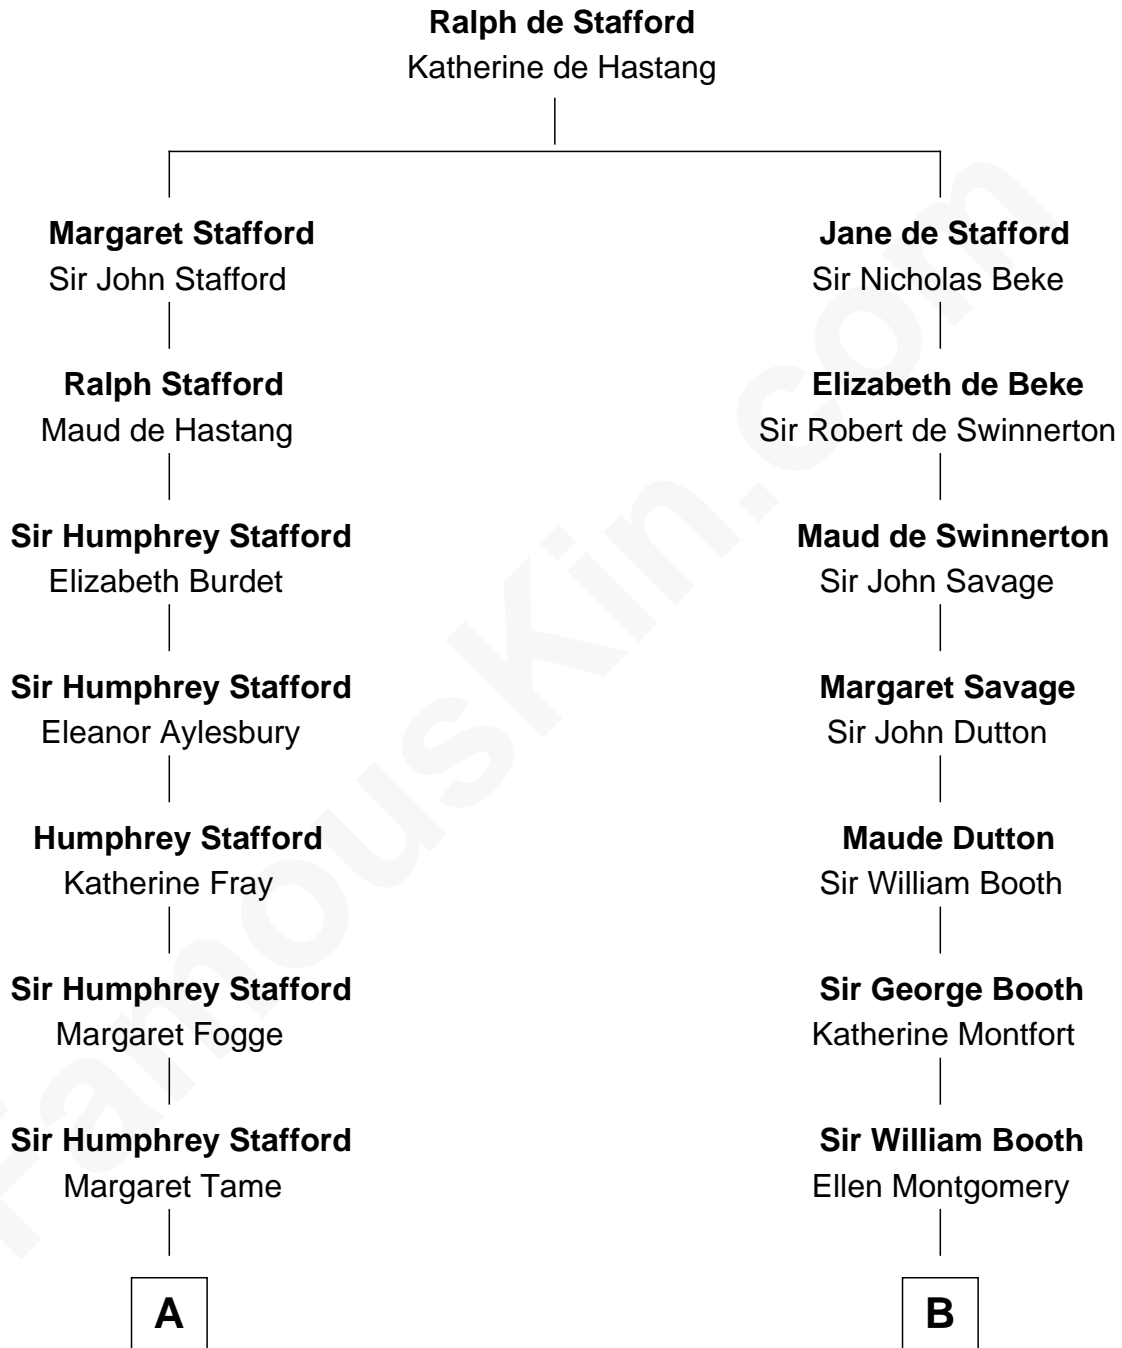

FamousKin.com

Relationship Chart of

William Ellery

Signer of the Declaration of Independence

13th cousin 7 times removed of

Christian Herter

59th Governor of Massachusetts

C

—
Archibald Miles

Mary Treese

—
Mary Miles

Christian Herter

—
Albert Herter

Adele McGinnis

—
Christian Herter

59th Governor of Massachusetts