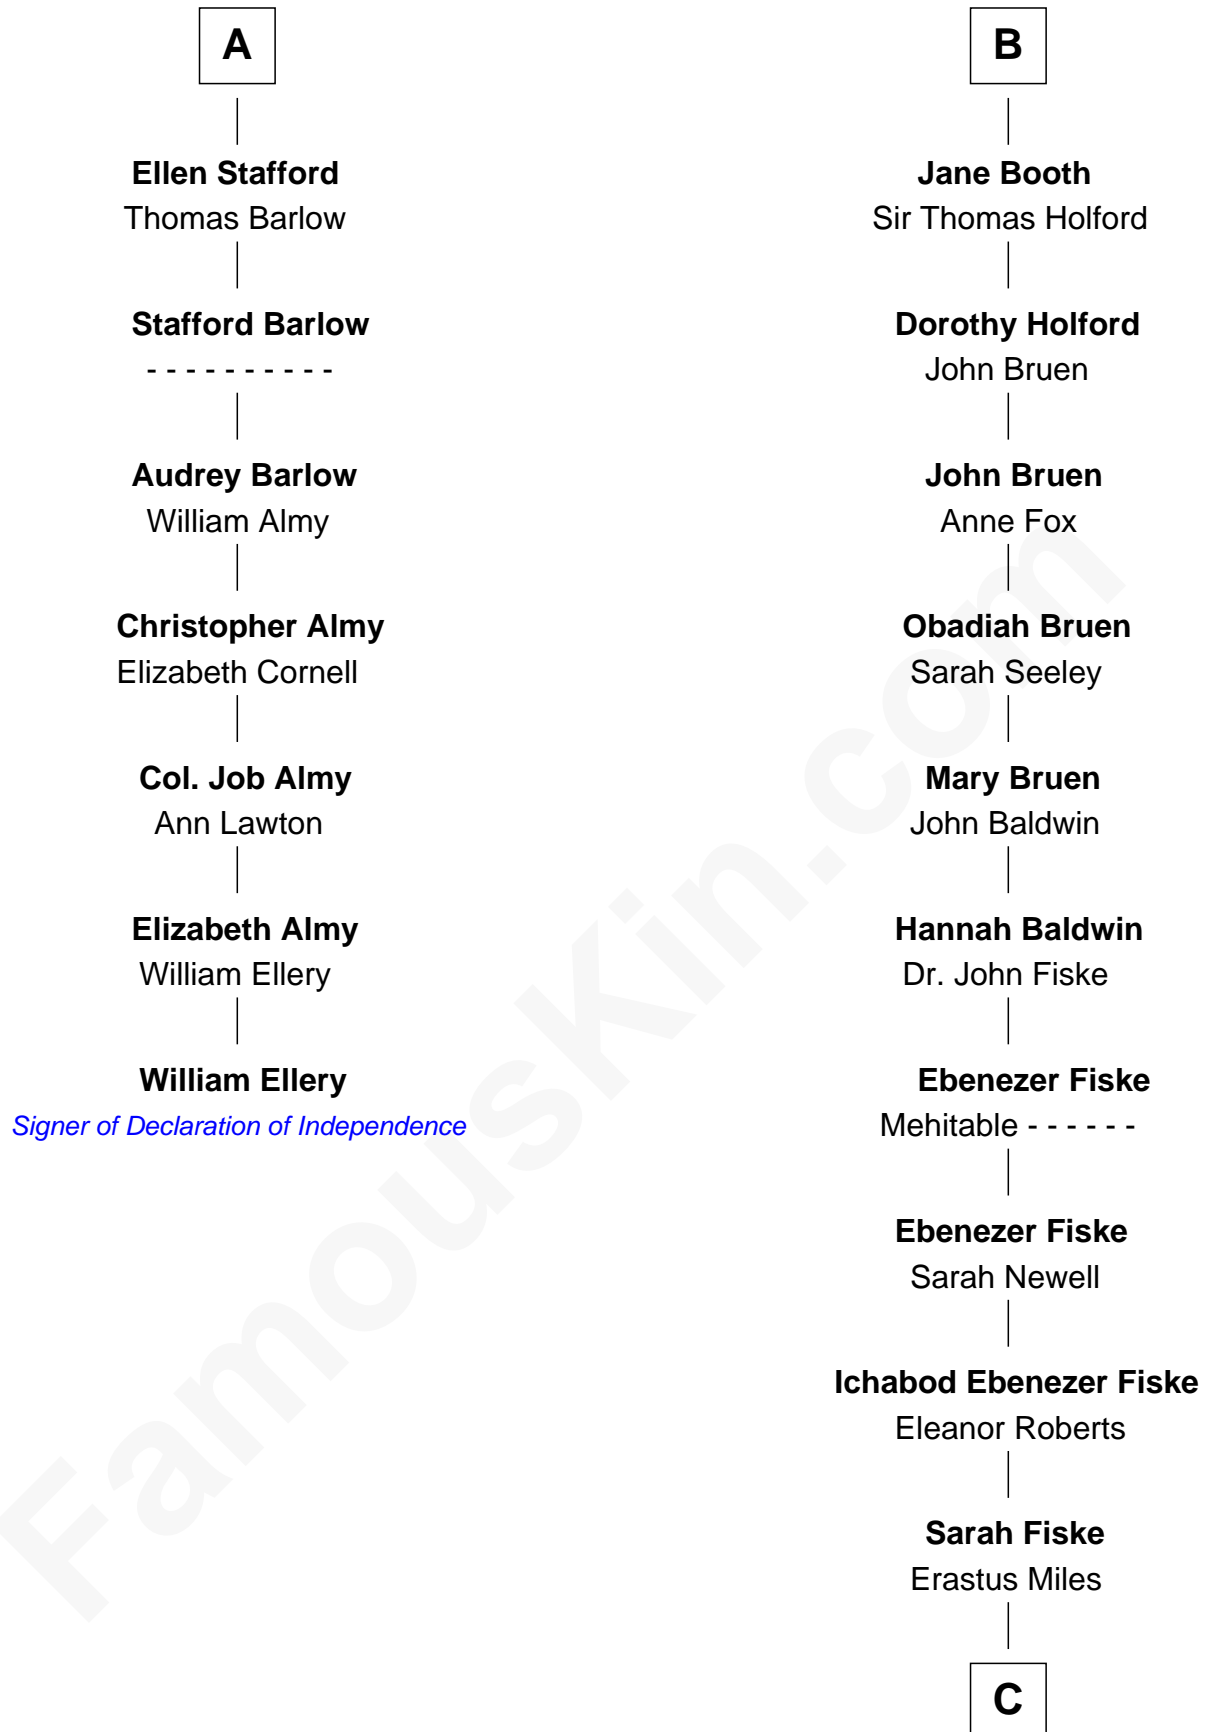

FamousKin.com

Relationship Chart of

William Ellery

Signer of the Declaration of Independence

13th cousin 7 times removed of

Christian Herter

59th Governor of Massachusetts

C

—
Archibald Miles

Mary Treese

—
Mary Miles

Christian Herter

—
Albert Herter

Adele McGinnis

—
Christian Herter

59th Governor of Massachusetts