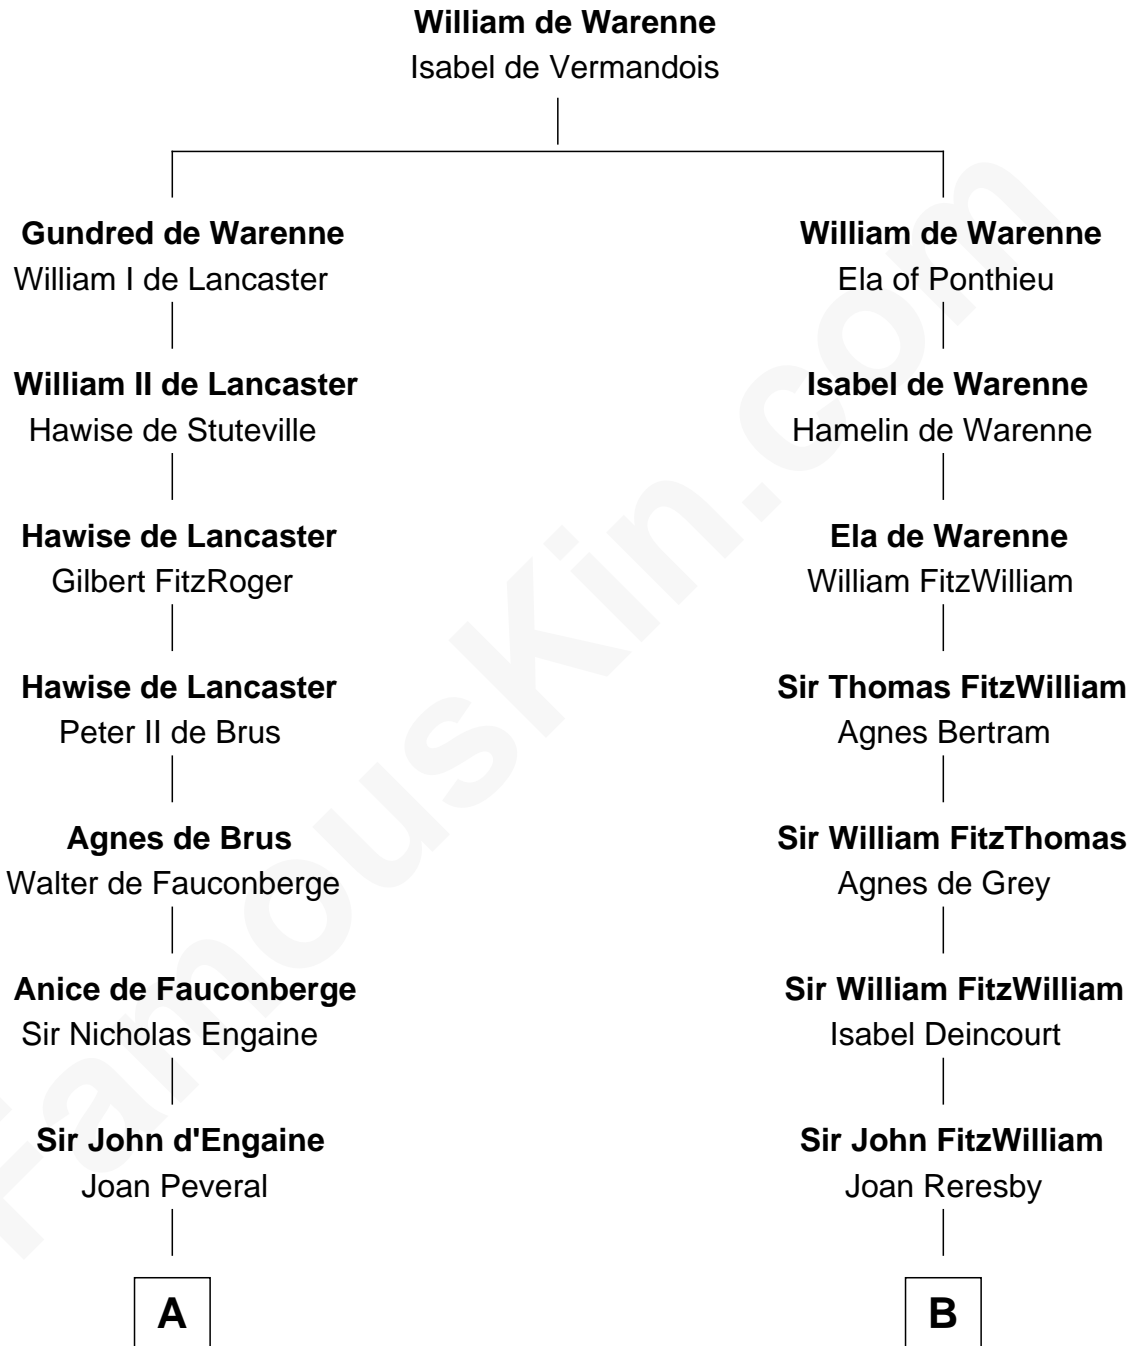

FamousKin.com

Relationship Chart of

William Ellery

Signer of the Declaration of Independence

19th cousin 2 times removed of

John Quincy Adams

6th U.S. President

C

Col. Job Almy

Ann Lawton

Elizabeth Almy

William Ellery

William Ellery

Signer of Declaration of Independence

D

Anna Shepard

6th U.S. President

FamousKin.com