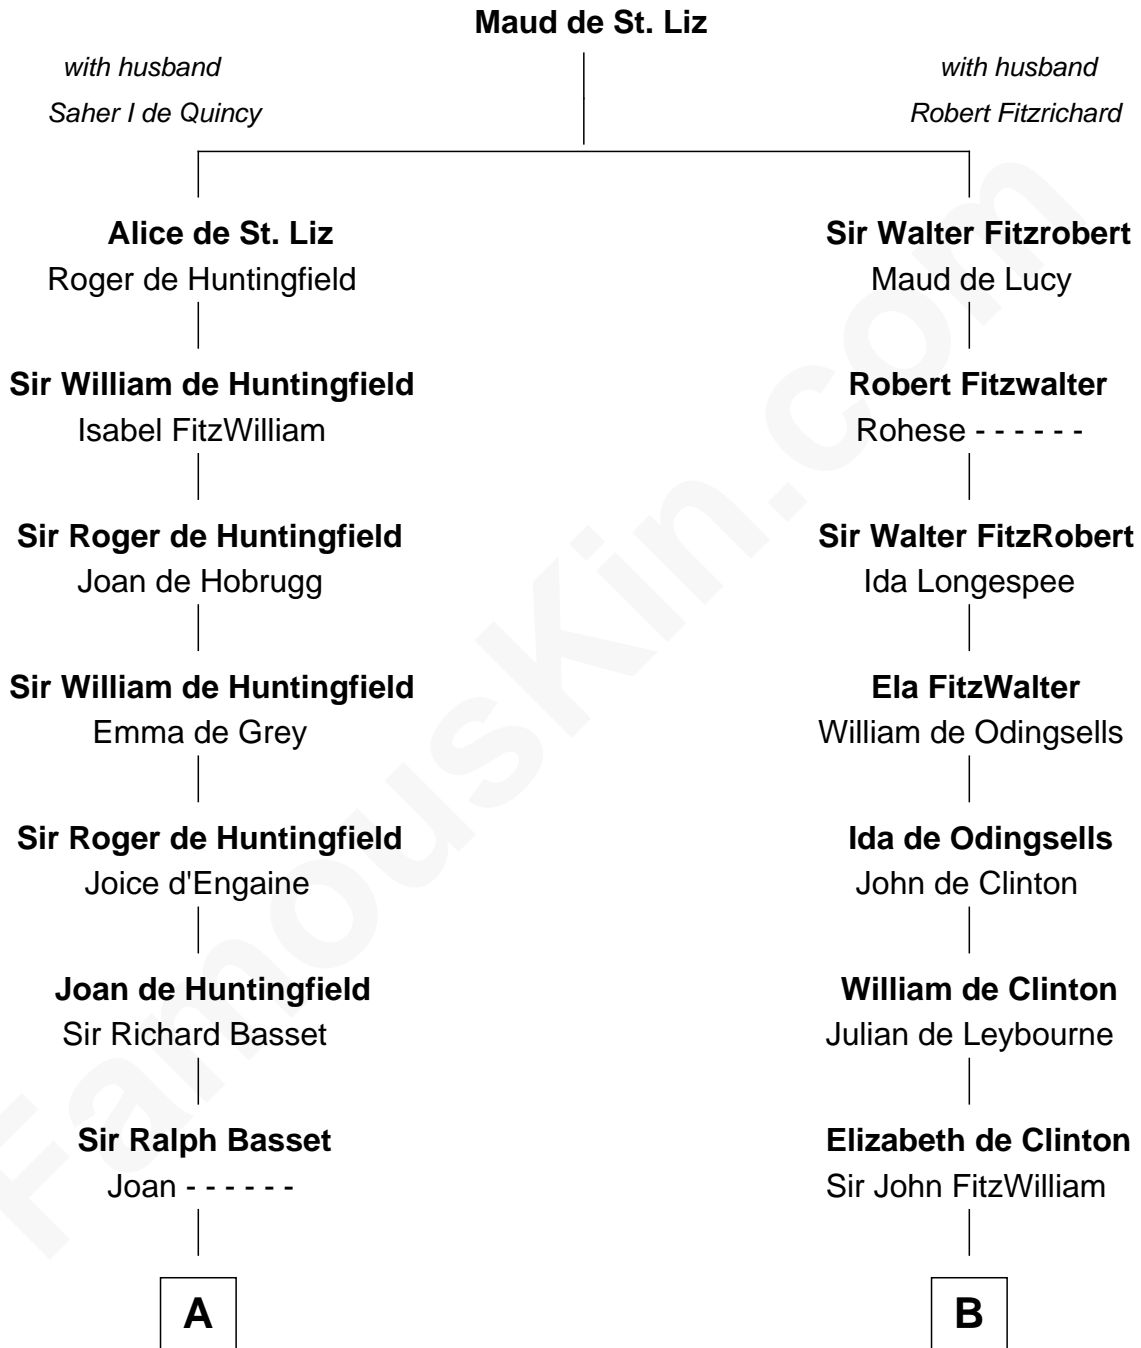

FamousKin.com

Relationship Chart of

William Ellery

Signer of the Declaration of Independence

19th cousin 1 time removed of

Abigail (Smith) Adams

First Lady of President John Adams

C

Christopher Almy

Elizabeth Cornell

Col. Job Almy

Ann Lawton

Elizabeth Almy

William Ellery

William Ellery

Signer of Declaration of Independence