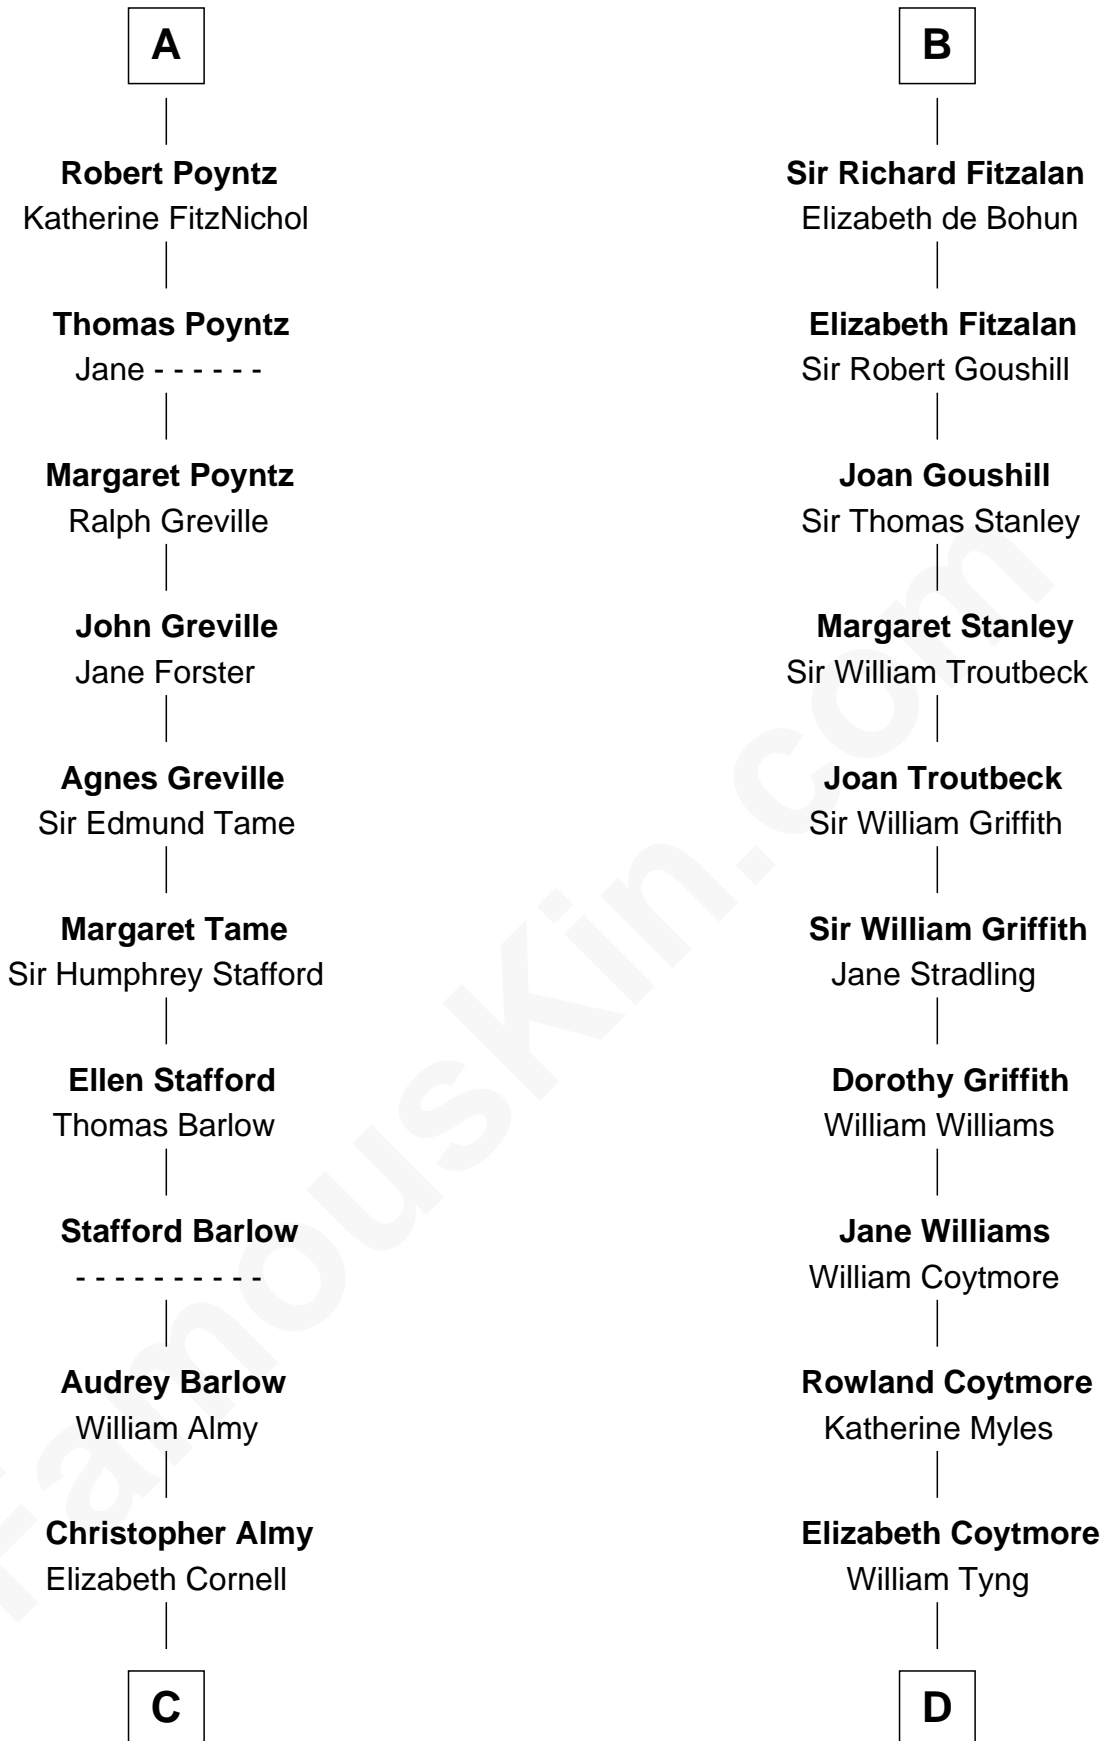

## Relationship Chart of

### William Ellery

*Signer of the Declaration of Independence*

**19th cousin 2 times removed of**

### Abigail (Smith) Adams

*First Lady of President John Adams*

**C**

**Col. Job Almy**

Ann Lawton

**Elizabeth Almy**

William Ellery

**William Ellery**