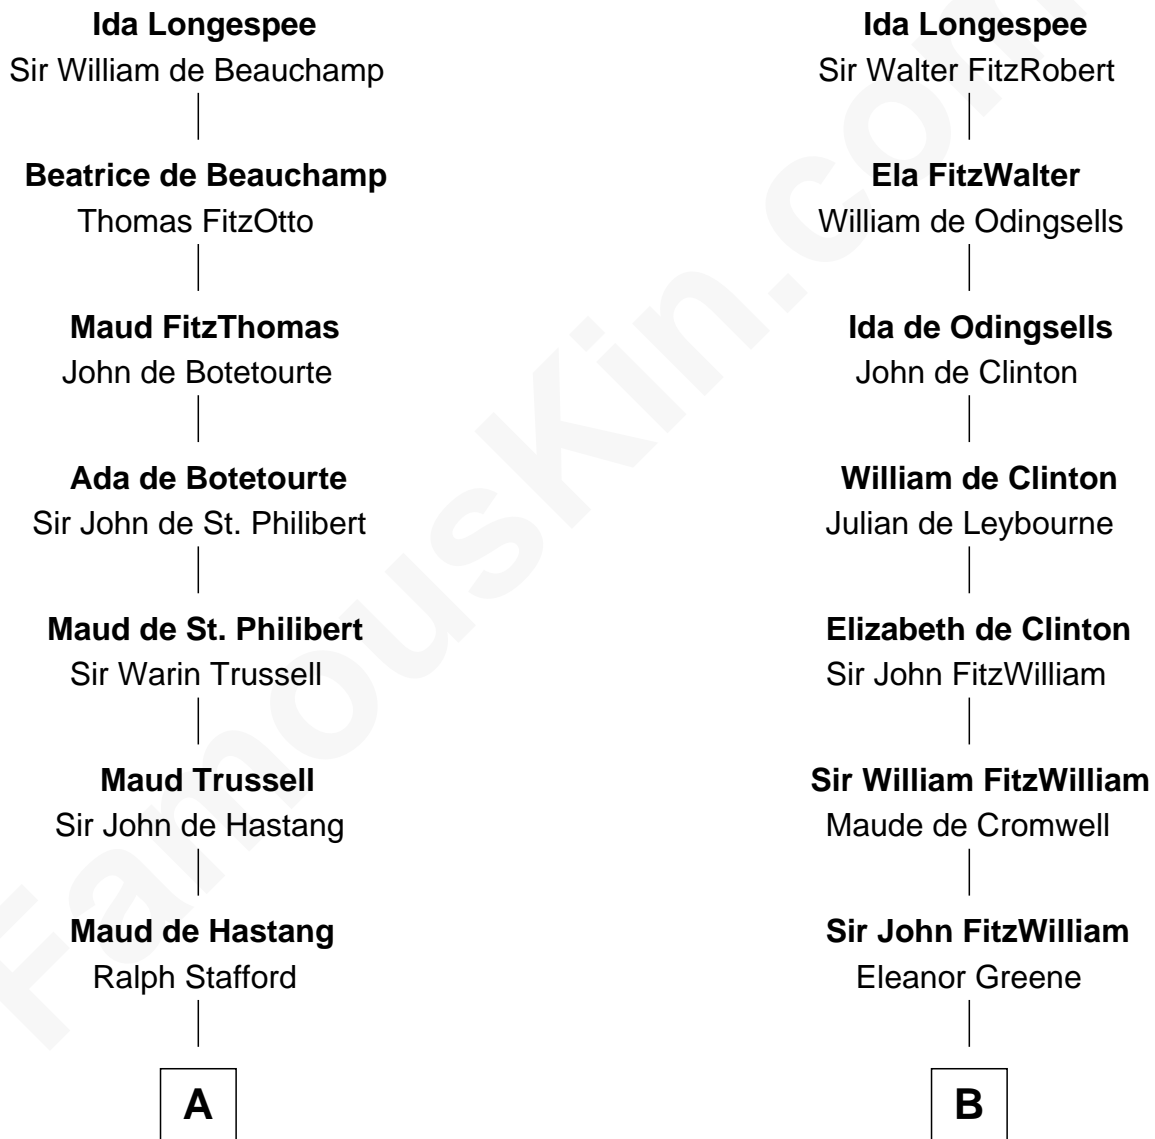

## Relationship Chart of

### William Ellery

*Signer of the Declaration of Independence*

17th cousin 1 time removed of

### Abigail (Smith) Adams

*First Lady of President John Adams*

**Sir William Longespee**

Ela of Salisbury

**C**

—  
**Elizabeth Almy**

William Ellery

—  
**William Ellery**