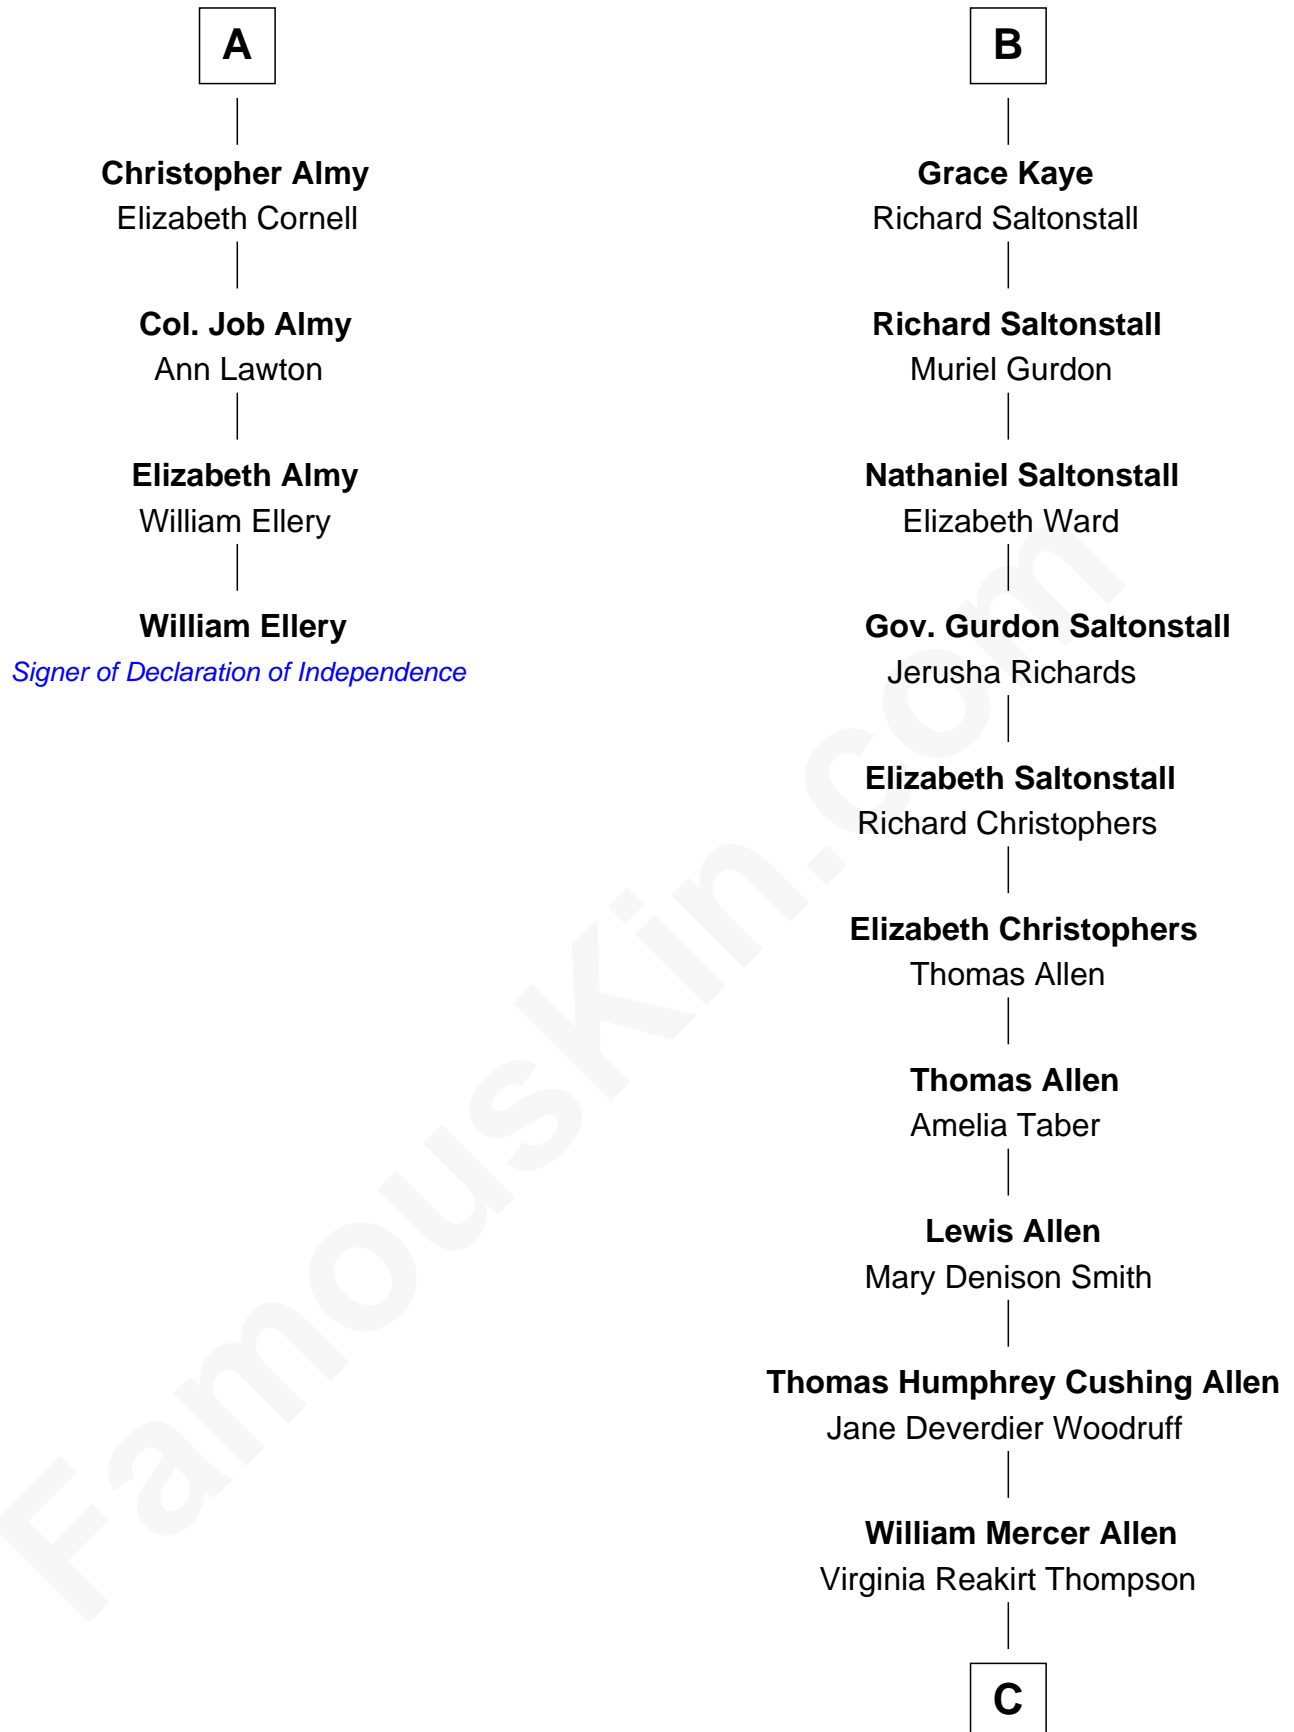

## Relationship Chart of

### William Ellery

Signer of the Declaration of Independence

10th cousin 9 times removed of

**Ted Danson**

TV Actor - "Cheers", "CSI"

**Sir Thomas Aylesbury**  
Katherine Pabenham

C

**Anna Louise Allen**  
Edward Bridge Danson

**Edward Bridge Danson**  
Jessica Harriet MacMaster

**Ted Danson**  
*TV Actor - "Cheers", "CSI"*

FamousKin.com