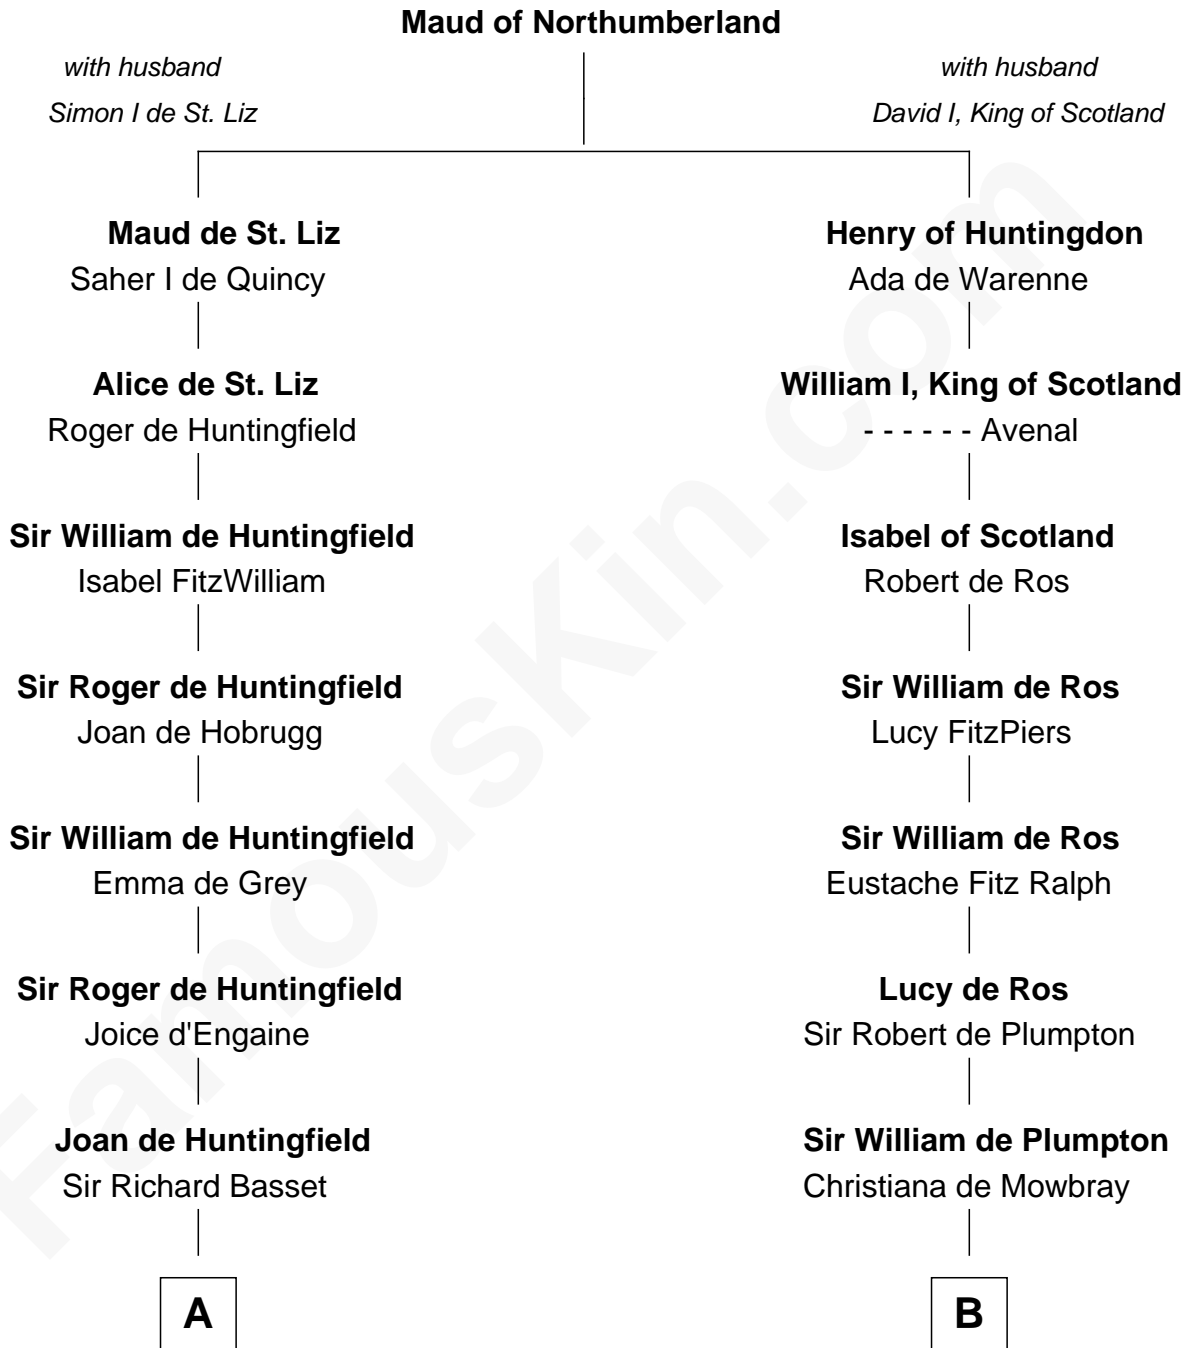

FamousKin.com

Relationship Chart of

William Ellery

Signer of the Declaration of Independence

20th cousin 1 time removed of

John Hancock

Signer of the Declaration of Independence

C

Audrey Barlow

William Almy

Christopher Almy

Elizabeth Cornell

Col. Job Almy

Ann Lawton

Elizabeth Almy

William Ellery