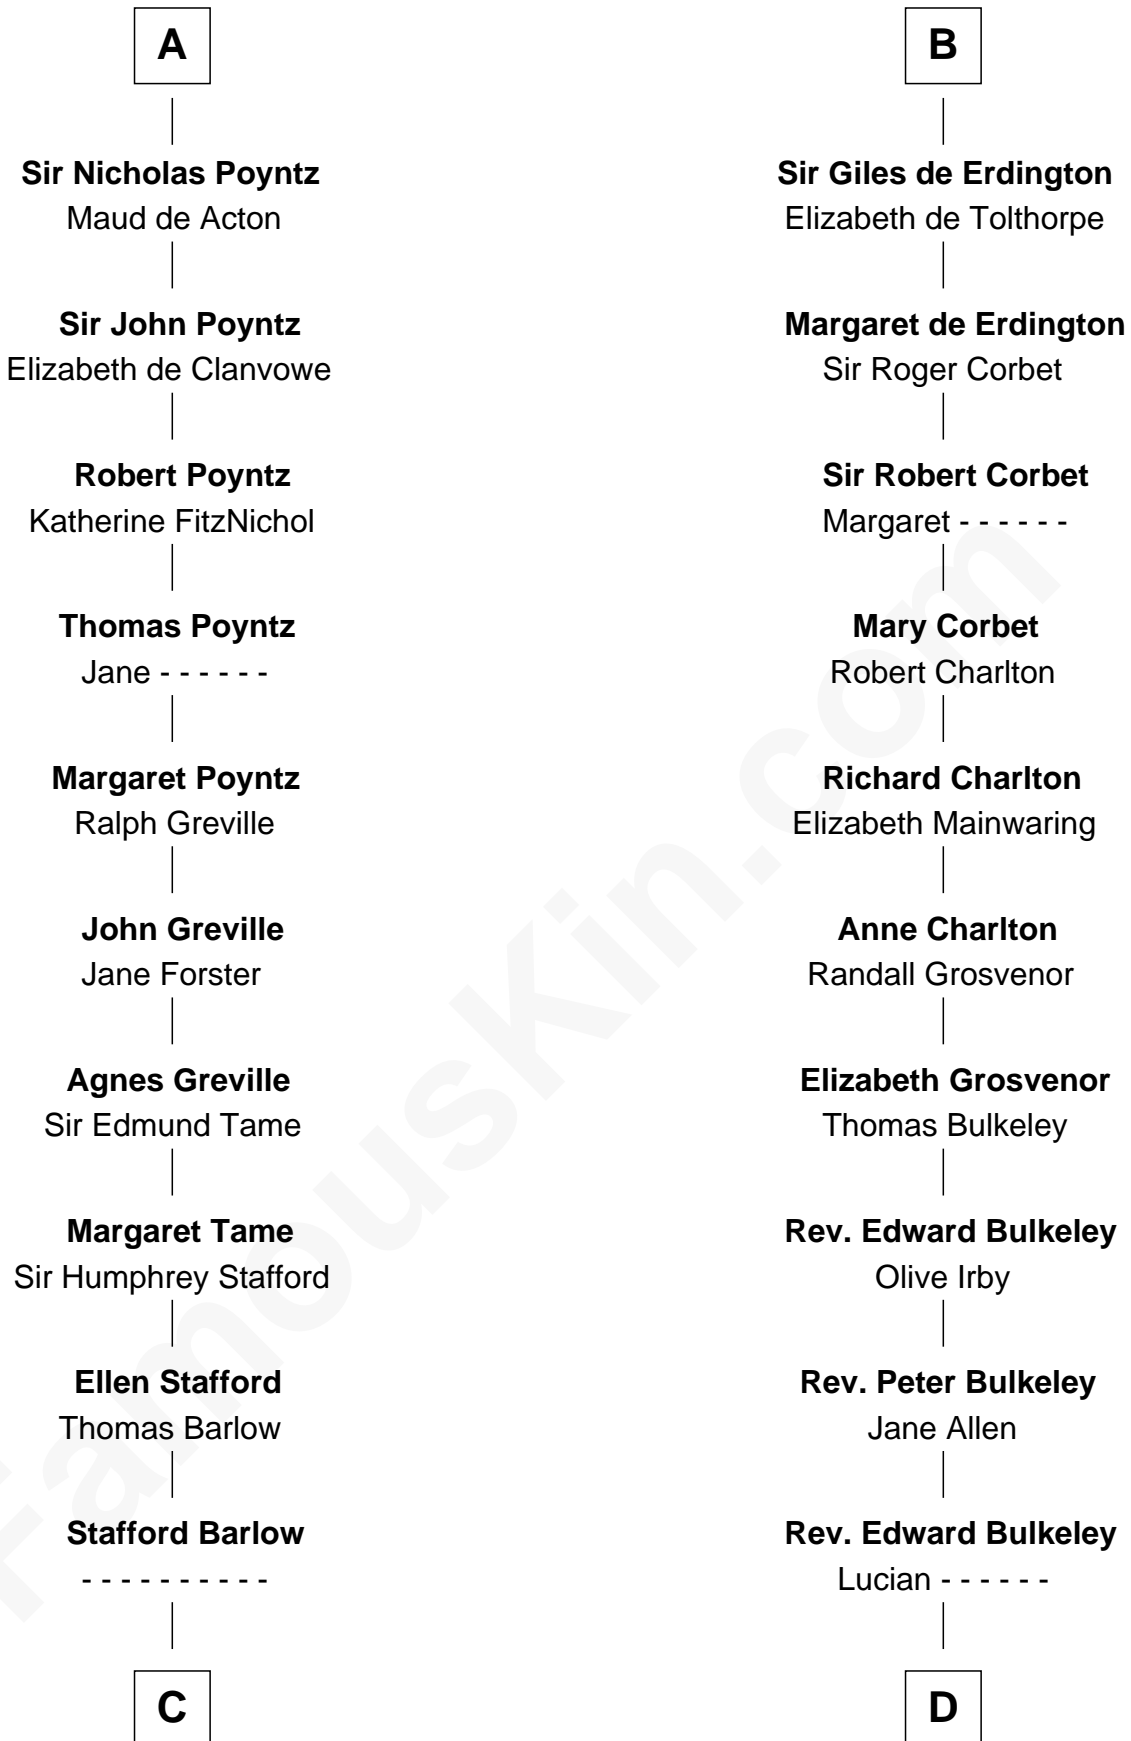

FamousKin.com

Relationship Chart of

William Ellery

Signer of the Declaration of Independence

20th cousin 1 time removed of

John Hancock

Signer of the Declaration of Independence

C

Audrey Barlow

William Almy

Christopher Almy

Elizabeth Cornell

Col. Job Almy

Ann Lawton

Elizabeth Almy

William Ellery