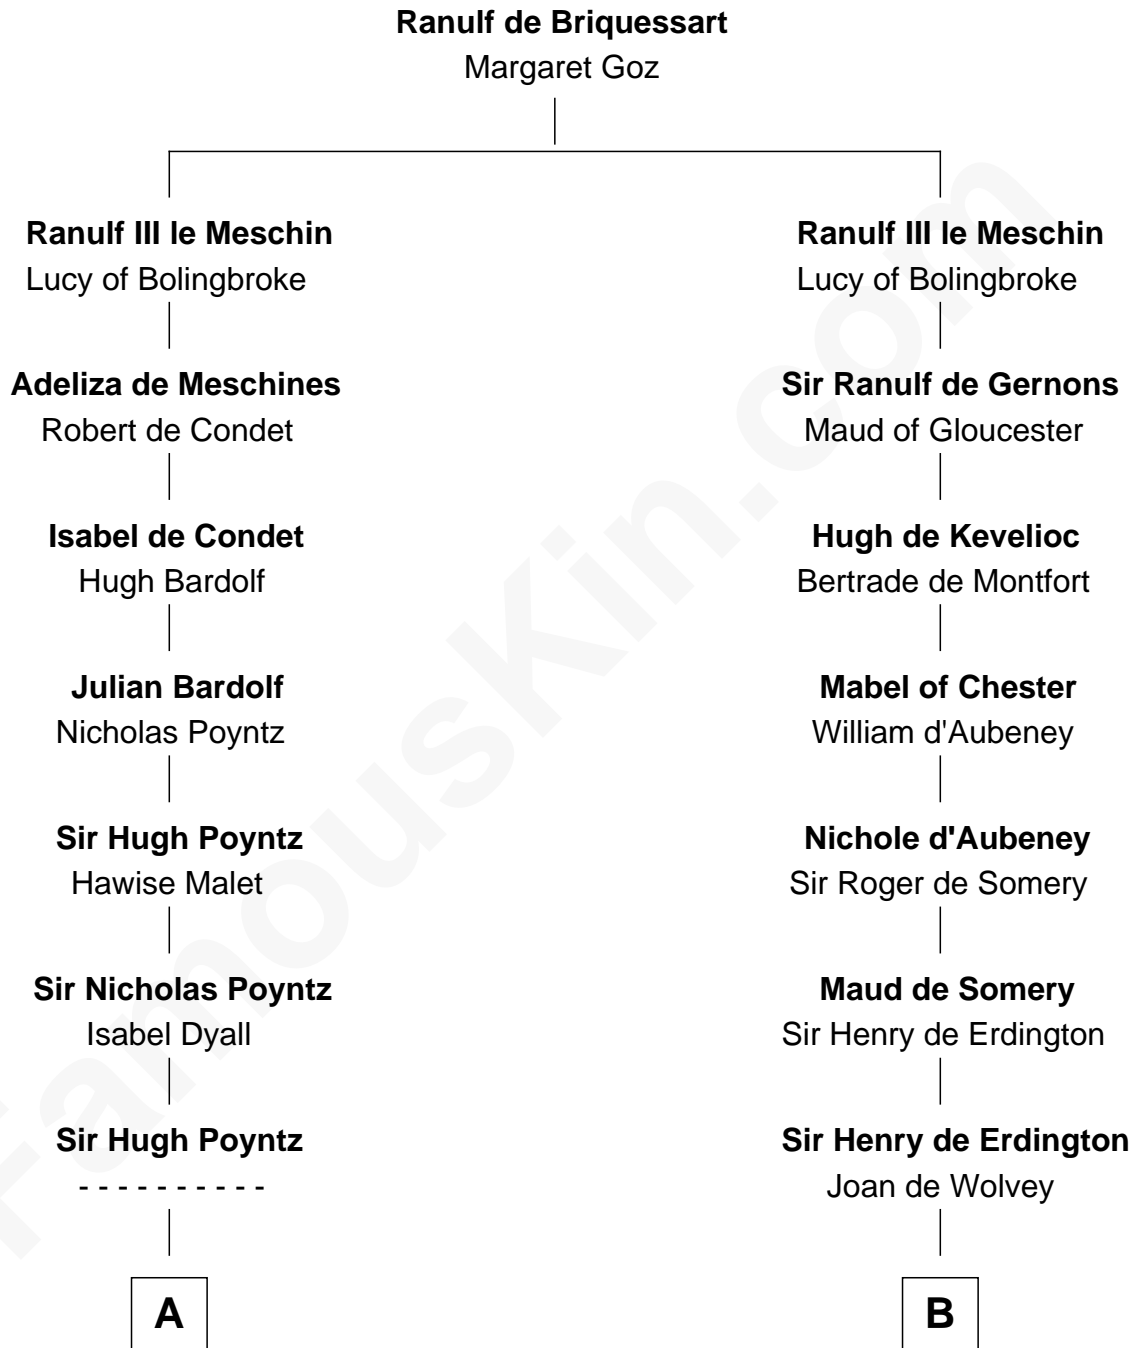

FamousKin.com

Relationship Chart of

William Ellery

Signer of the Declaration of Independence

20th cousin 1 time removed of

John Hancock

Signer of the Declaration of Independence

C

Audrey Barlow

William Almy

Christopher Almy

Elizabeth Cornell

Col. Job Almy

Ann Lawton

Elizabeth Almy

William Ellery