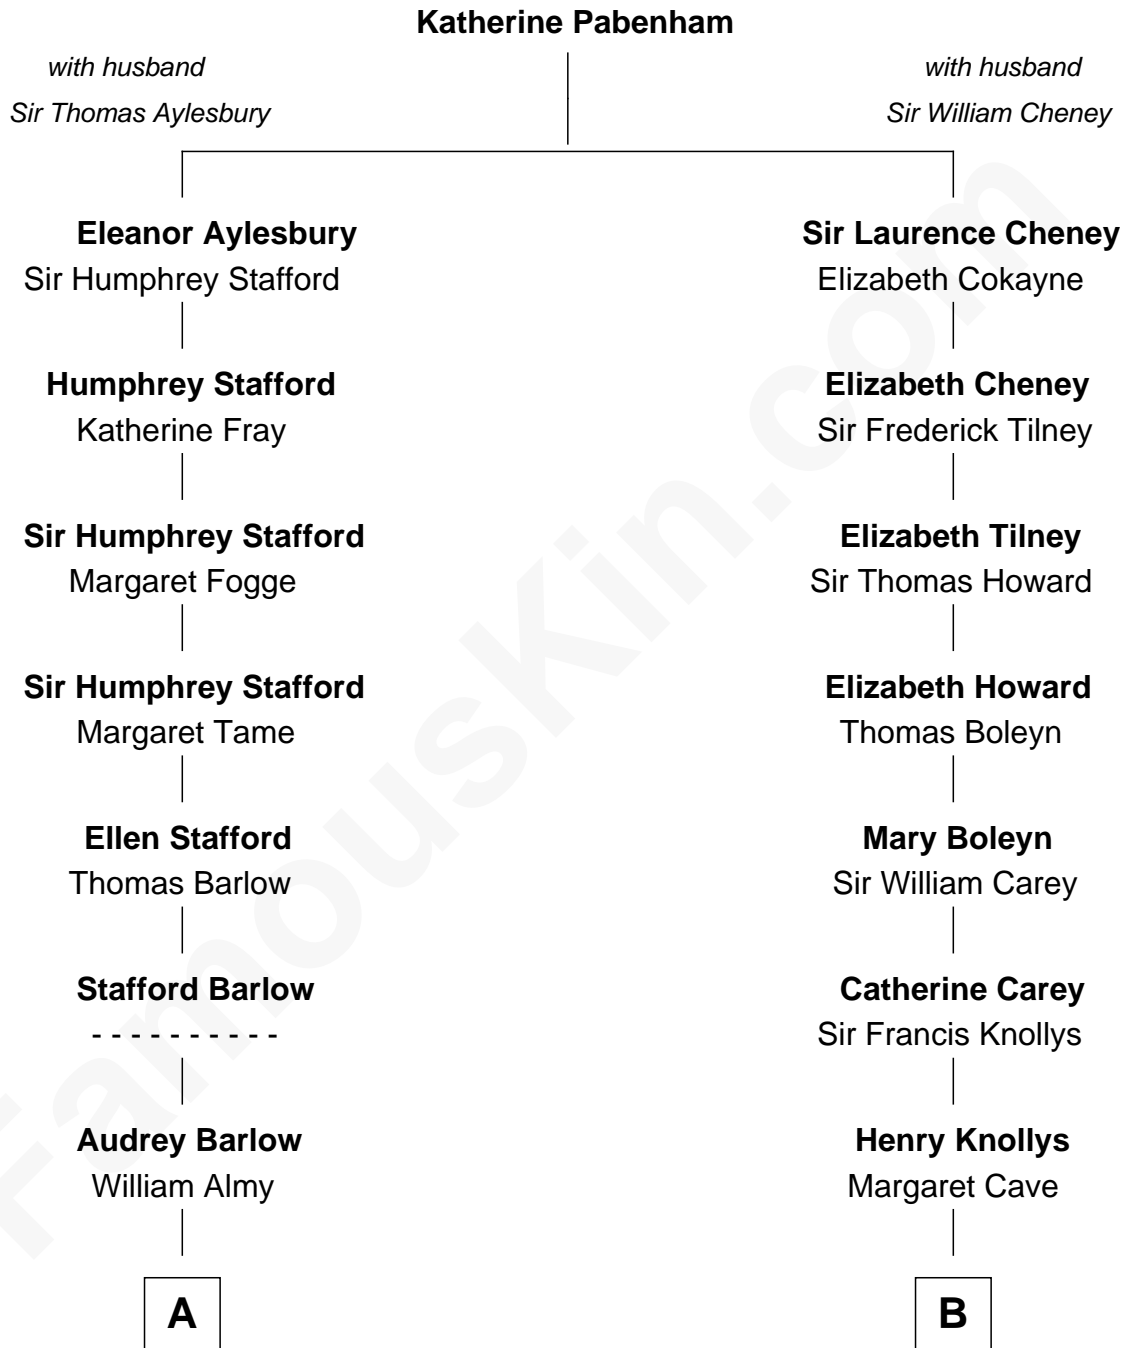

FamousKin.com

Relationship Chart of

William Ellery

Signer of the Declaration of Independence

10th cousin 4 times removed of

Charles Darwin
Theory of Evolution

A

Christopher Almy

Elizabeth Cornell

Col. Job Almy

Ann Lawton

Elizabeth Almy

William Ellery

William Ellery

Signer of Declaration of Independence

B