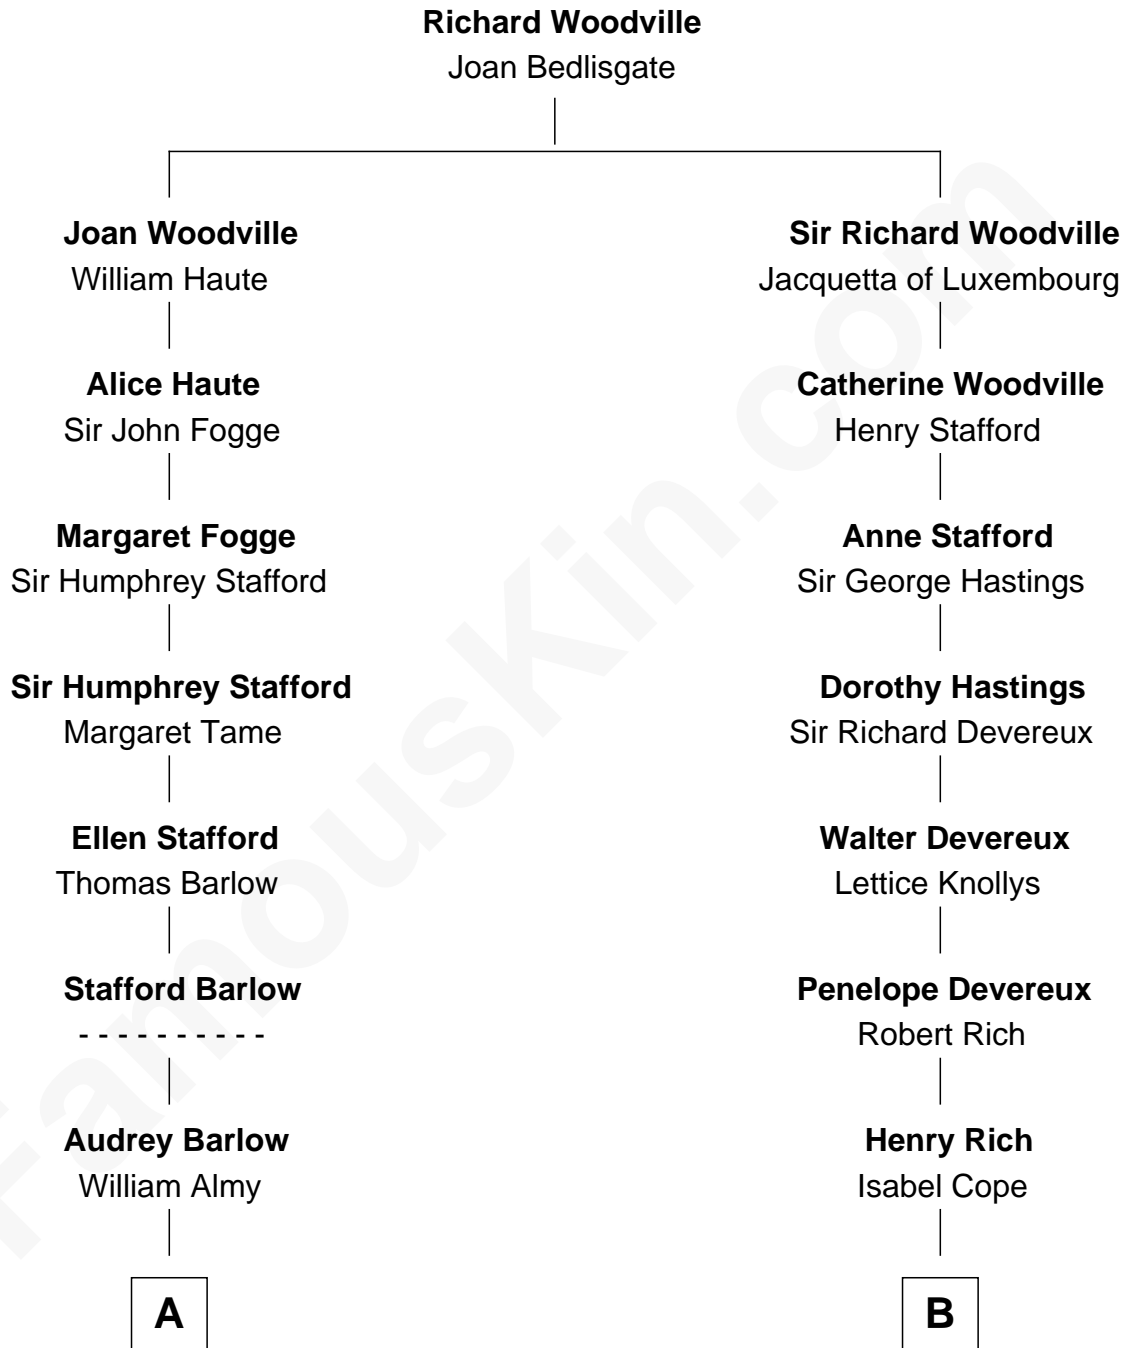

FamousKin.com

Relationship Chart of

William Ellery

Signer of the Declaration of Independence

10th cousin 3 times removed of

Charles Darwin
Theory of Evolution

A

Christopher Almy

Elizabeth Cornell

Col. Job Almy

Ann Lawton

Elizabeth Almy

William Ellery

William Ellery

Signer of Declaration of Independence

B

Mary Howard

Erasmus Darwin

Dr. Robert Waring Darwin

Susanna Wedgwood

Charles Darwin

Theory of Evolution