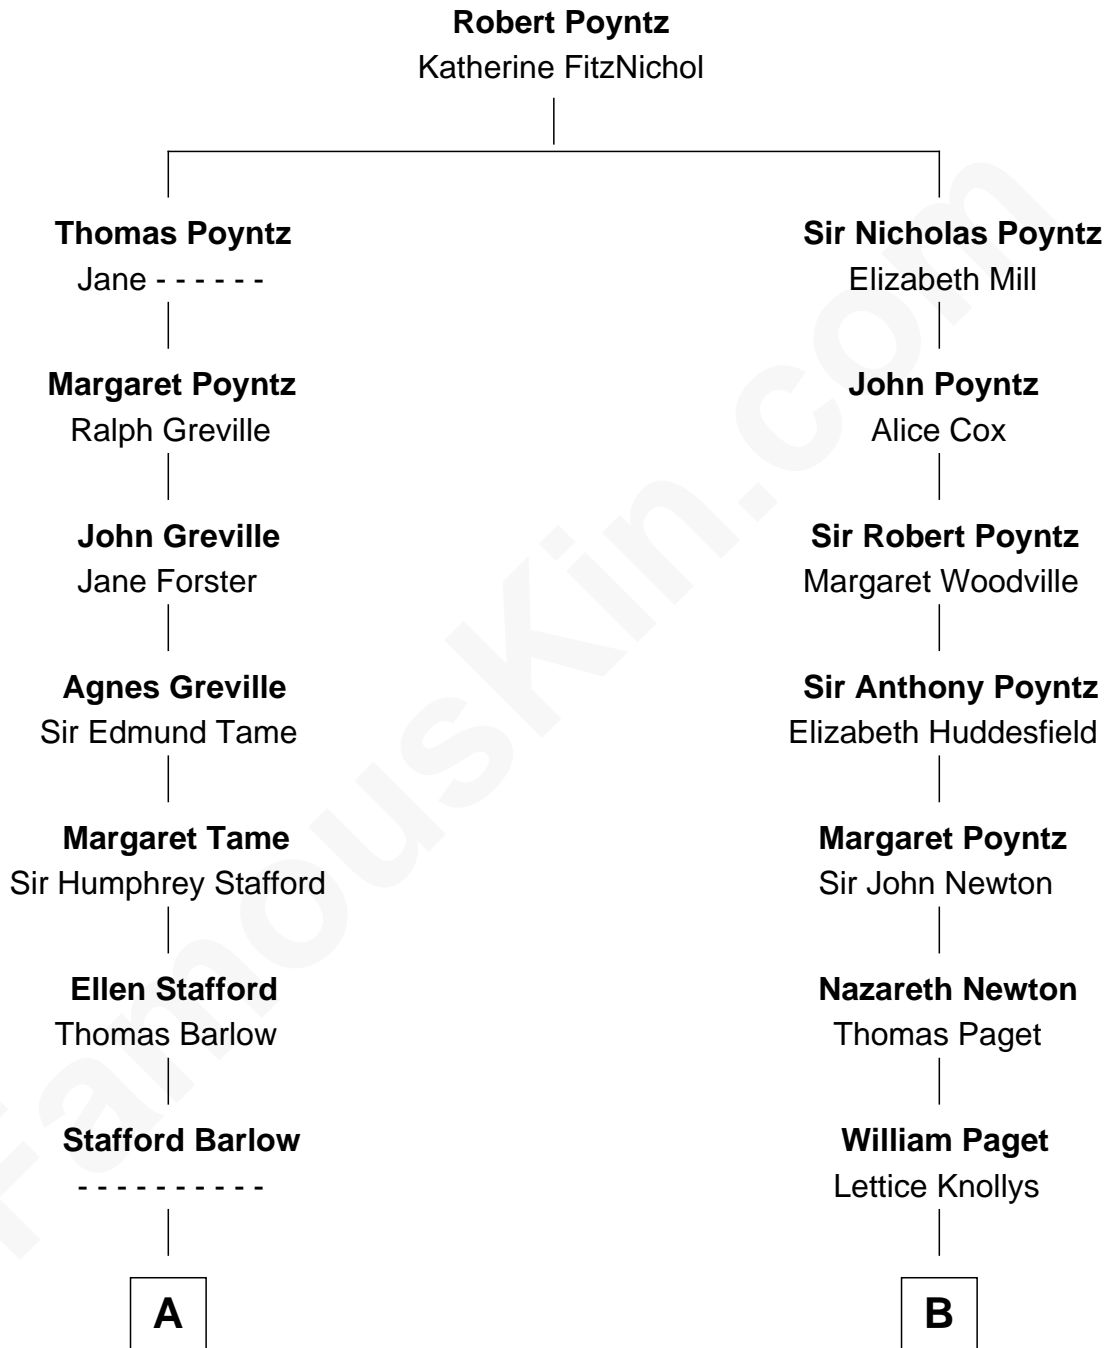

# FamousKin.com

## Relationship Chart of

### William Ellery

*Signer of the Declaration of Independence*

11th cousin 2 times removed of

**Charles Darwin**  
*Theory of Evolution*

**A**

**Audrey Barlow**

William Almy

**Christopher Almy**