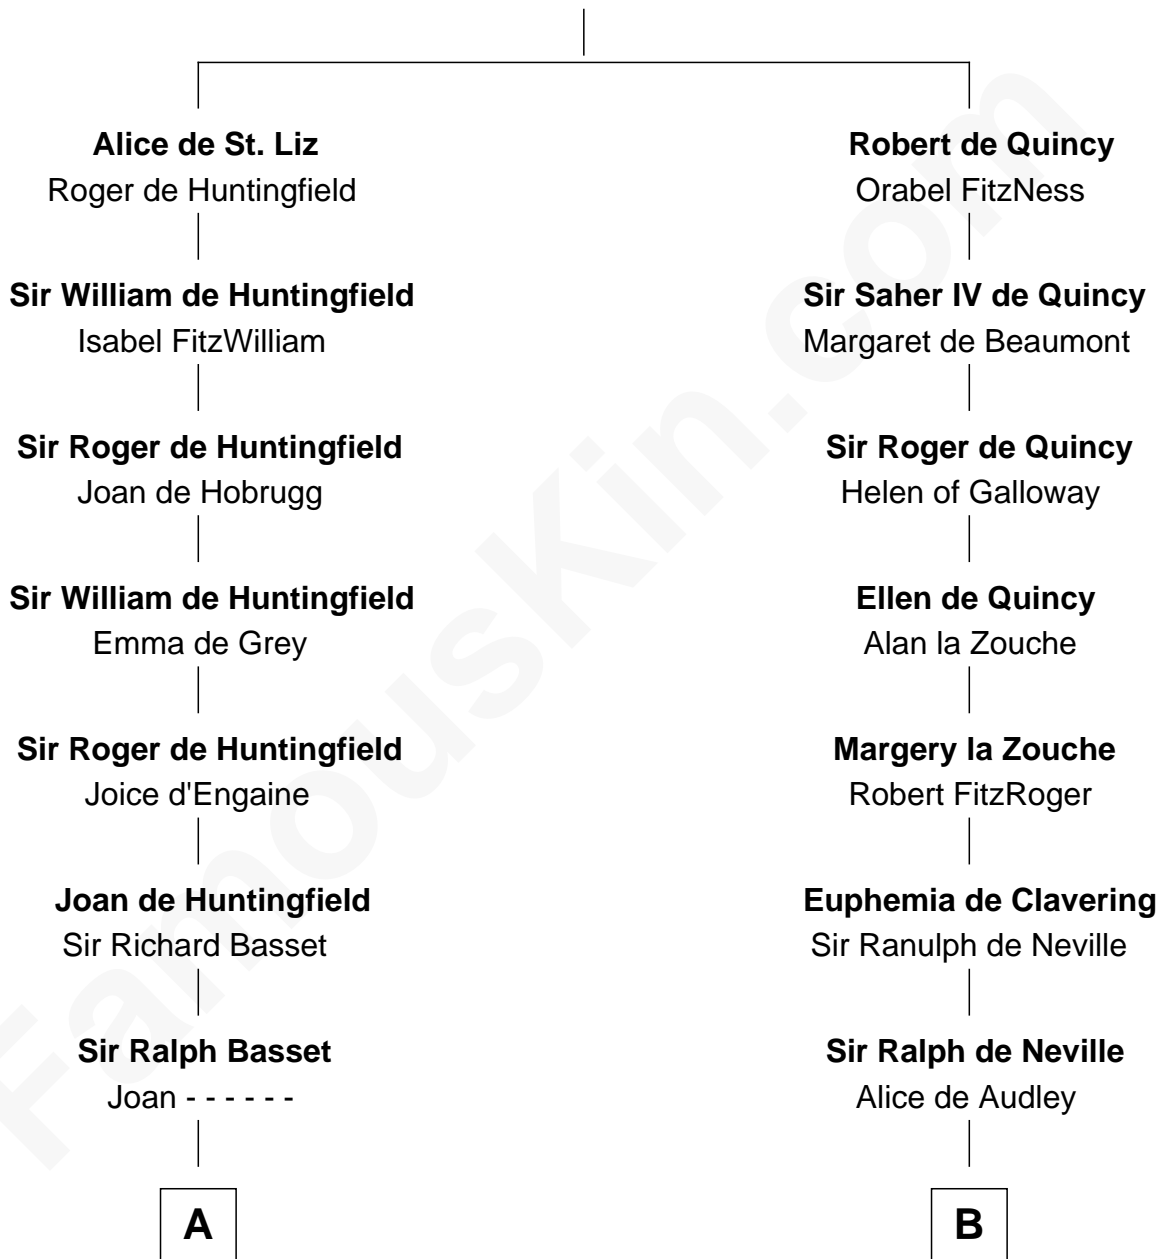

FamousKin.com

Relationship Chart of

William Ellery

Signer of the Declaration of Independence

13th cousin 7 times removed of

Catherine Parr

6th Wife of King Henry VIII

Saheer I de Quincy

Maud de St. Liz

C

—
Christopher Almy

Elizabeth Cornell

—
Col. Job Almy

Ann Lawton

—
Elizabeth Almy

William Ellery