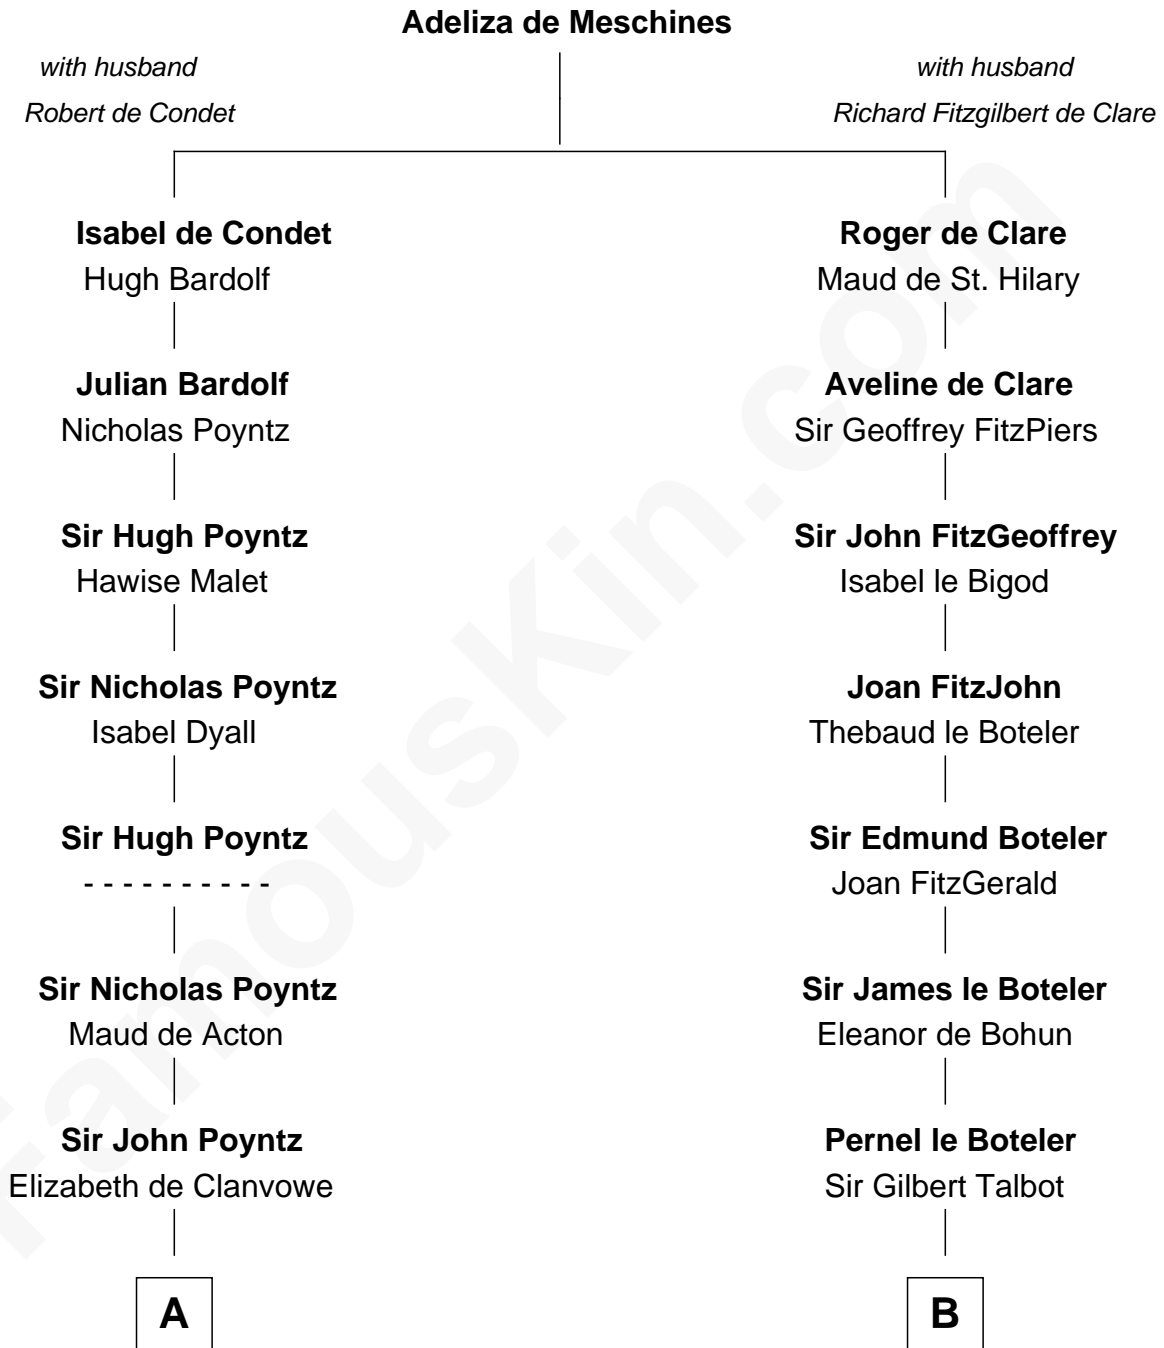

## Relationship Chart of

### William Ellery

*Signer of the Declaration of Independence*

12th cousin 7 times removed of

### Catherine Parr

*6th Wife of King Henry VIII*

**C**

—  
**Col. Job Almy**

Ann Lawton

—  
**Elizabeth Almy**

William Ellery

—  
**William Ellery**