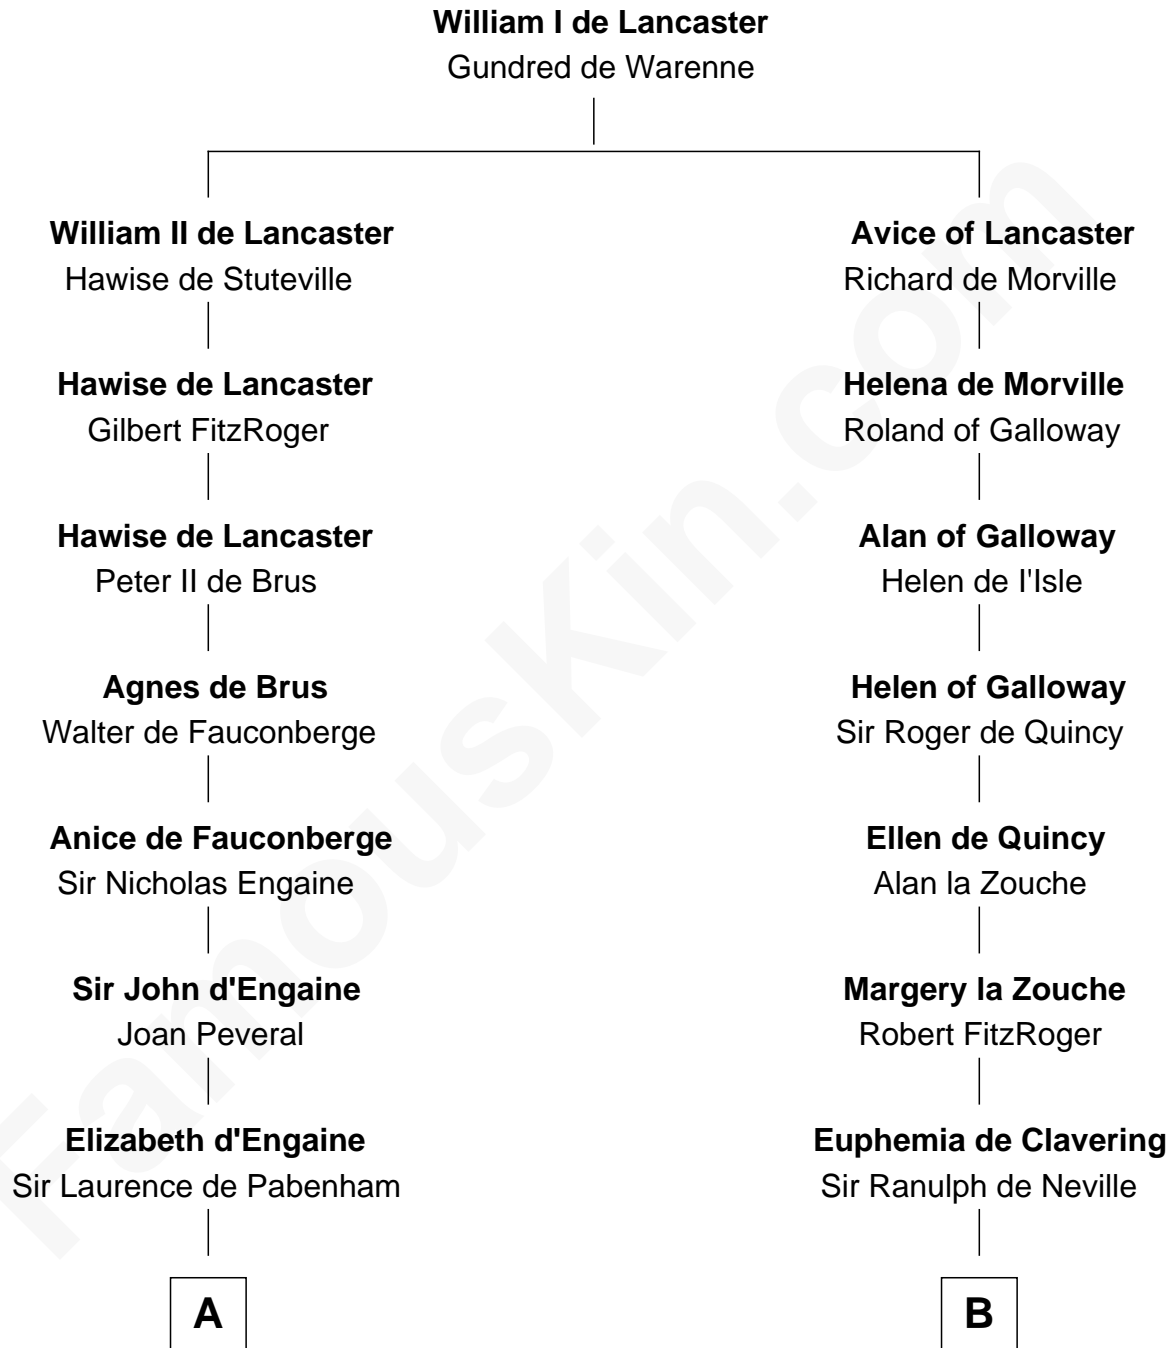

FamousKin.com

Relationship Chart of

William Ellery

Signer of the Declaration of Independence

14th cousin 4 times removed of

Catherine Parr

6th Wife of King Henry VIII

C

—
Elizabeth Almy

William Ellery

—
William Ellery

Signer of Declaration of Independence

FamousKin.com