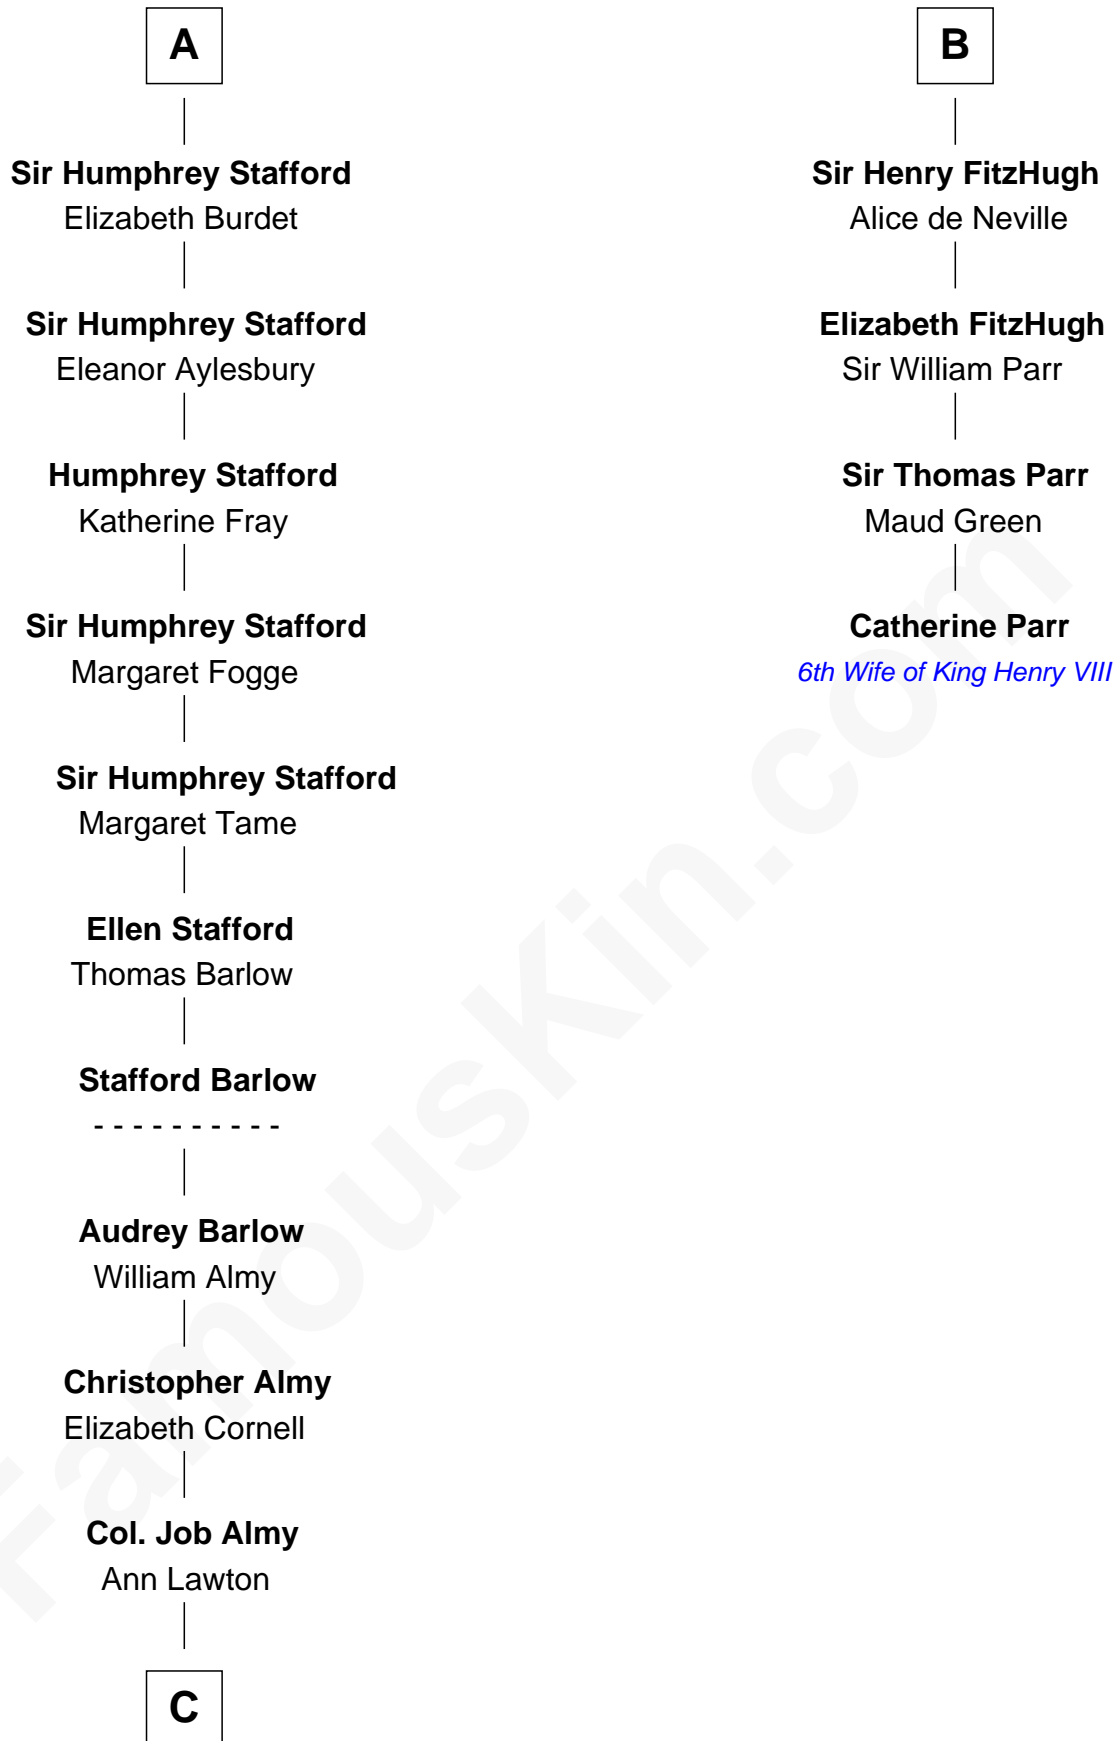

FamousKin.com

Relationship Chart of

William Ellery

Signer of the Declaration of Independence

10th cousin 8 times removed of

Catherine Parr

6th Wife of King Henry VIII

Sir William Longespee

Ela of Salisbury

C

—
Elizabeth Almy

William Ellery

—
William Ellery

Signer of Declaration of Independence

FamousKin.com