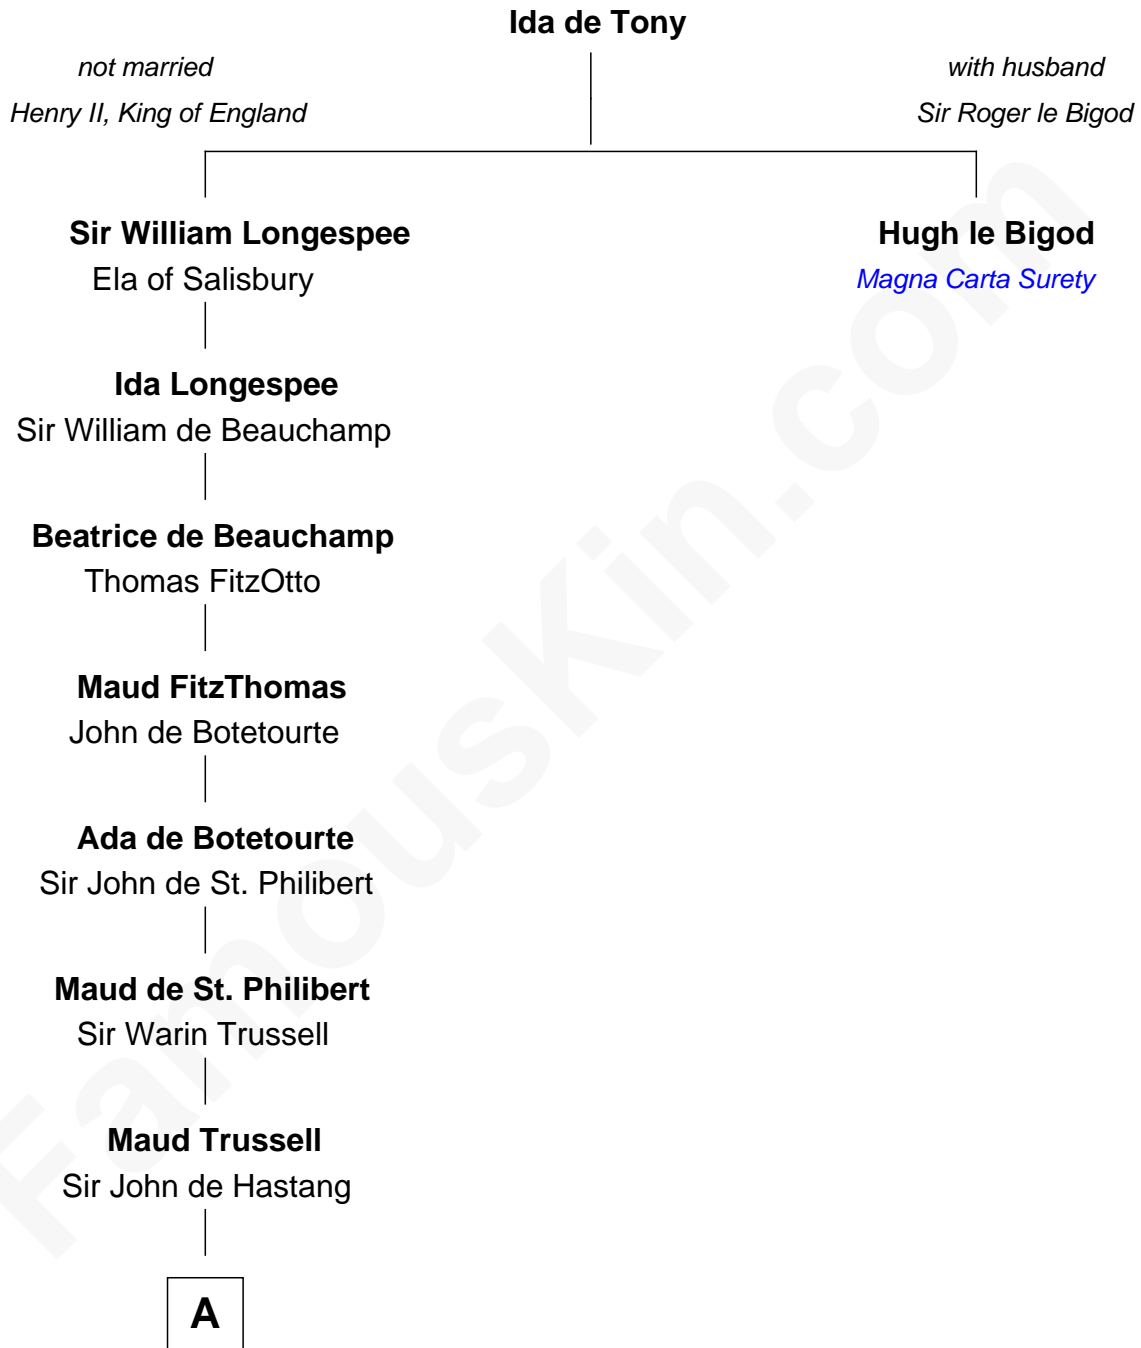

FamousKin.com Relationship Chart of

William Ellery

Signer of the Declaration of Independence

17th great-grandnephew of

Hugh le Bigod

Magna Carta Surety

B

—
Col. Job Almy

Ann Lawton

—
Elizabeth Almy

William Ellery

—
William Ellery

Signer of Declaration of Independence

FamousKin.com