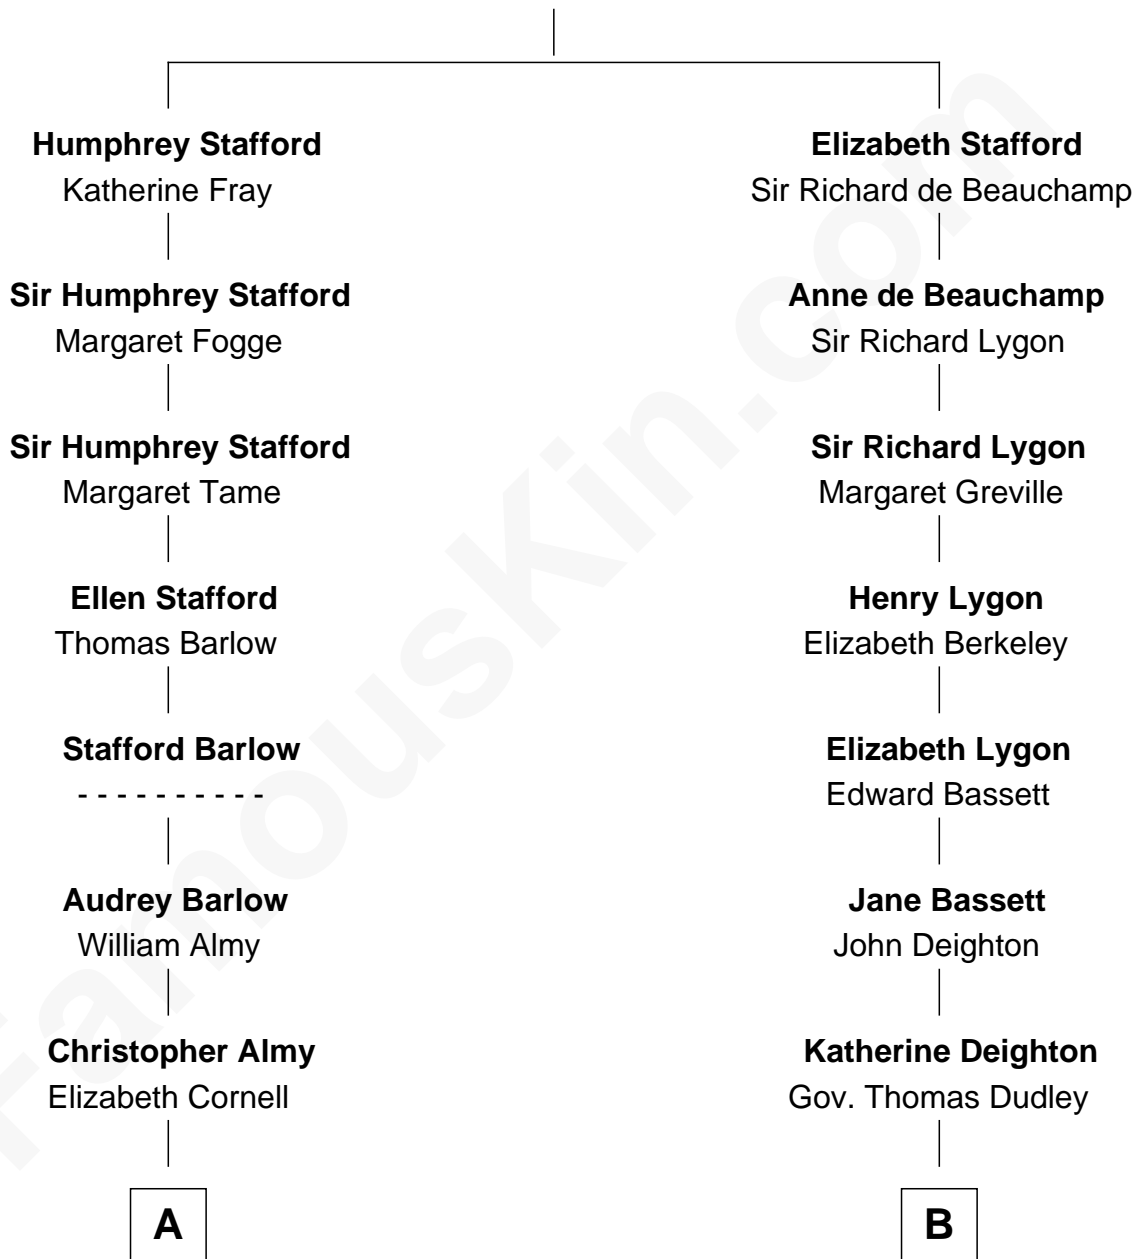

FamousKin.com

Relationship Chart of

William Ellery

Signer of the Declaration of Independence

9th cousin 6 times removed of

John Kerry

68th U.S. Secretary of State

Sir Humphrey Stafford

Eleanor Aylesbury

A

Col. Job Almy

Ann Lawton

Elizabeth Almy

William Ellery

William Ellery

Signer of Declaration of Independence

B

Gov. Joseph Dudley

Rebecca Tyng

Anne Dudley

John Winthrop

John Still Winthrop

Jane Borland

Thomas Lindall Winthrop