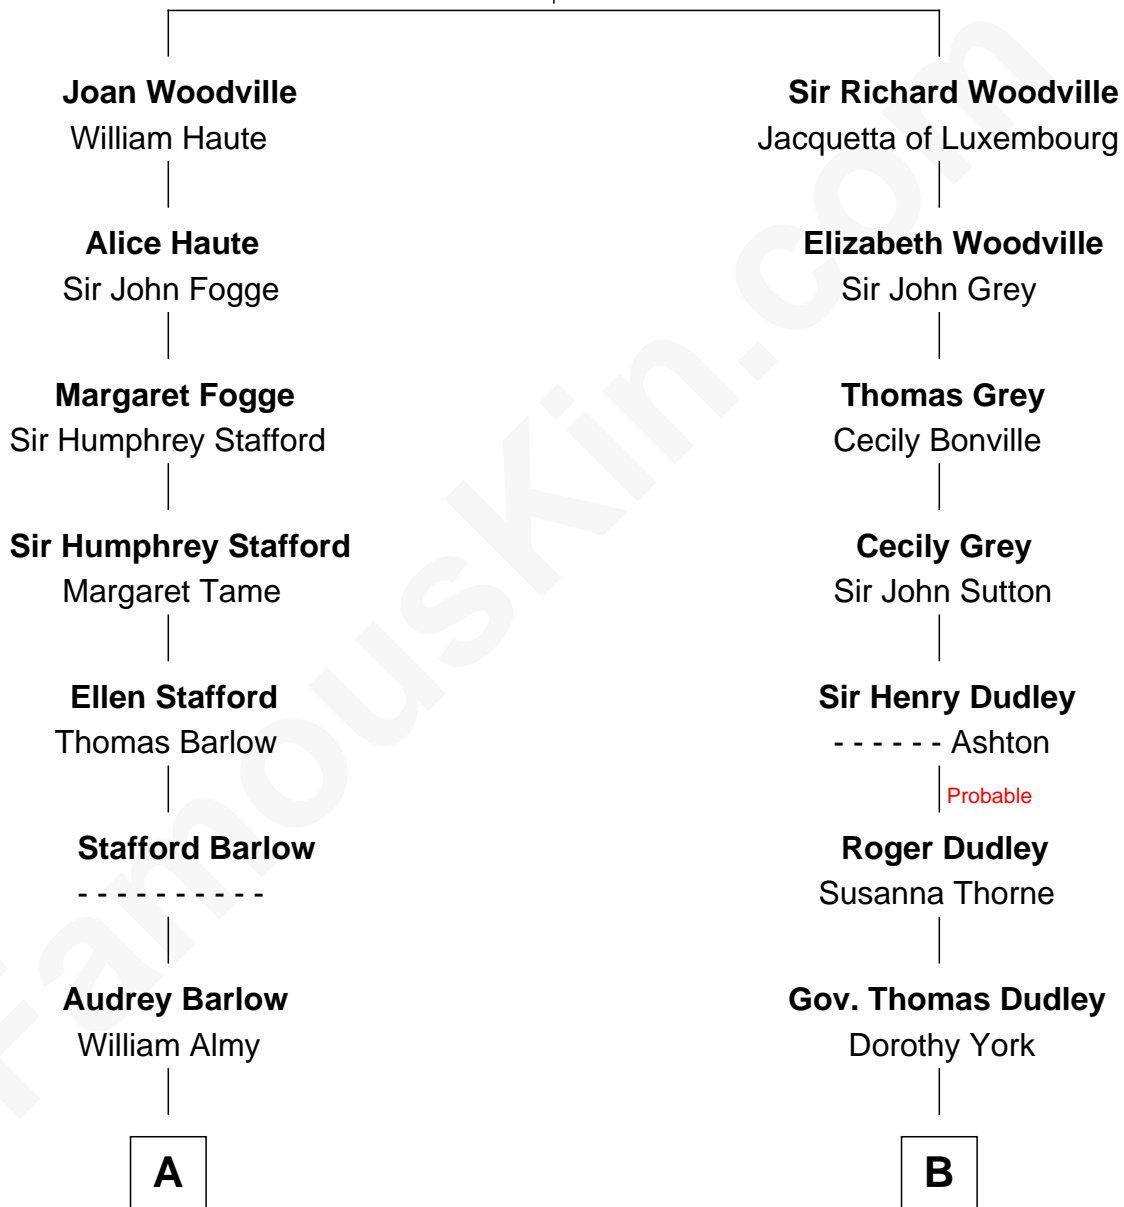

FamousKin.com

Relationship Chart of

William Ellery

Signer of the Declaration of Independence

10th cousin 4 times removed of

John Brown

American Abolitionist

Richard Woodville

Joan Bedlisgate

A

Christopher Almy

Elizabeth Cornell

Col. Job Almy

Ann Lawton

Elizabeth Almy

William Ellery

William Ellery

Signer of Declaration of Independence

B

Mercy Dudley

Rev. John Woodbridge

Rev. John Woodbridge

Abigail Leete

Mercy Woodbridge