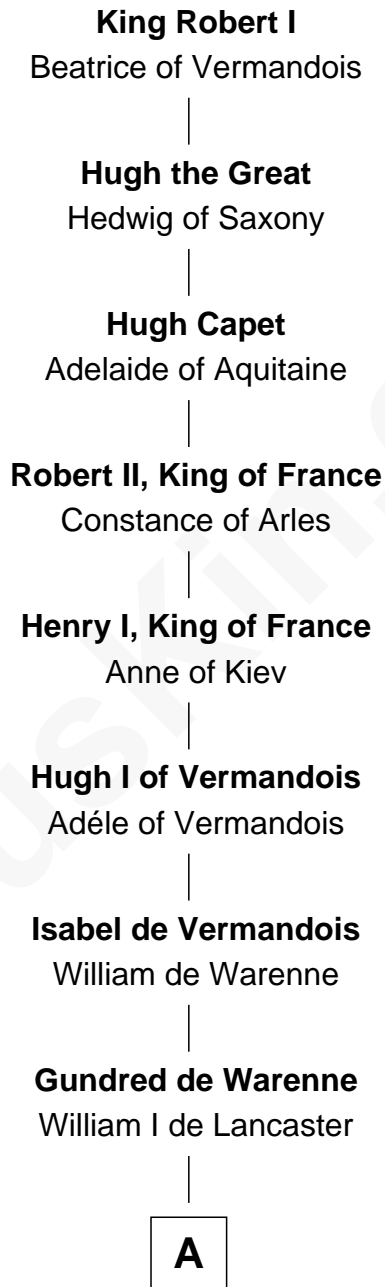

FamousKin.com

Relationship Chart of

William Ellery

Signer of the Declaration of Independence

24th Great-grandson of

King Robert I
King of France

A

William II de Lancaster

Hawise de Stuteville

Hawise de Lancaster

Gilbert FitzRoger

Hawise de Lancaster

Peter II de Brus

Agnes de Brus

Walter de Fauconberge

Anice de Fauconberge