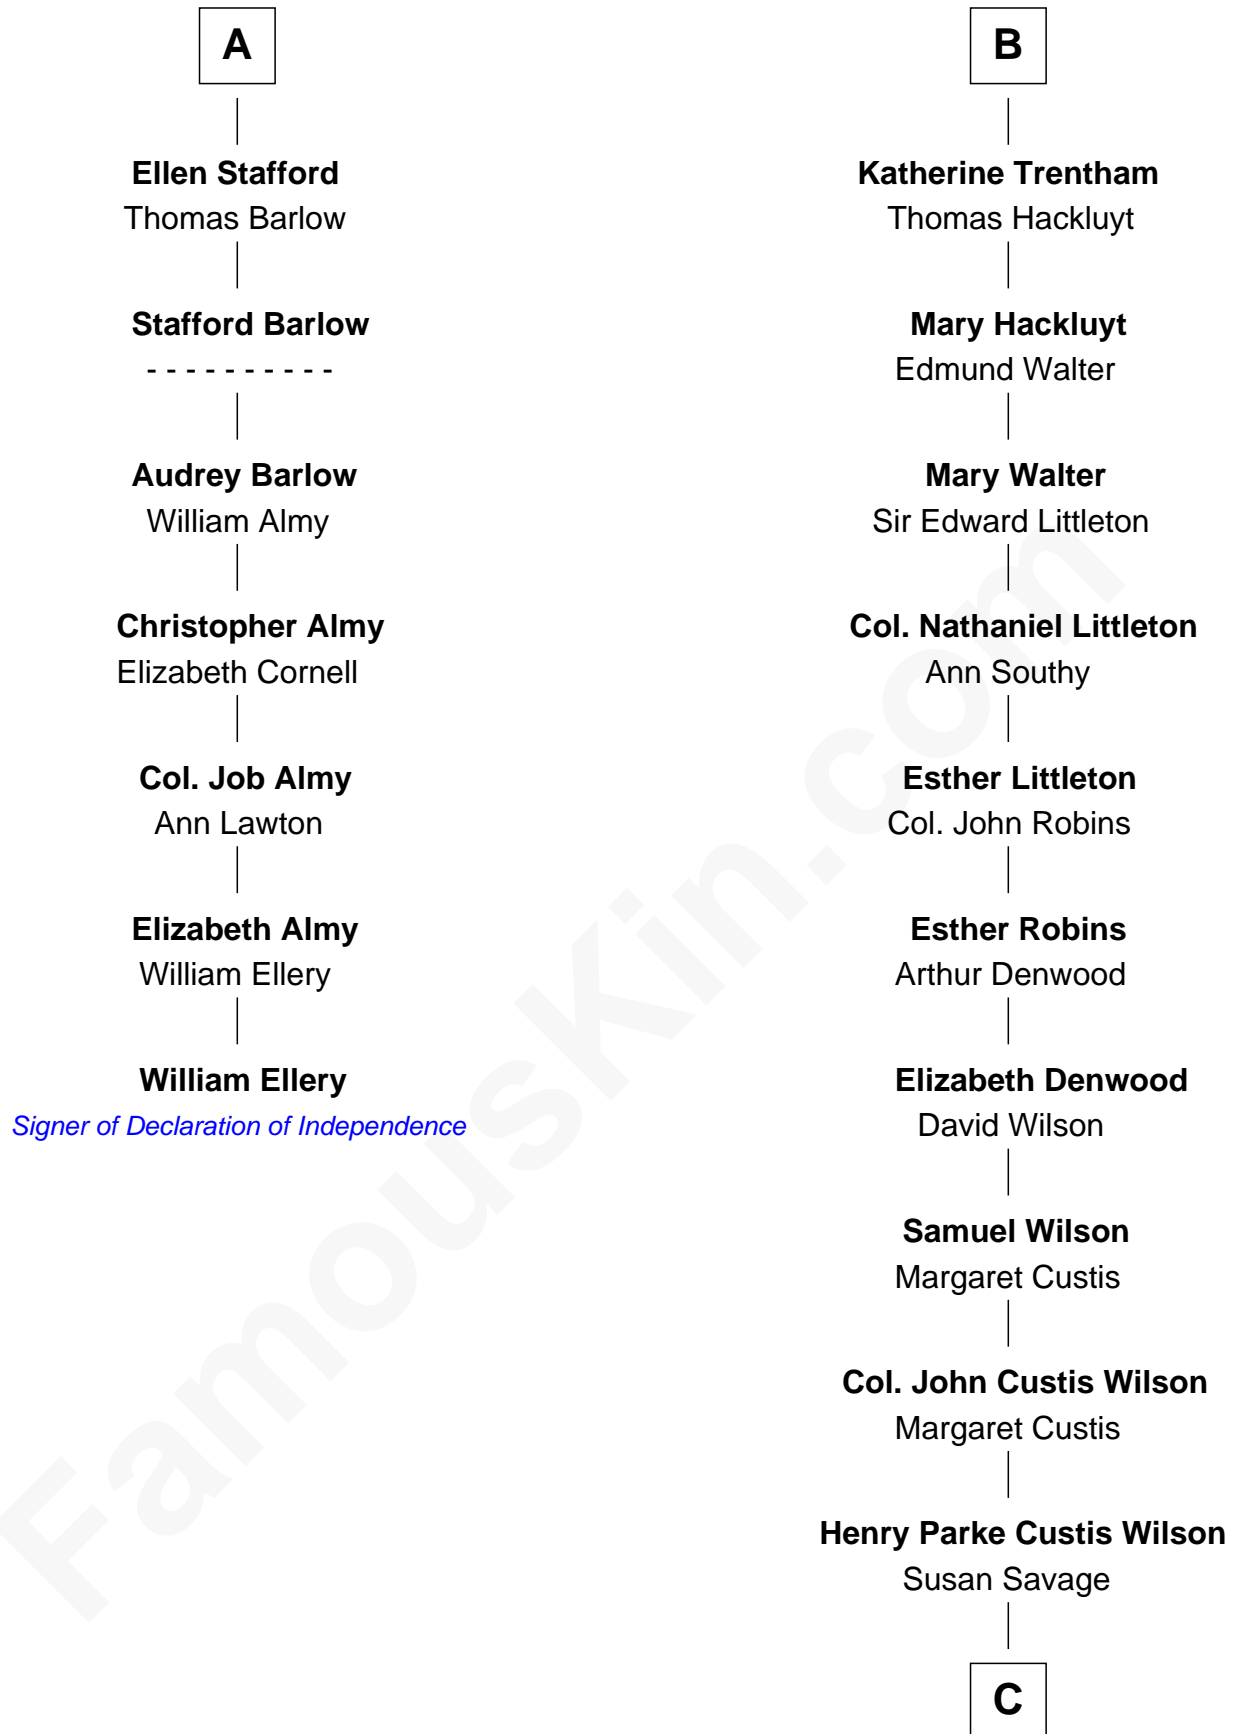

FamousKin.com

Relationship Chart of

William Ellery

Signer of the Declaration of Independence

13th cousin 8 times removed of

Paget Brewster
TV Actress

C

Susan Savage Wilson

John Ledyard Hodge

Ellen Mackenzie Hodge

Dr. George Washington Wales Brewster

George Washington Wales Brewster

Joan Ryerson

Galen Brewster

Hathaway Tew

Paget Brewster