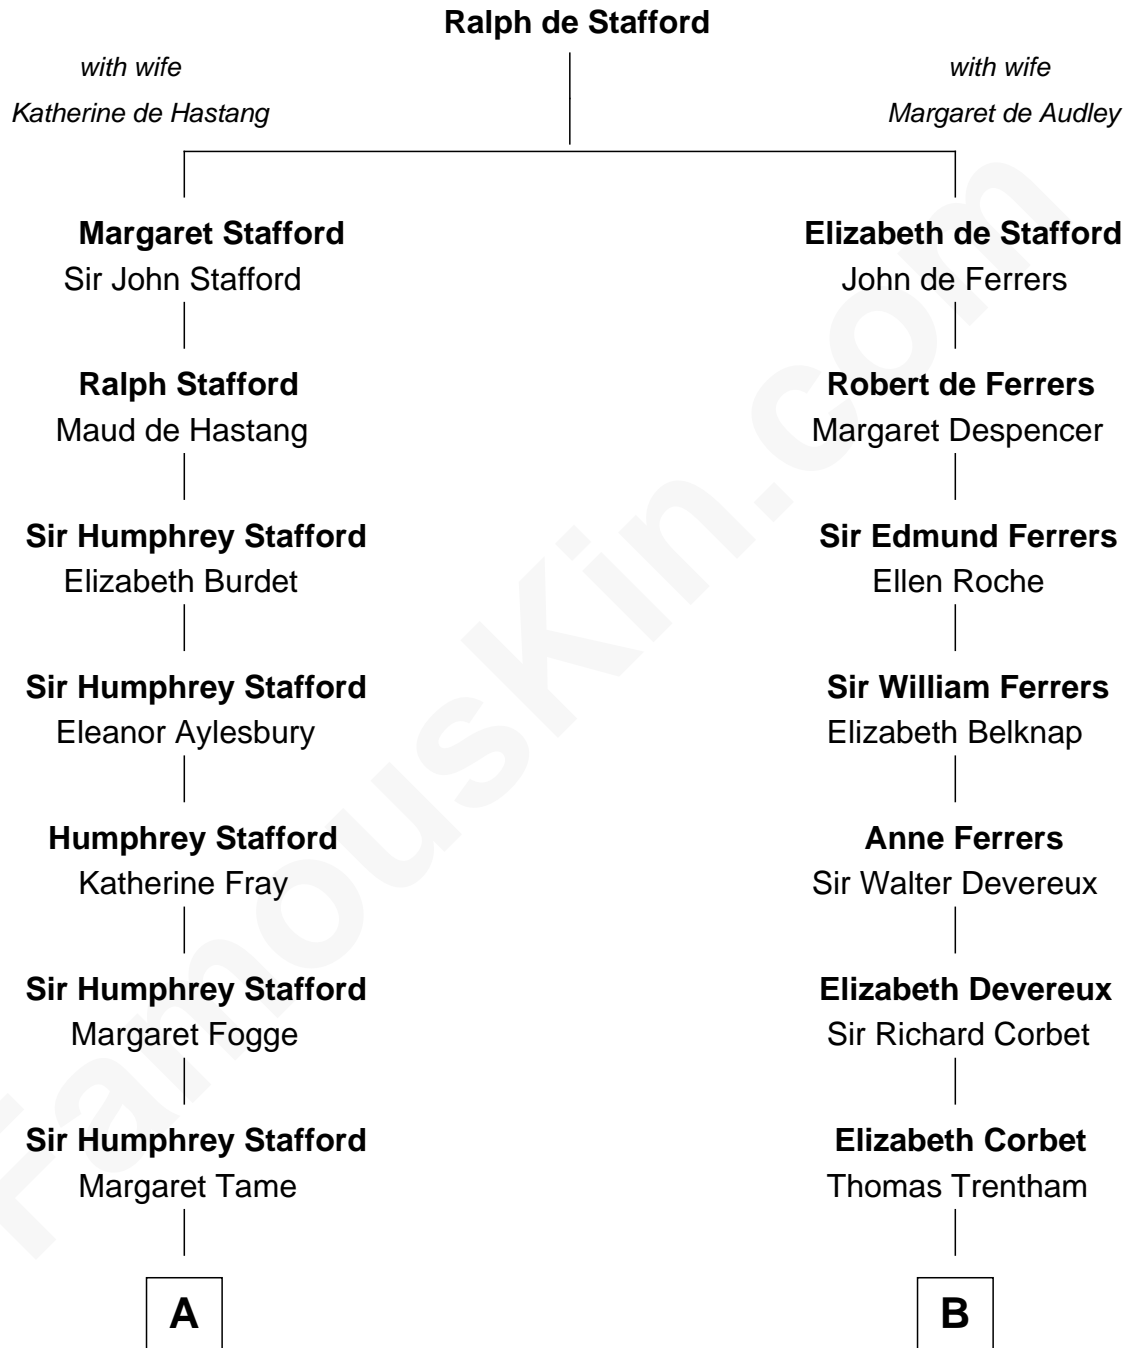

FamousKin.com

Relationship Chart of

William Ellery

Signer of the Declaration of Independence

13th cousin 8 times removed of

Paget Brewster
TV Actress

C

Susan Savage Wilson

John Ledyard Hodge

Ellen Mackenzie Hodge

Dr. George Washington Wales Brewster

George Washington Wales Brewster

Joan Ryerson

Galen Brewster

Hathaway Tew

Paget Brewster

TV Actress