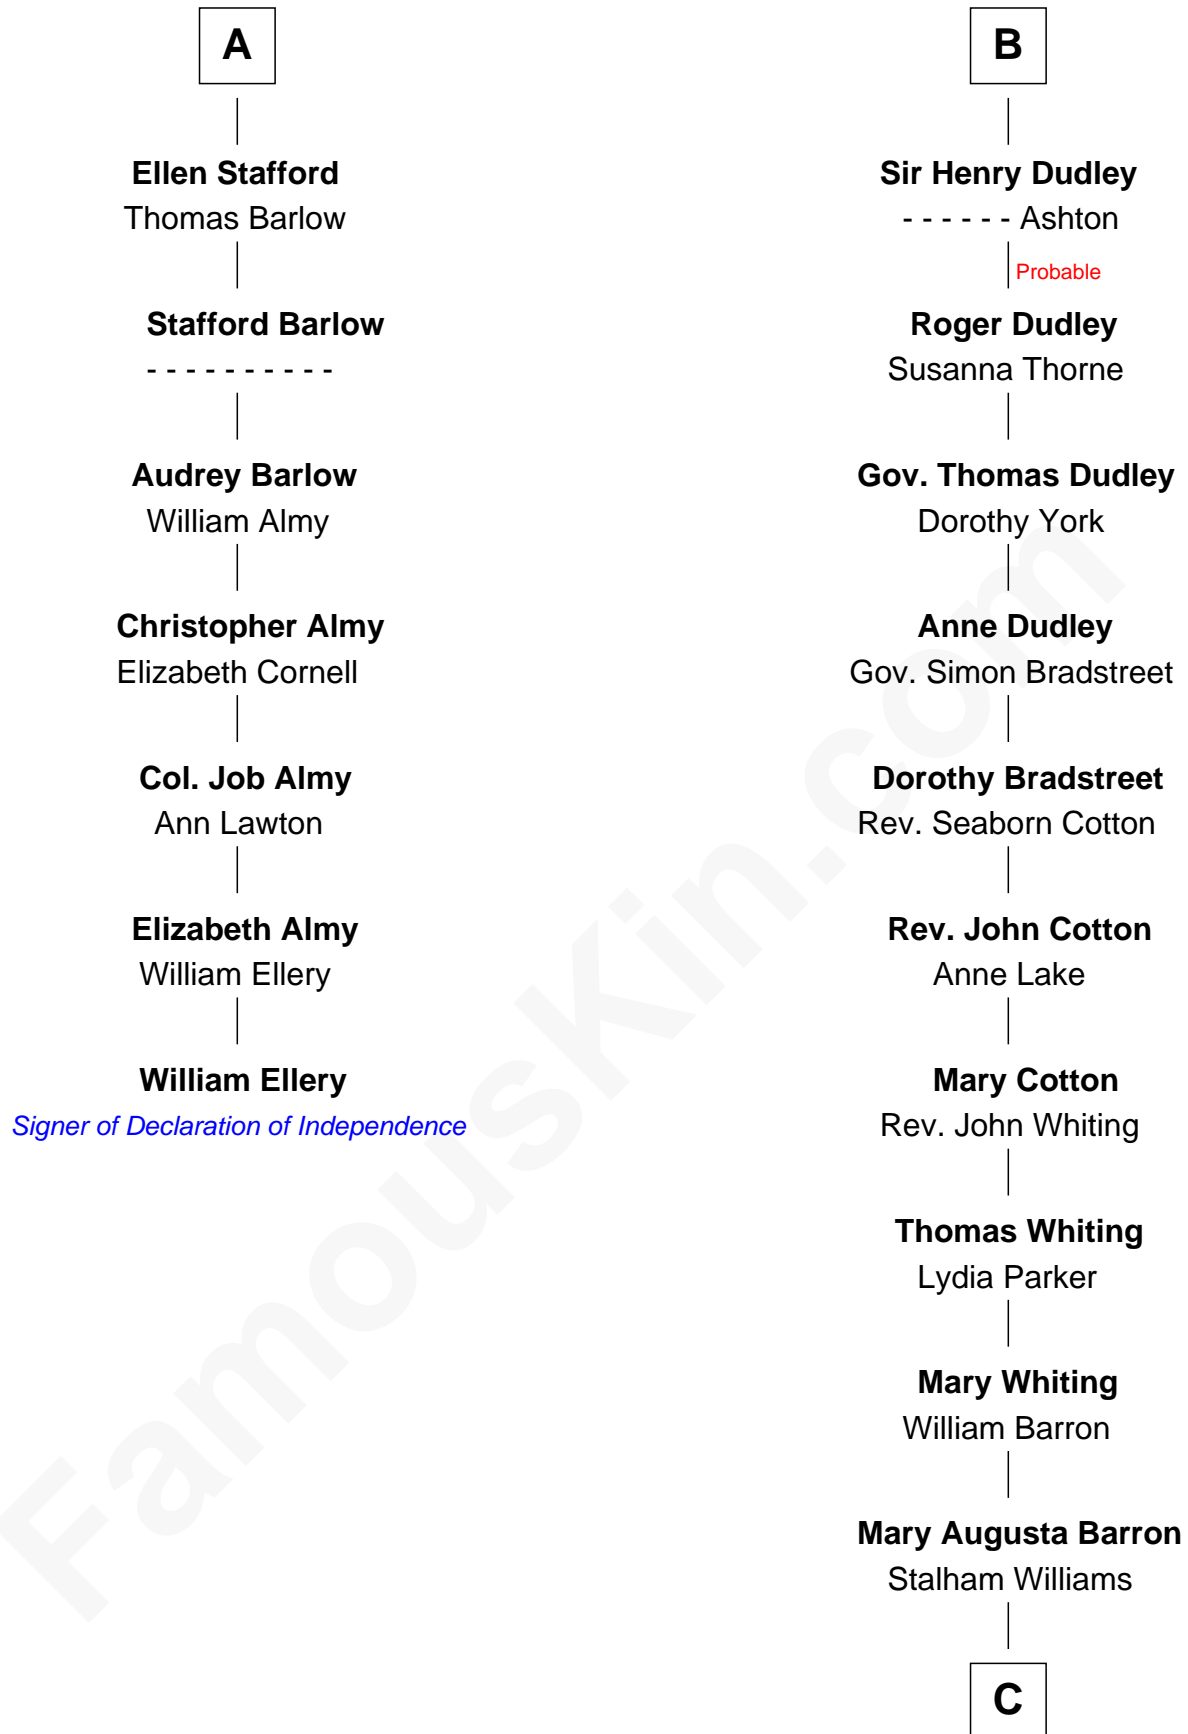

FamousKin.com

Relationship Chart of

William Ellery

Signer of the Declaration of Independence

13th cousin 6 times removed of

James Sherman

27th U.S. Vice-President

C

—
Frances Lucretia Williams
Richard Winslow Sherman

—
Mary Frances Sherman
Richard Updike Sherman

—
James Sherman
27th U.S. Vice-President

FamousKin.com