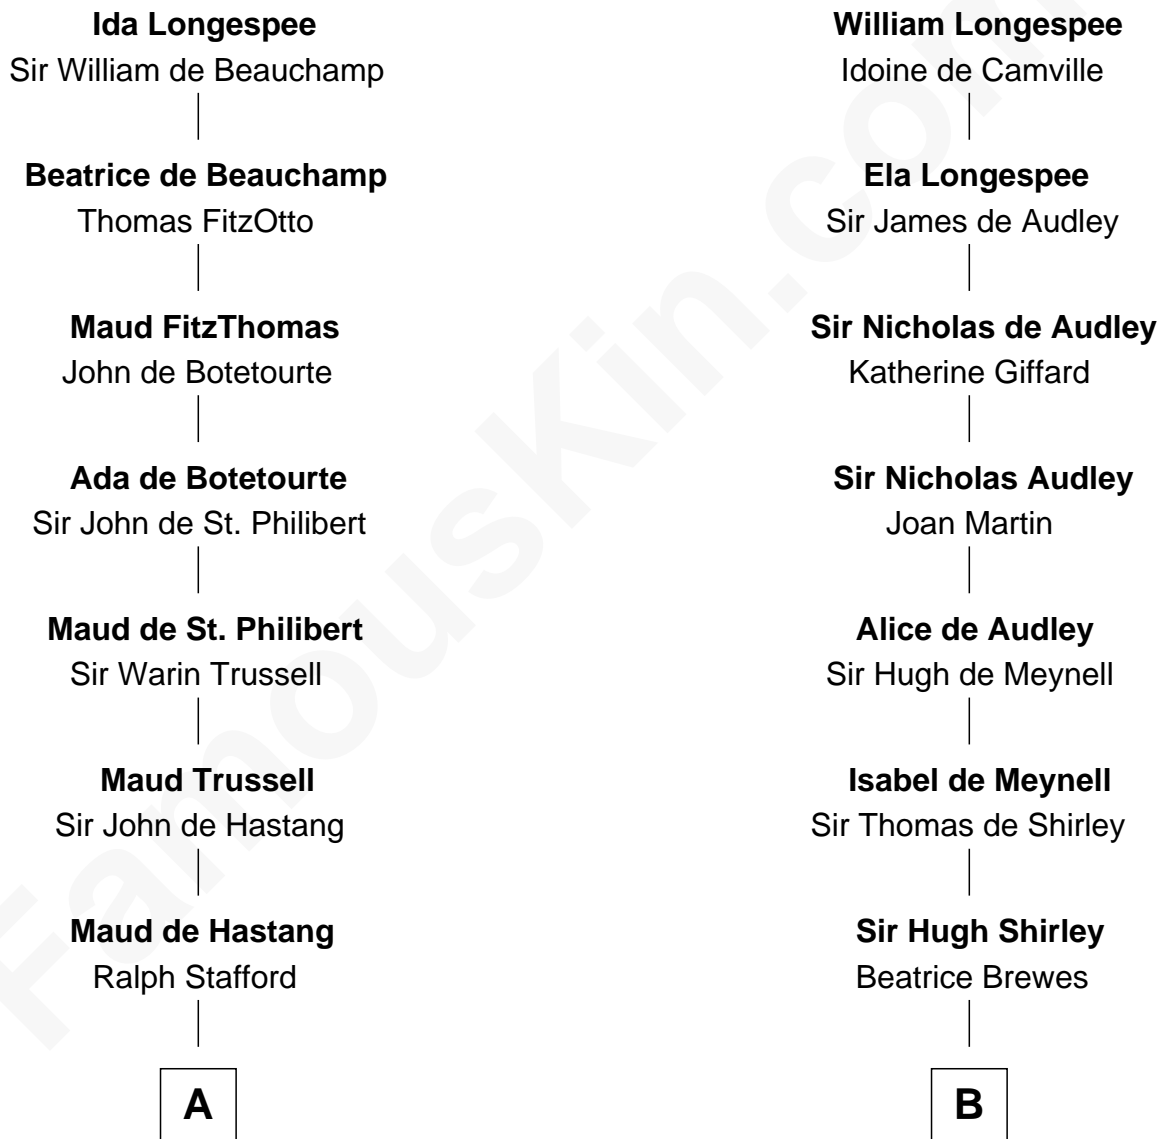

FamousKin.com

Relationship Chart of

William Ellery

Signer of the Declaration of Independence

18th cousin 3 times removed of

James Sherman

27th U.S. Vice-President

Sir William Longespee

Ela of Salisbury

C

Elizabeth Almy

William Ellery

William Ellery

Signer of Declaration of Independence

D

Prince Sherman

27th U.S. Vice-President

FamousKin.com