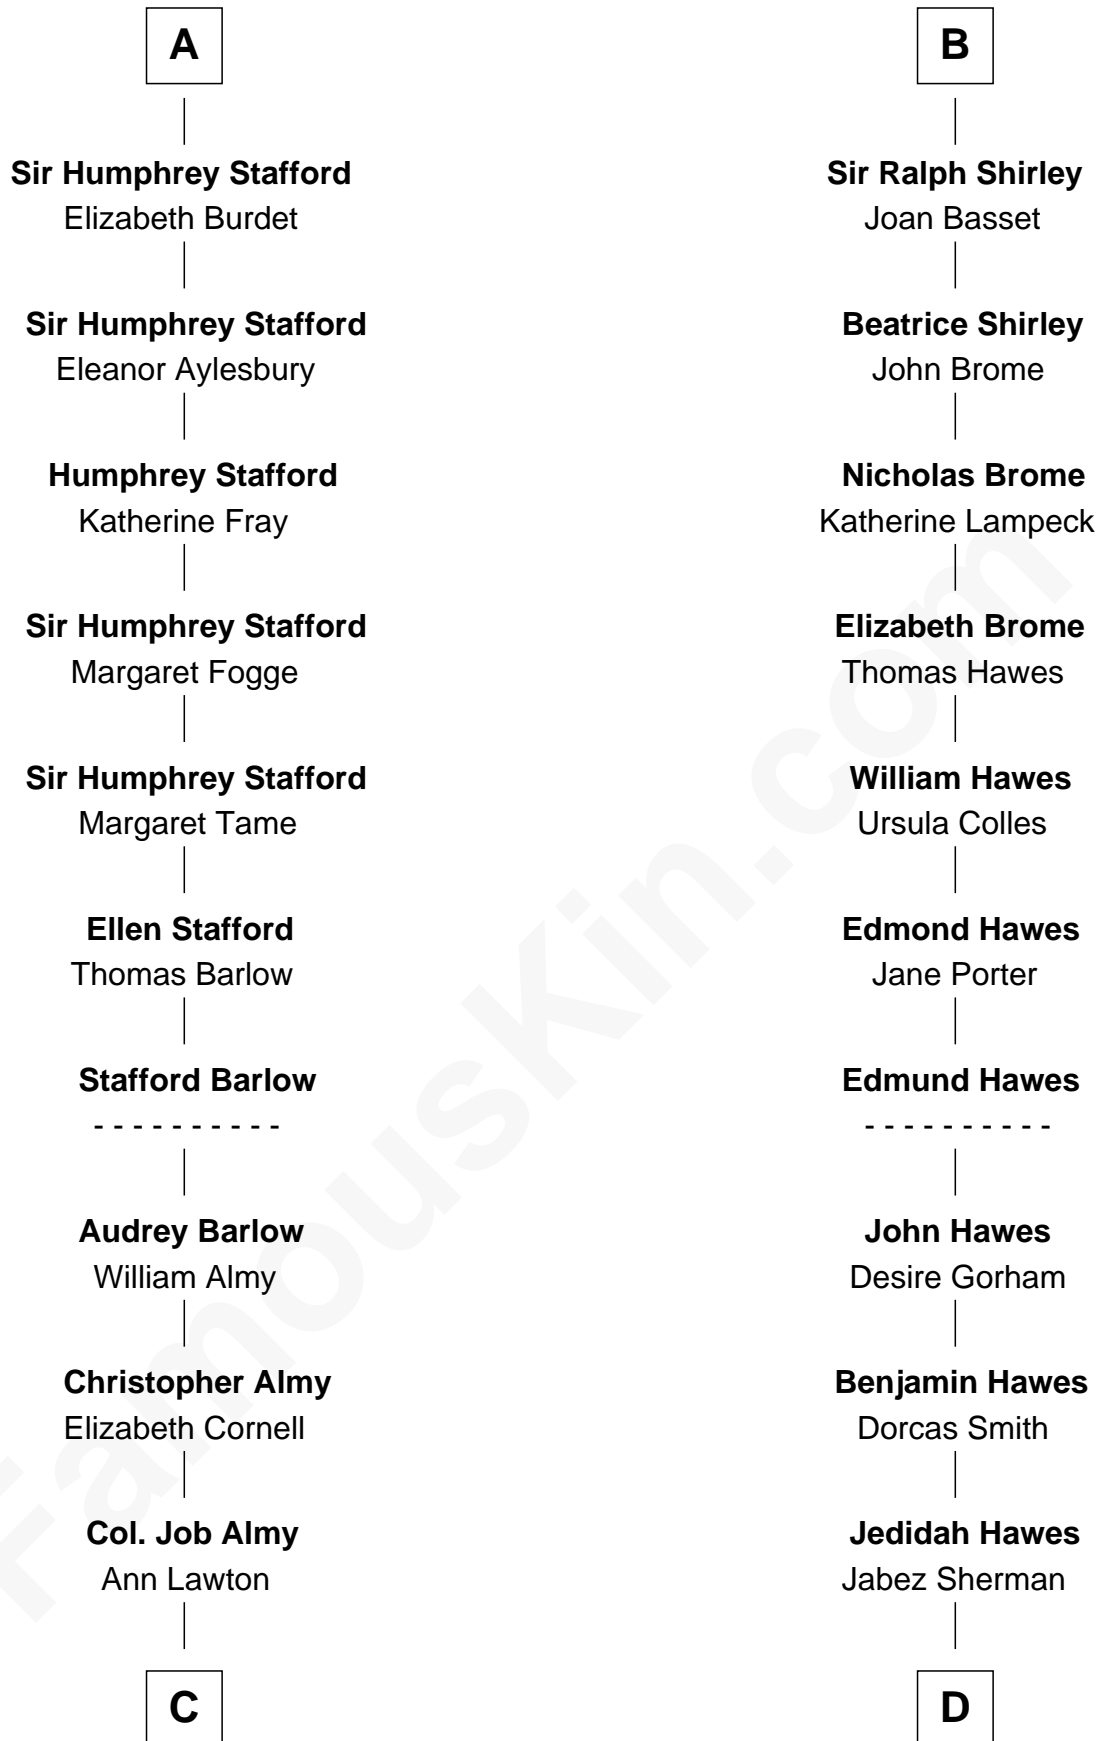

FamousKin.com

Relationship Chart of

William Ellery

Signer of the Declaration of Independence

18th cousin 3 times removed of

James Sherman

27th U.S. Vice-President

Sir William Longespee

Ela of Salisbury

C

Elizabeth Almy

William Ellery

William Ellery

Signer of Declaration of Independence

D

Prince Sherman

Sarah Sherman

Jahaziel Sherman

Nancy Winslow

Richard Winslow Sherman

Frances Lucretia Williams

Mary Frances Sherman

Richard Updike Sherman

James Sherman

27th U.S. Vice-President

FamousKin.com