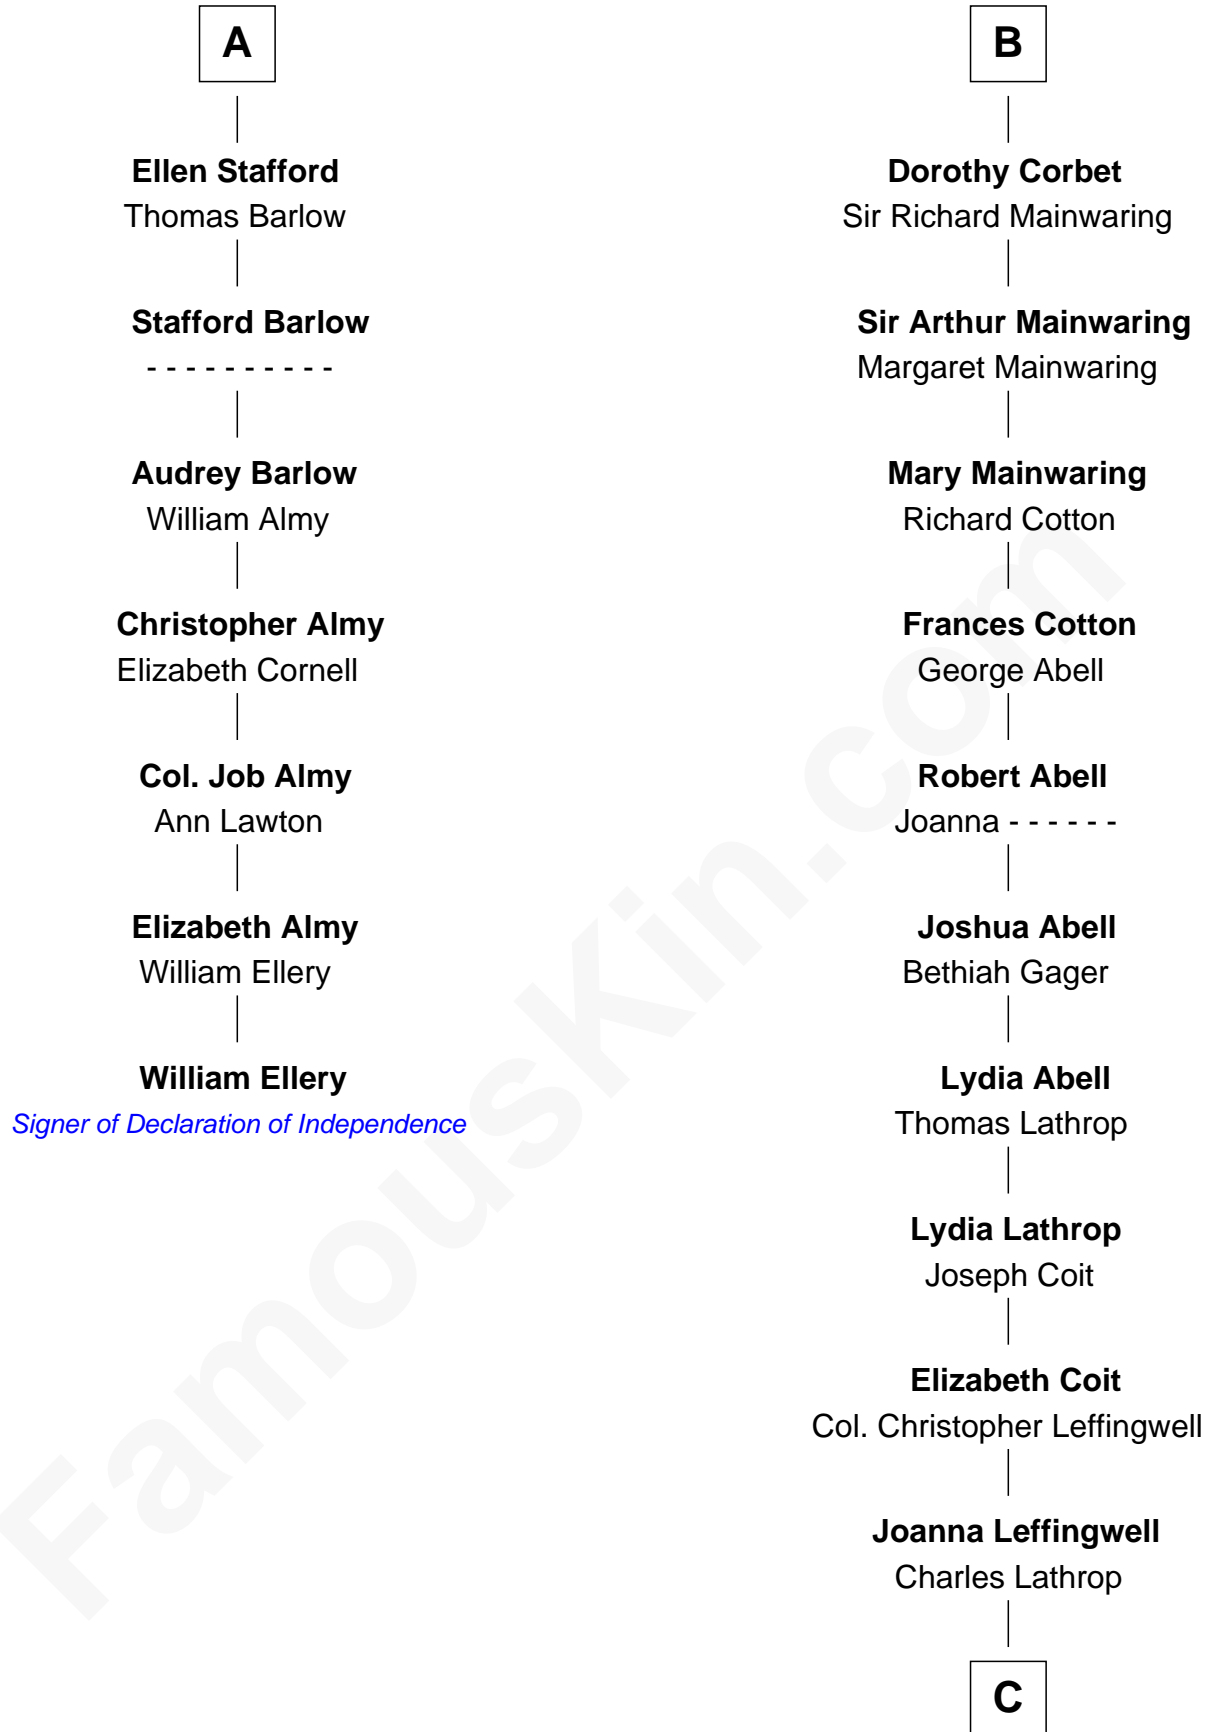

## Relationship Chart of

### William Ellery

*Signer of the Declaration of Independence*

13th cousin 7 times removed of

**John Foster Dulles**

*52nd U.S. Secretary of State*

C

Harriet Wadsworth Lathrop

Rev. Miron Winslow

Harriet Lathrop Winslow

Rev. John Welsh Dulles

Allen Macy Dulles

Edith Foster

John Foster Dulles

*52nd U.S. Secretary of State*

FamousKin.com