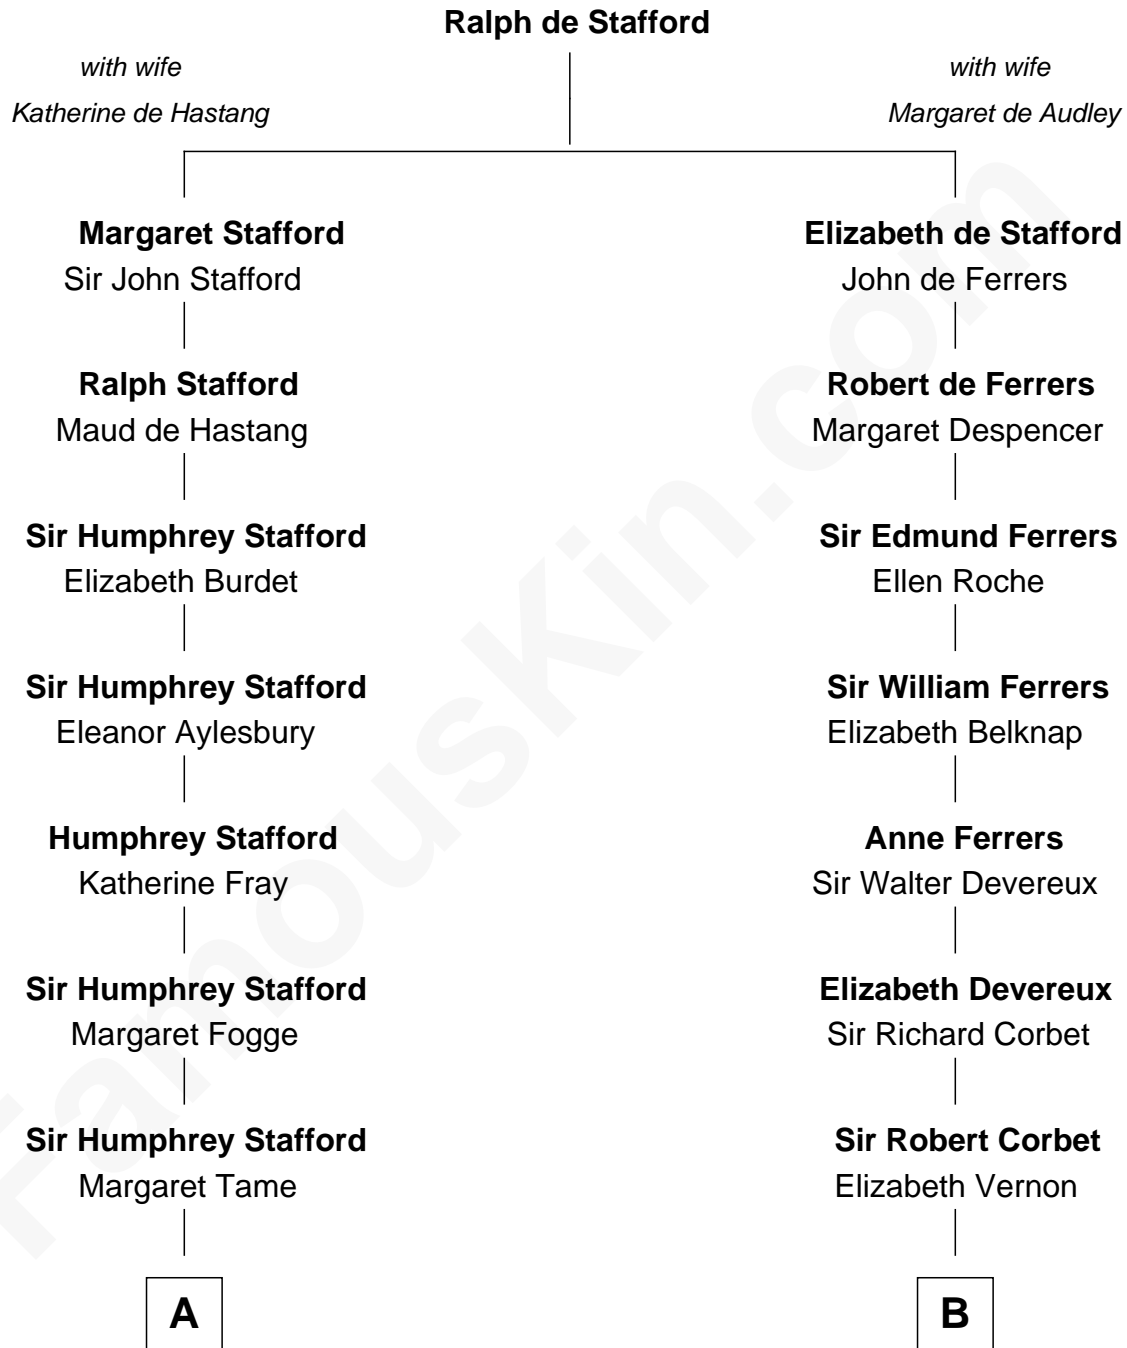

## Relationship Chart of

### William Ellery

*Signer of the Declaration of Independence*

13th cousin 7 times removed of

**John Foster Dulles**

*52nd U.S. Secretary of State*

C

Harriet Wadsworth Lathrop

Rev. Miron Winslow

Harriet Lathrop Winslow

Rev. John Welsh Dulles

Allen Macy Dulles

Edith Foster

John Foster Dulles

*52nd U.S. Secretary of State*

FamousKin.com