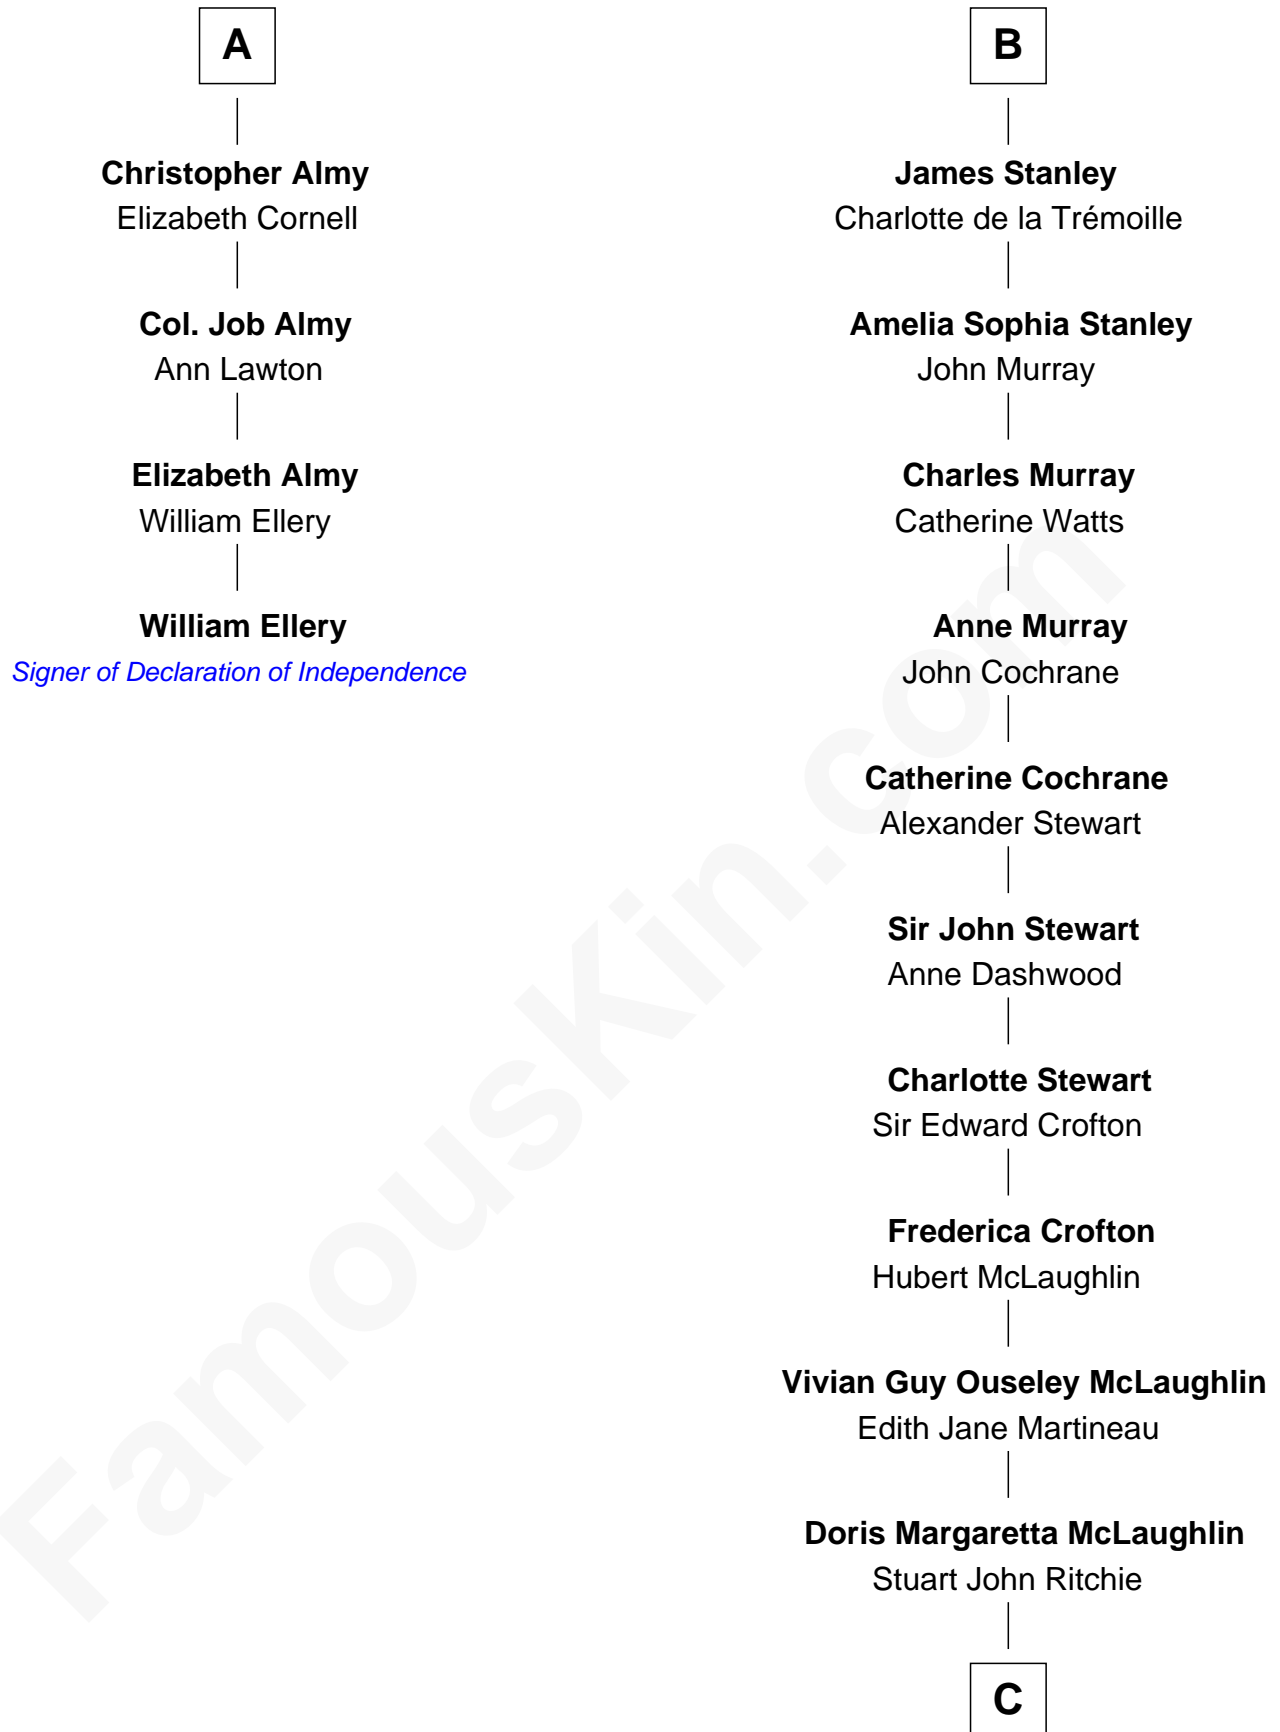

## Relationship Chart of

### William Ellery

*Signer of the Declaration of Independence*

10th cousin 8 times removed of

**Guy Ritchie**

*British Filmmaker*

C

**John Vivian Ritchie**  
Amber Mary Parkinson

**Guy Ritchie**  
*British Filmmaker*