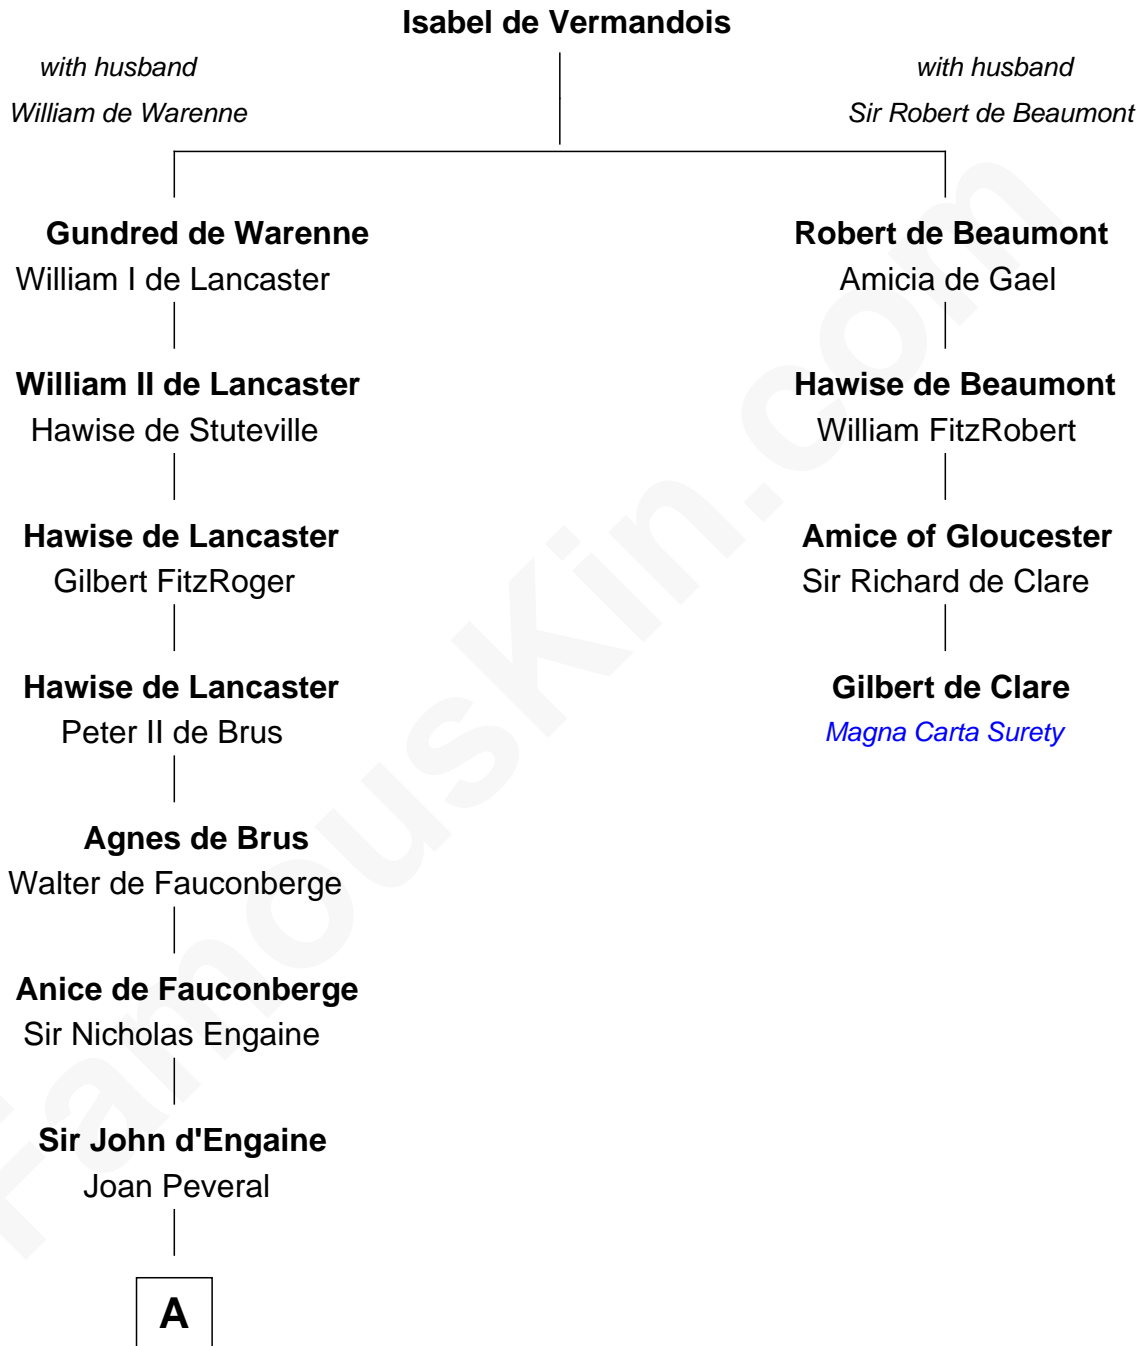

FamousKin.com

Relationship Chart of

William Ellery

Signer of the Declaration of Independence

3rd cousin 16 times removed of

Gilbert de Clare
Magna Carta Surety

A

Elizabeth d'Engaine
Sir Laurence de Pabenham

Katherine Pabenham
Sir Thomas Aylesbury

Eleanor Aylesbury
Sir Humphrey Stafford

Humphrey Stafford
Katherine Fray

Sir Humphrey Stafford
Margaret Fogge

Sir Humphrey Stafford
Margaret Tame

Ellen Stafford
Thomas Barlow