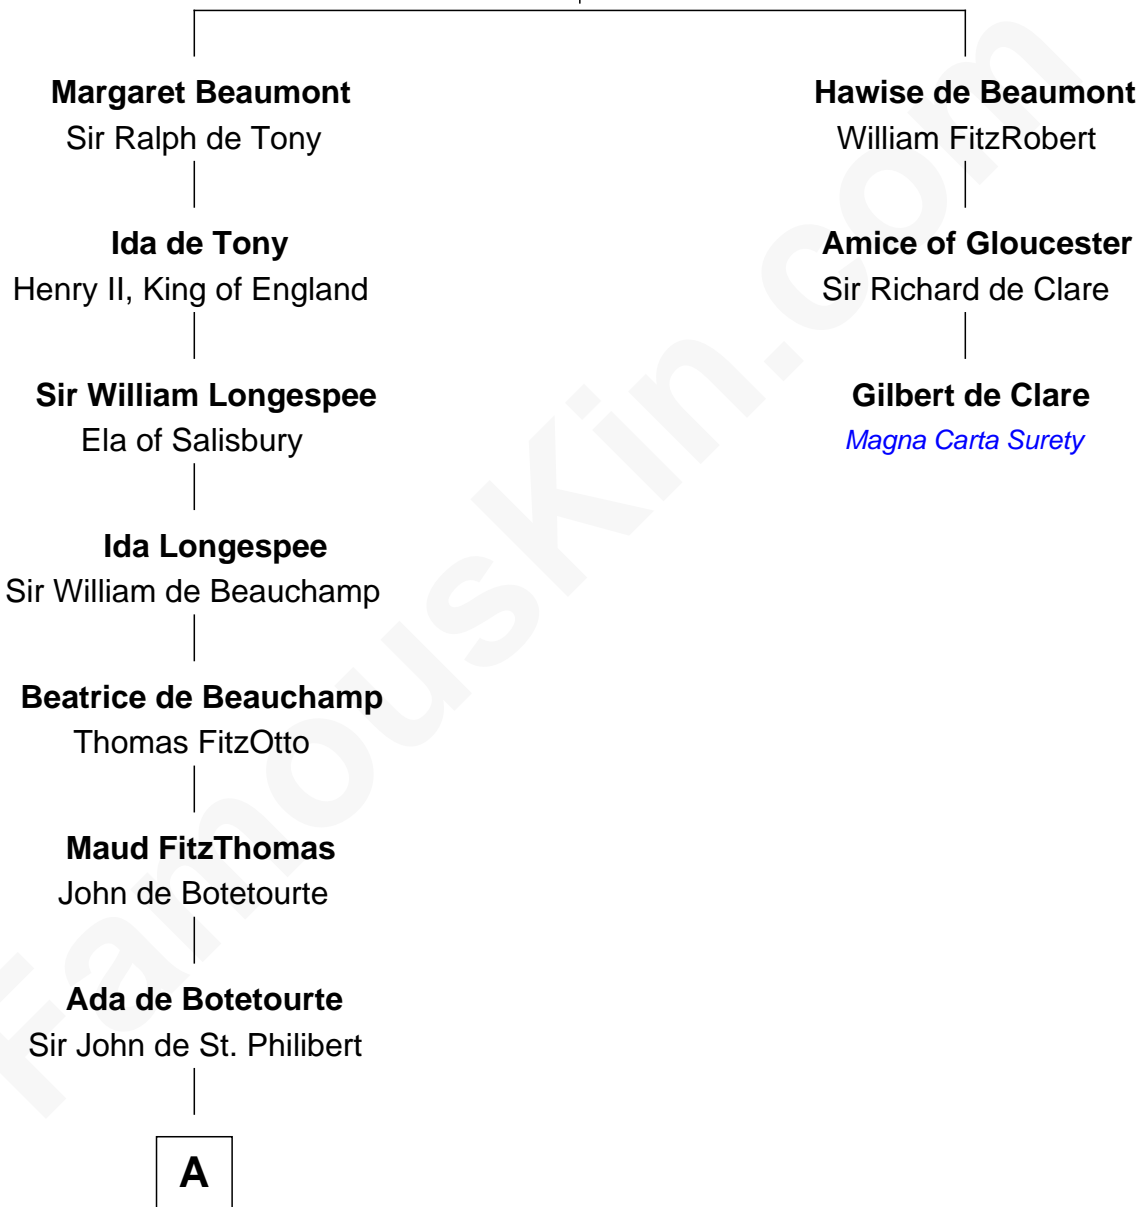

FamousKin.com

Relationship Chart of

William Ellery

Signer of the Declaration of Independence

2nd cousin 19 times removed of

Gilbert de Clare
Magna Carta Surety

Robert de Beaumont
Amicia de Gael

B

—
Audrey Barlow

William Almy

—
Christopher Almy

Elizabeth Cornell

—
Col. Job Almy

Ann Lawton

—
Elizabeth Almy

William Ellery