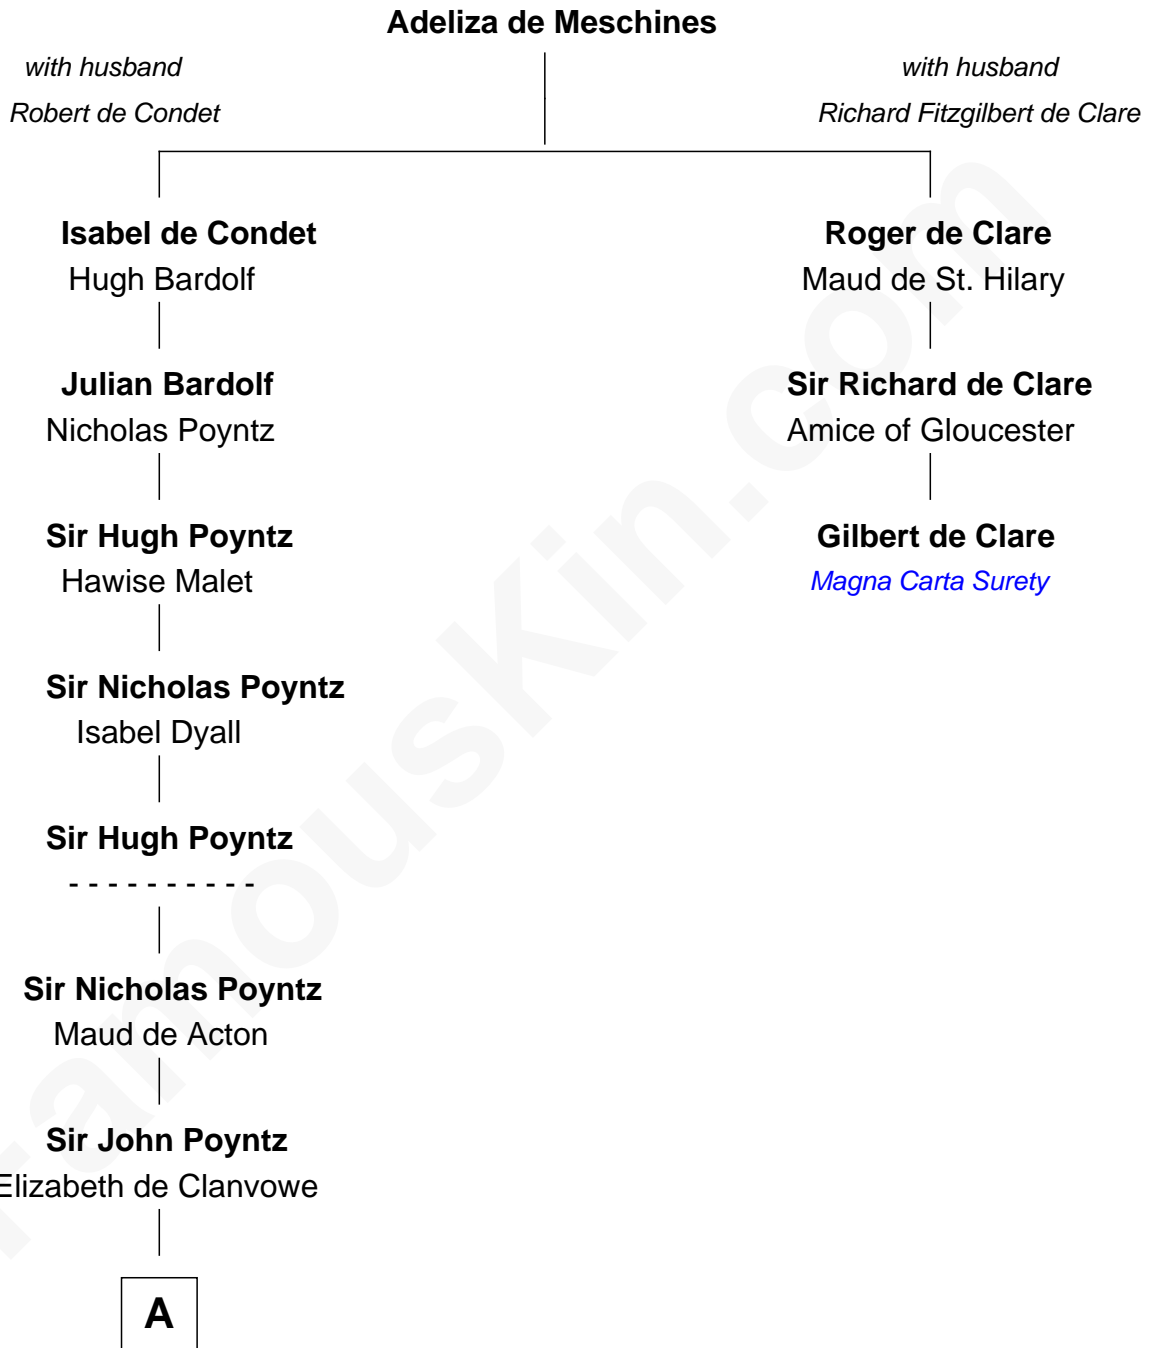

# FamousKin.com

## Relationship Chart of

### William Ellery

*Signer of the Declaration of Independence*

2nd cousin 17 times removed of

**Gilbert de Clare**  
*Magna Carta Surety*

**B**

—  
**Col. Job Almy**

Ann Lawton

—  
**Elizabeth Almy**