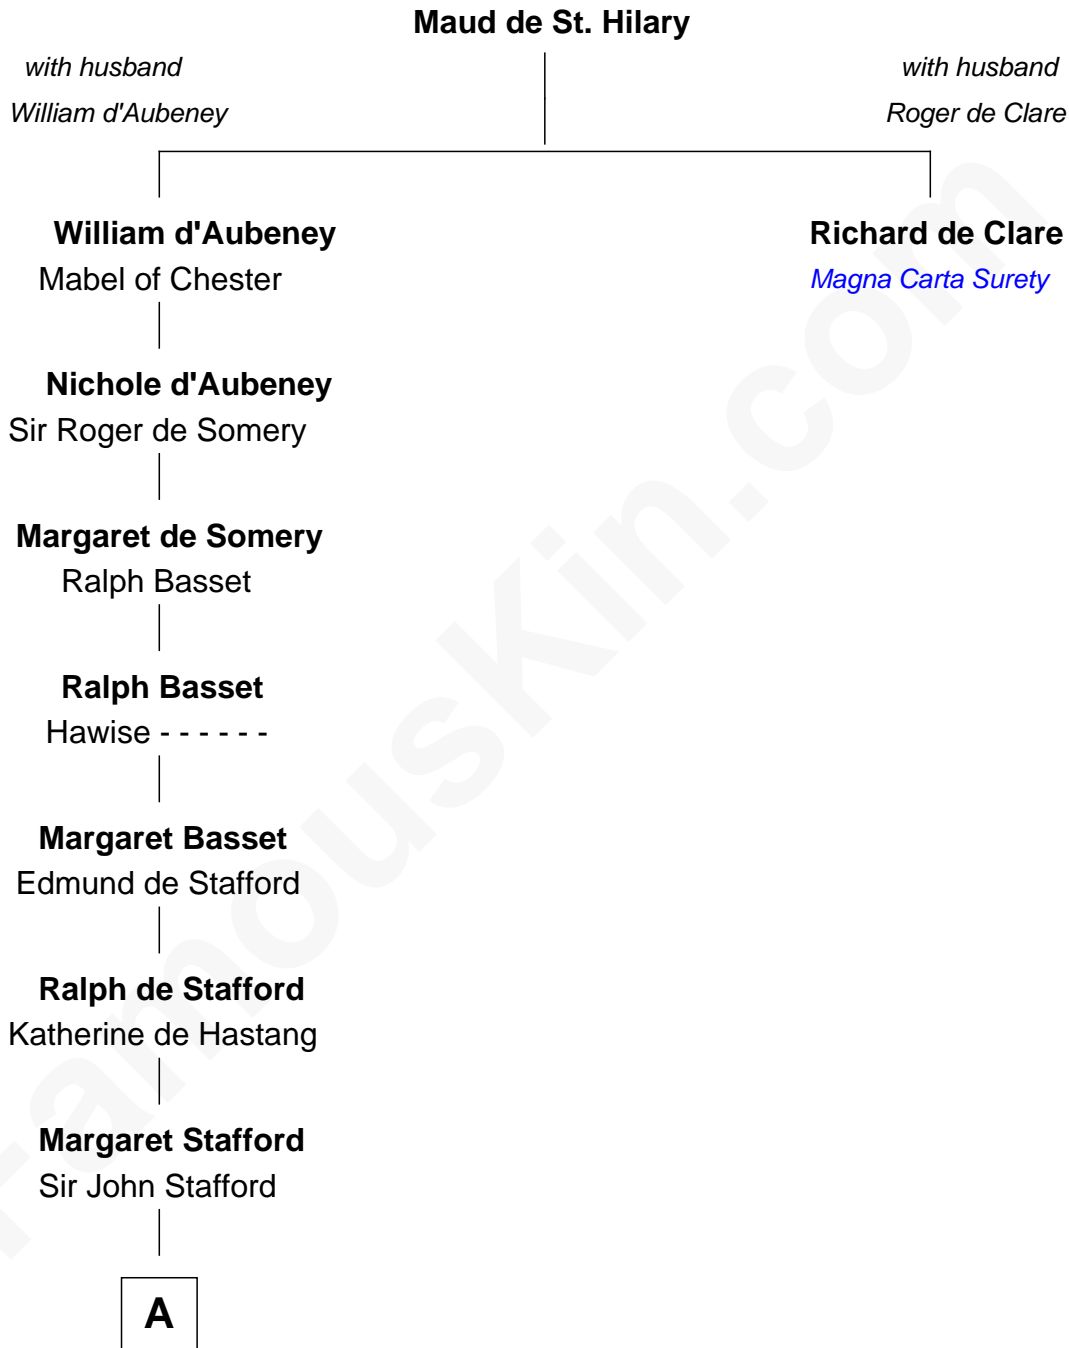

FamousKin.com

Relationship Chart of

William Ellery

Signer of the Declaration of Independence

17th great-grandnephew of

Richard de Clare
Magna Carta Surety

A

Ralph Stafford
Maud de Hastang

Sir Humphrey Stafford
Elizabeth Burdet

Sir Humphrey Stafford
Eleanor Aylesbury

Humphrey Stafford
Katherine Fray

Sir Humphrey Stafford
Margaret Fogge

Sir Humphrey Stafford
Margaret Tame

Ellen Stafford
Thomas Barlow