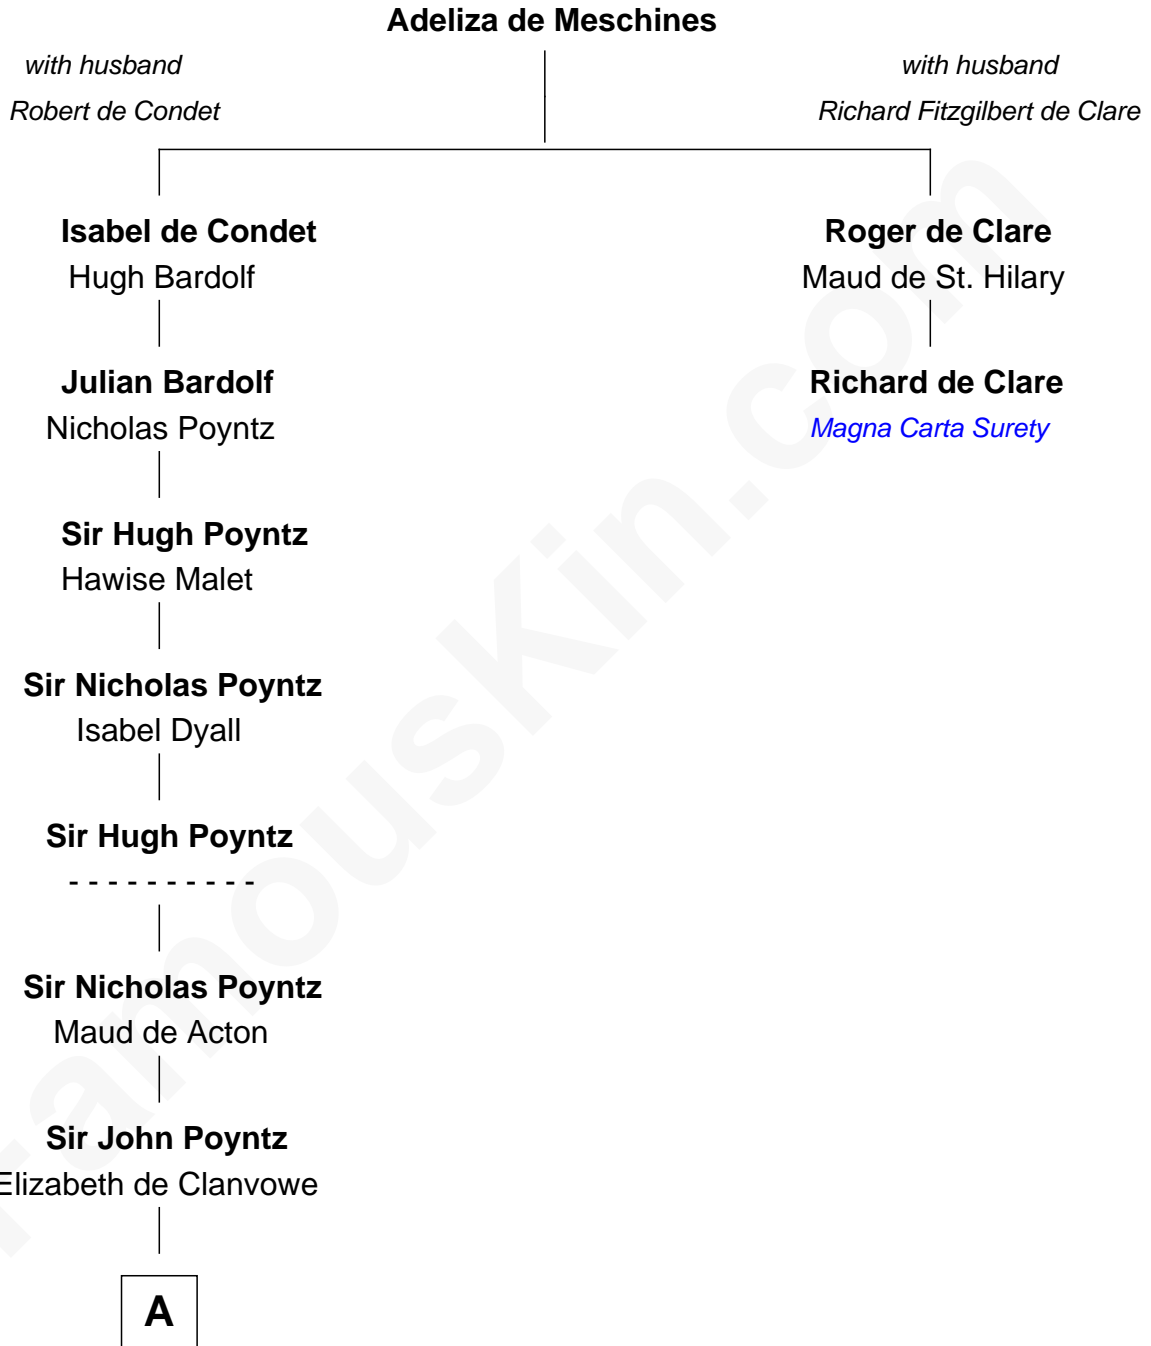

# FamousKin.com Relationship Chart of

**William Ellery**

*Signer of the Declaration of Independence*

**1st cousin 18 times removed of**

**Richard de Clare**

*Magna Carta Surety*

**B**

—  
**Col. Job Almy**

Ann Lawton

—  
**Elizabeth Almy**

William Ellery

—  
**William Ellery**

*Signer of Declaration of Independence*

FamousKin.com