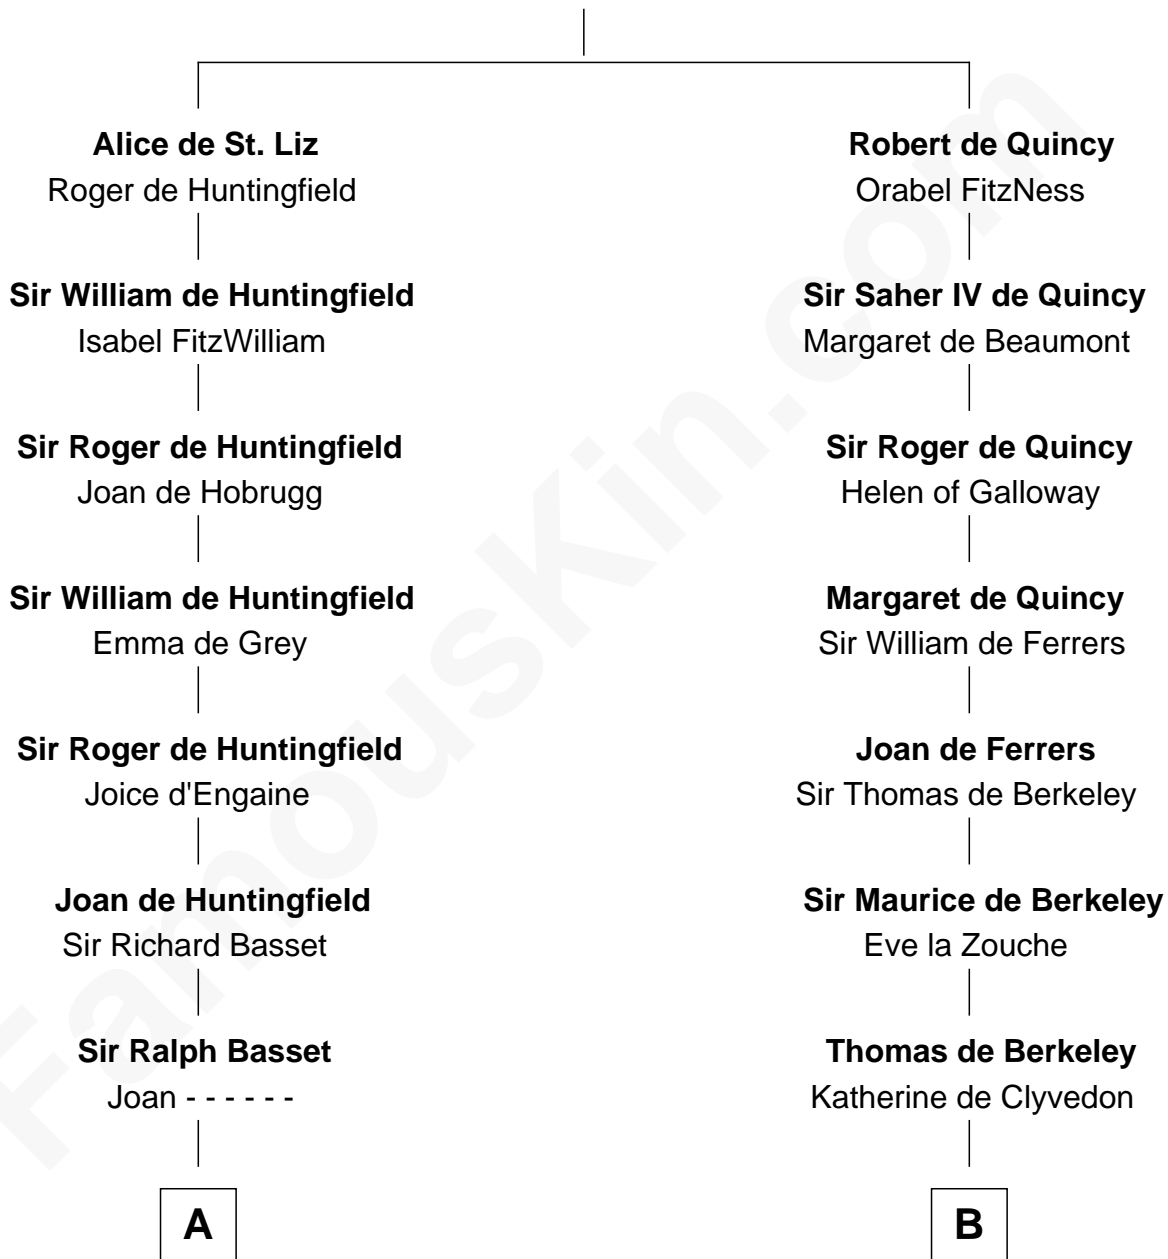

FamousKin.com

Relationship Chart of

William Ellery

Signer of the Declaration of Independence

20th cousin 1 time removed of

Marjorie Post

Founder of General Foods

Saher I de Quincy

Maud de St. Liz

C

Christopher Almy

Elizabeth Cornell

Col. Job Almy

Ann Lawton

Elizabeth Almy

William Ellery

William Ellery

Signer of Declaration of Independence

D

Azel Lathrop

Elizabeth Hyde

Erastus Lathrop

Sarah Bailey

Caroline Cushman Lathrop