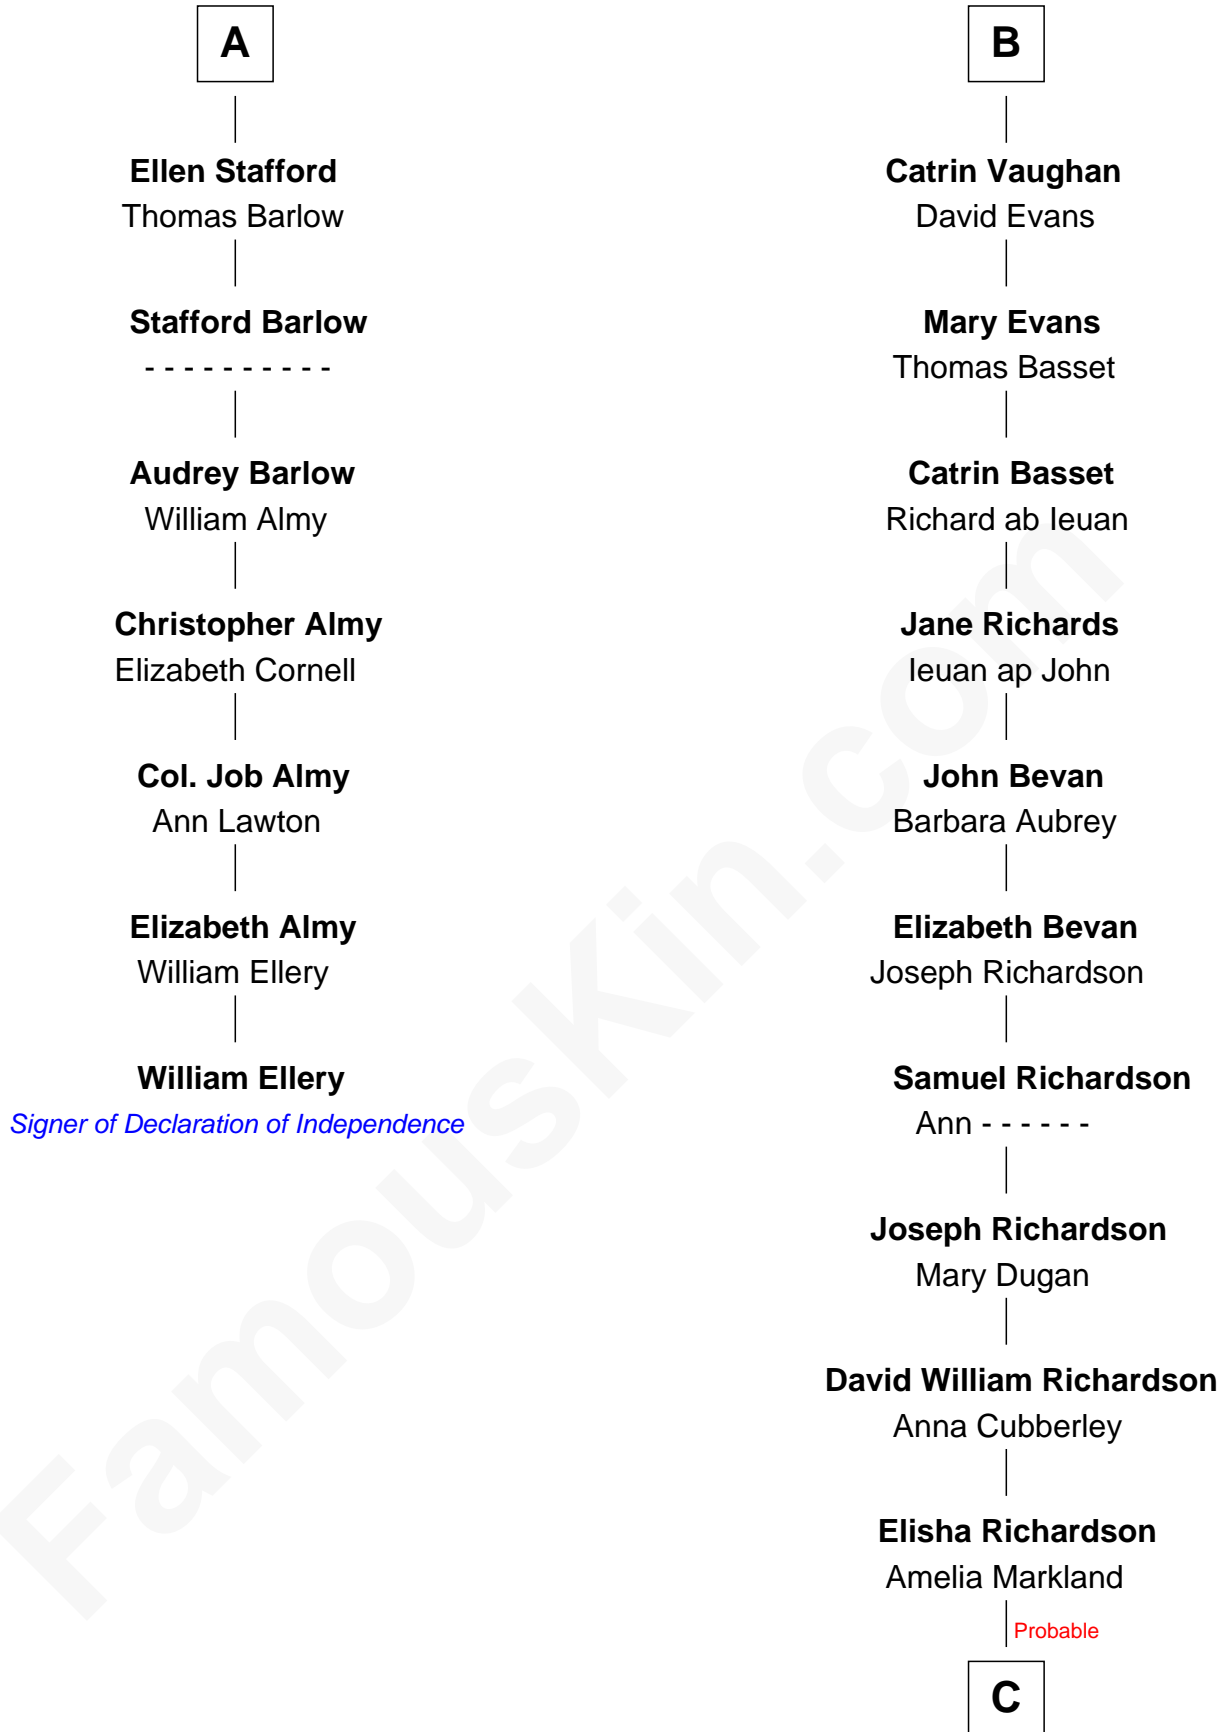

FamousKin.com

Relationship Chart of

William Ellery

Signer of the Declaration of Independence

13th cousin 8 times removed of

Sally Ride

1st American Woman in Space

C

|
William Cubberly Richardson

Mary Ann Lee

|
Charles Everroad Richardson

Blanche Gibson

|
Jennie Mae Richardson

Thomas Vernam Ride

|
Dale Burdell Ride

Carol Joyce Anderson

|
Sally Ride

1st American Woman in Space