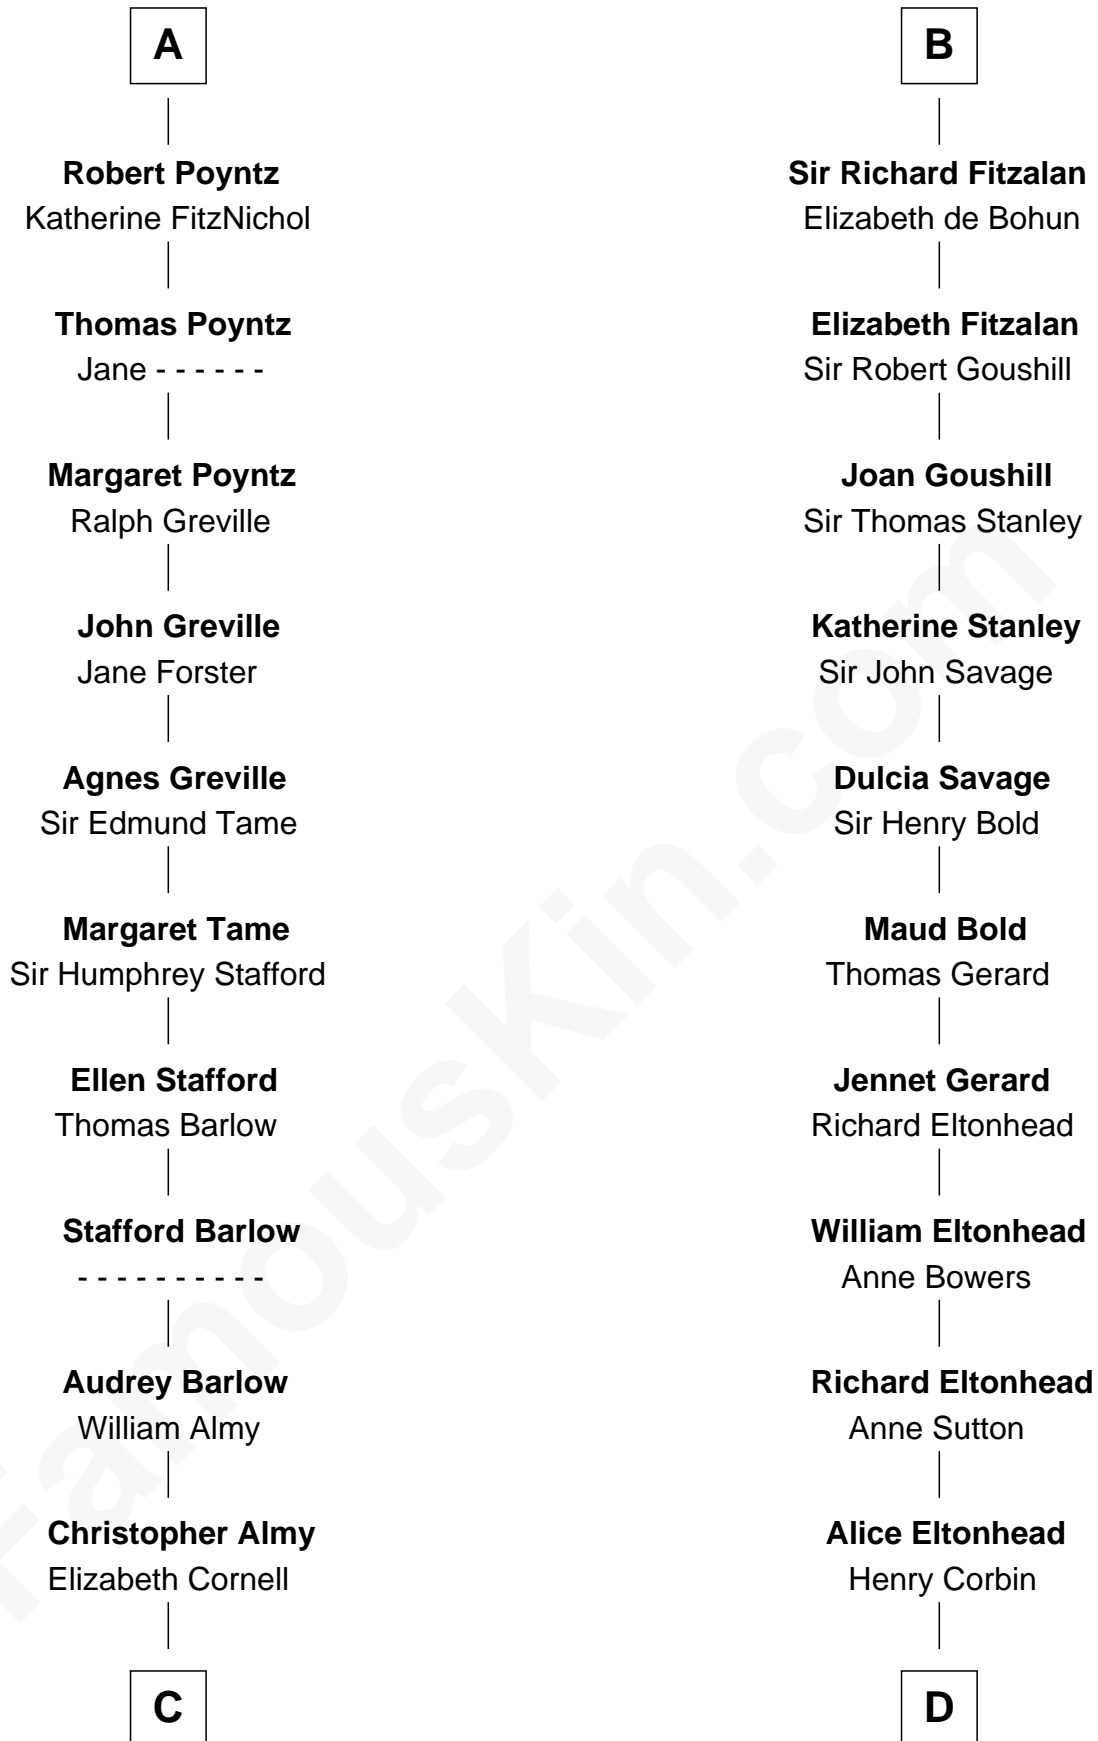

FamousKin.com

Relationship Chart of

William Ellery

Signer of the Declaration of Independence

19th cousin 1 time removed of

Henry Lee III

9th Governor of Virginia

C

Col. Job Almy

Ann Lawton

Elizabeth Almy

William Ellery

William Ellery

Signer of Declaration of Independence

D

Laetitia Corbin