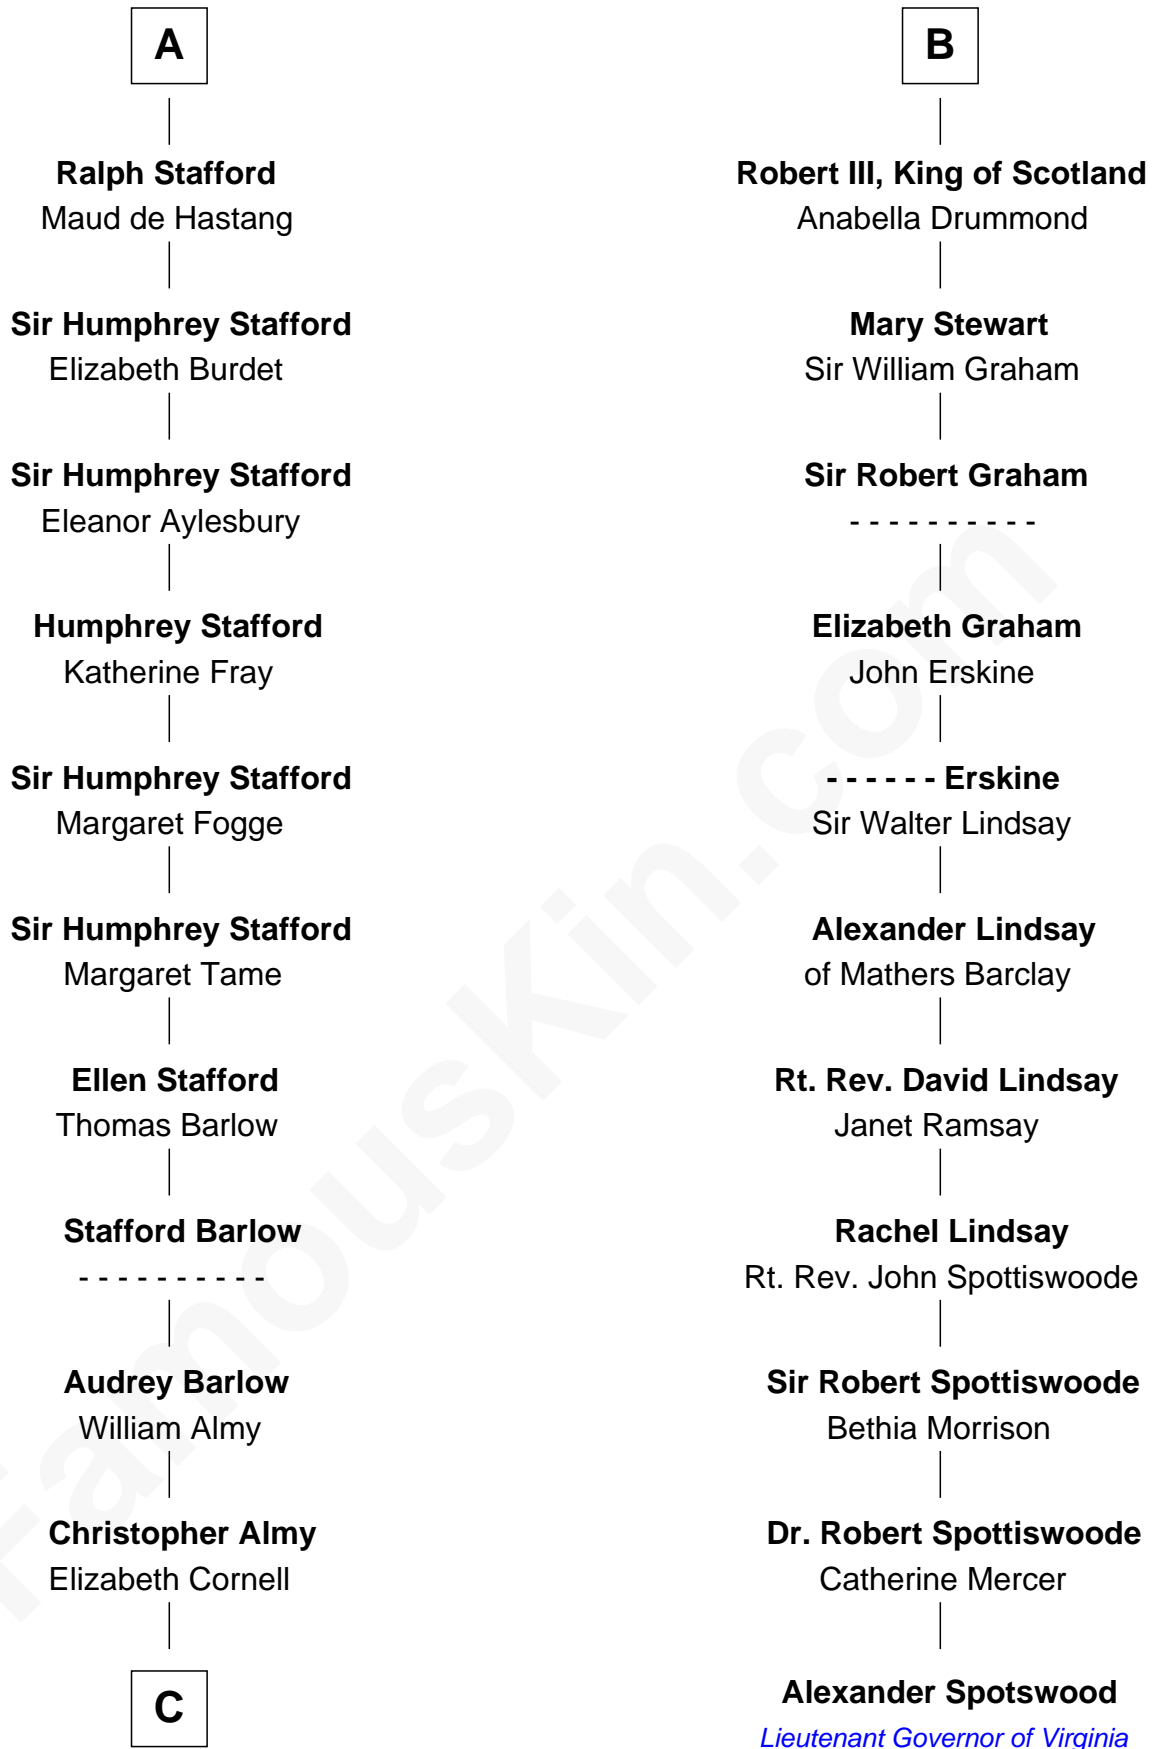

FamousKin.com

Relationship Chart of

William Ellery

Signer of the Declaration of Independence

17th cousin 2 times removed of

Alexander Spotswood

Lieutenant Governor of Virginia

Hugh de Kevelioc
Bertrade de Montfort

C

—
Col. Job Almy

Ann Lawton

—
Elizabeth Almy

William Ellery

—
William Ellery

Signer of Declaration of Independence

FamousKin.com