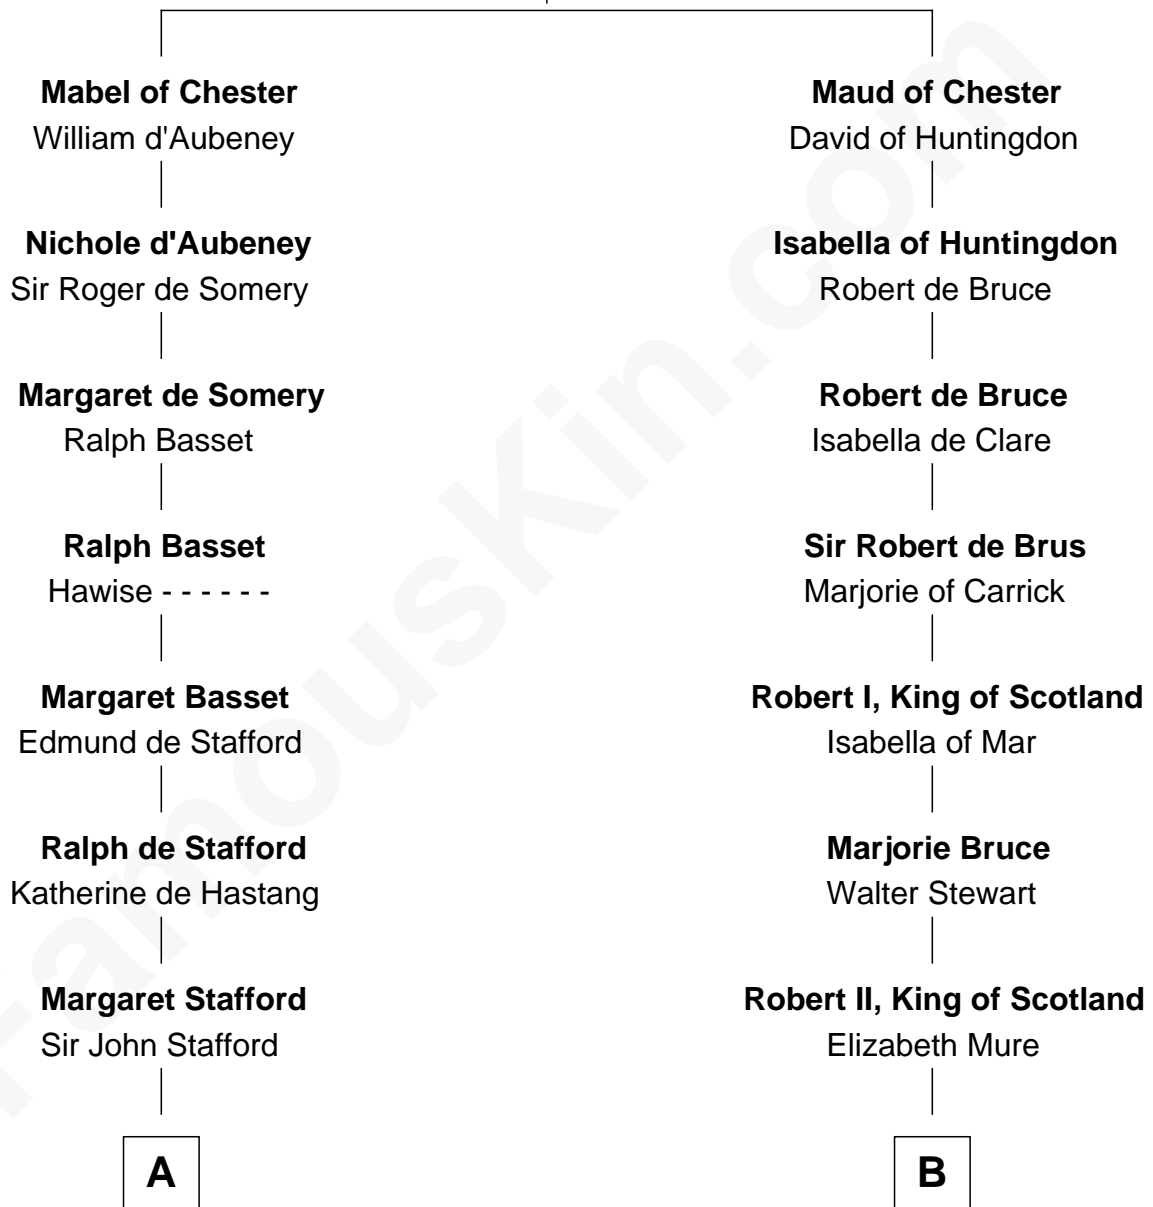

FamousKin.com

Relationship Chart of

William Ellery

Signer of the Declaration of Independence

17th cousin 2 times removed of

Alexander Spotswood

Lieutenant Governor of Virginia

Hugh de Kevelioc
Bertrade de Montfort

C

—
Col. Job Almy

Ann Lawton

—
Elizabeth Almy

William Ellery

—
William Ellery

Signer of Declaration of Independence

FamousKin.com