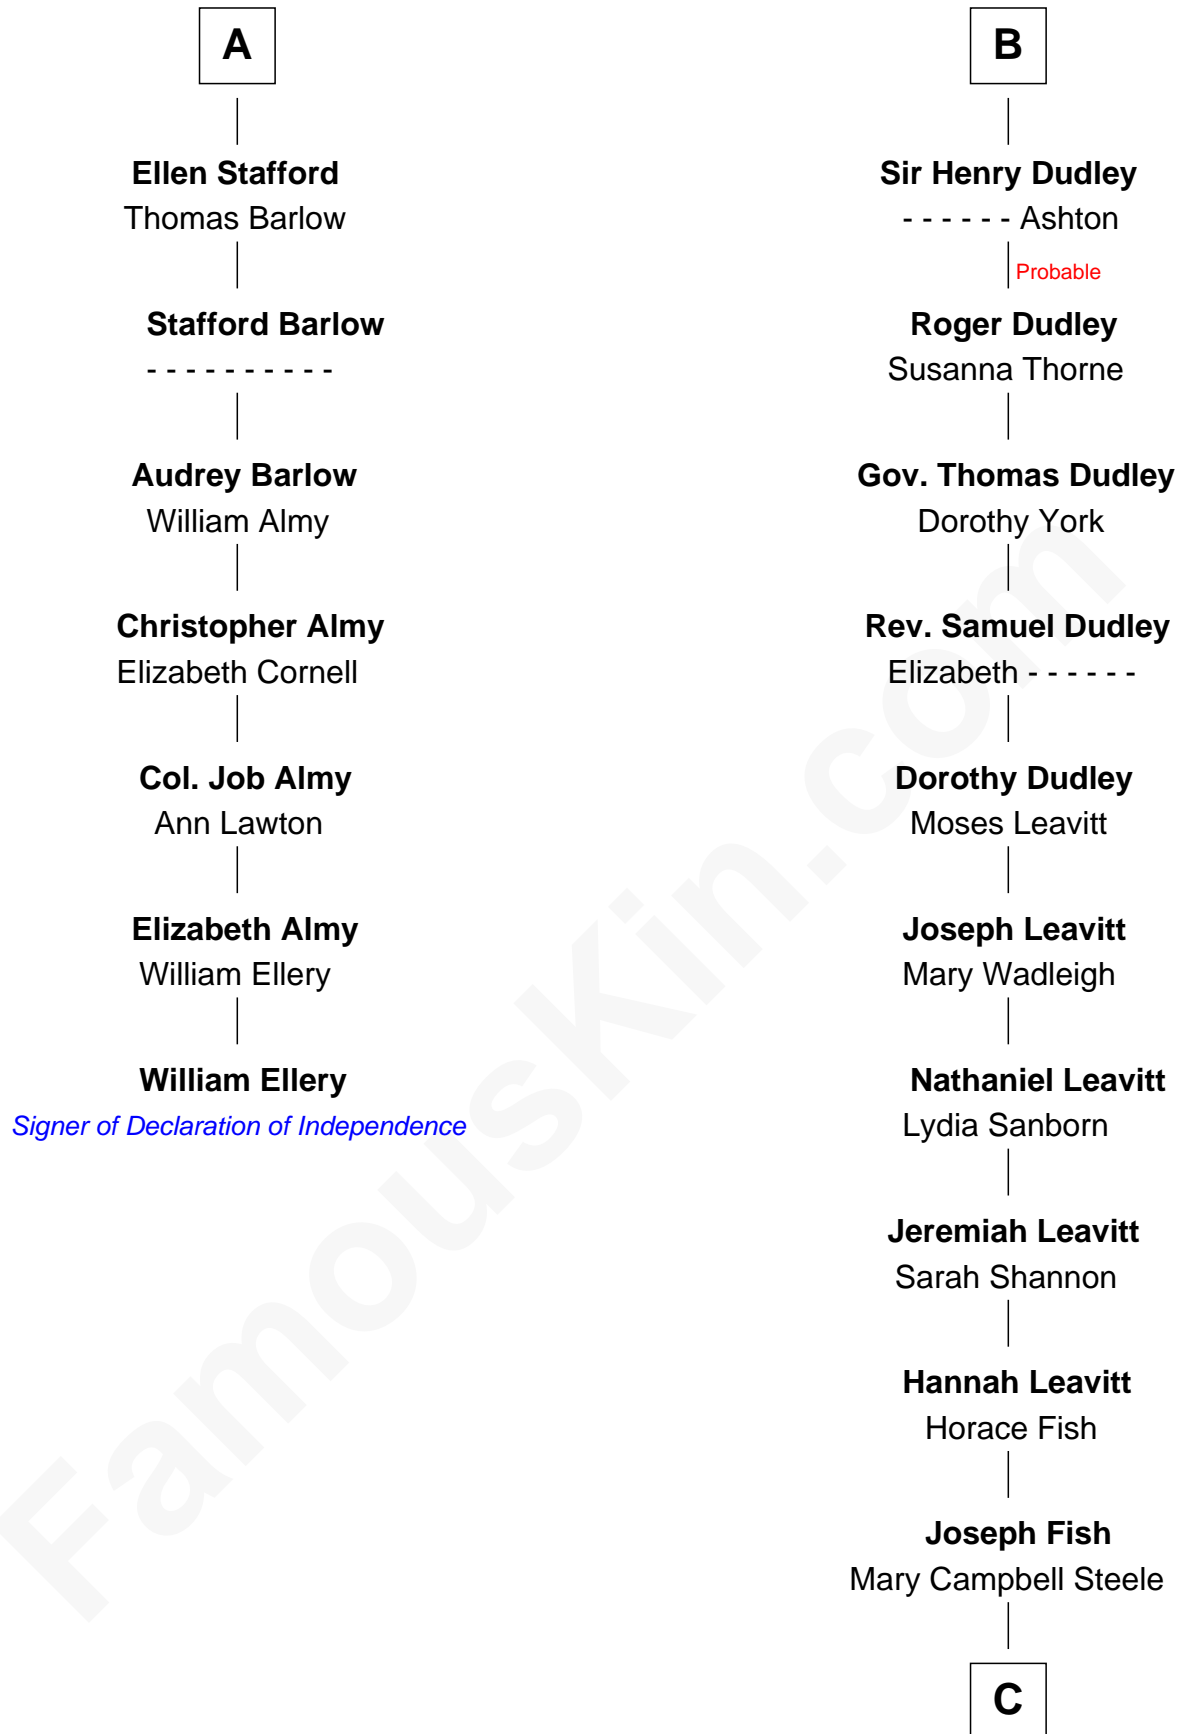

FamousKin.com

Relationship Chart of

William Ellery

Signer of the Declaration of Independence

13th cousin 8 times removed of

Keri Russell

TV and Movie Actress

Ralph de Stafford

Elizabeth Harington

William Bonville

Katherine Neville

Cecily Bonville

Thomas Grey

Cecily Grey

Sir John Sutton

B