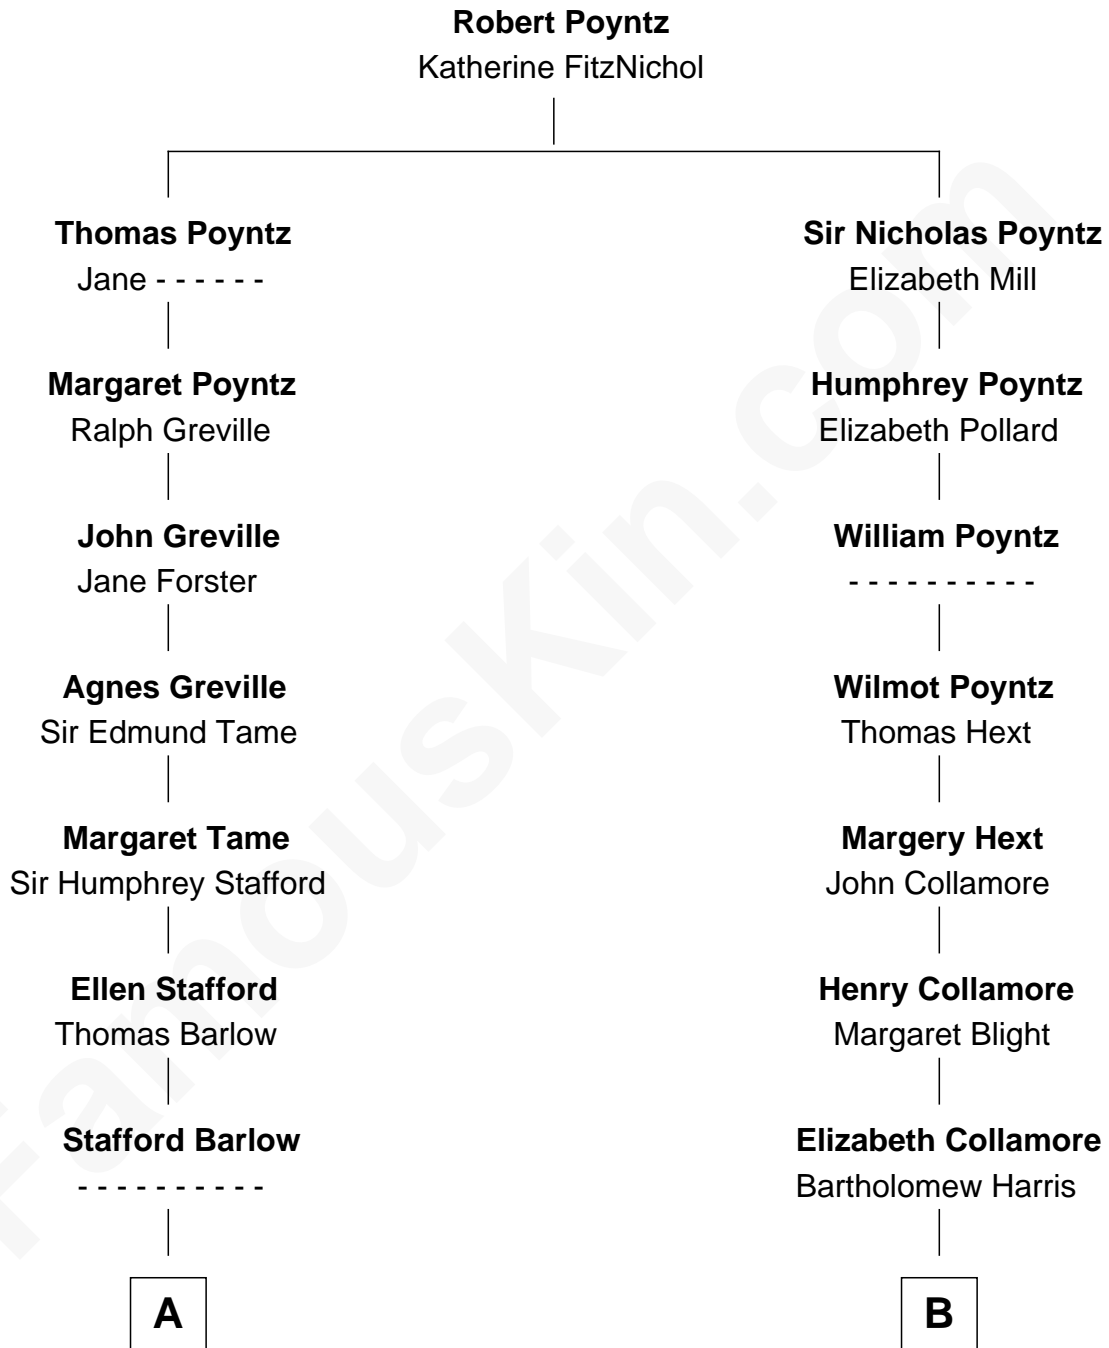

FamousKin.com

Relationship Chart of

William Ellery

Signer of the Declaration of Independence

11th cousin 3 times removed of

Harriet Beecher Stowe

Author of Uncle Tom's Cabin

A

Audrey Barlow

William Almy

Christopher Almy

Elizabeth Cornell

Col. Job Almy

Ann Lawton

Elizabeth Almy

William Ellery

William Ellery

Signer of Declaration of Independence

B

Agnes Harris

William Spencer

Elizabeth Spencer

Jacob Joy

Deborah Joy