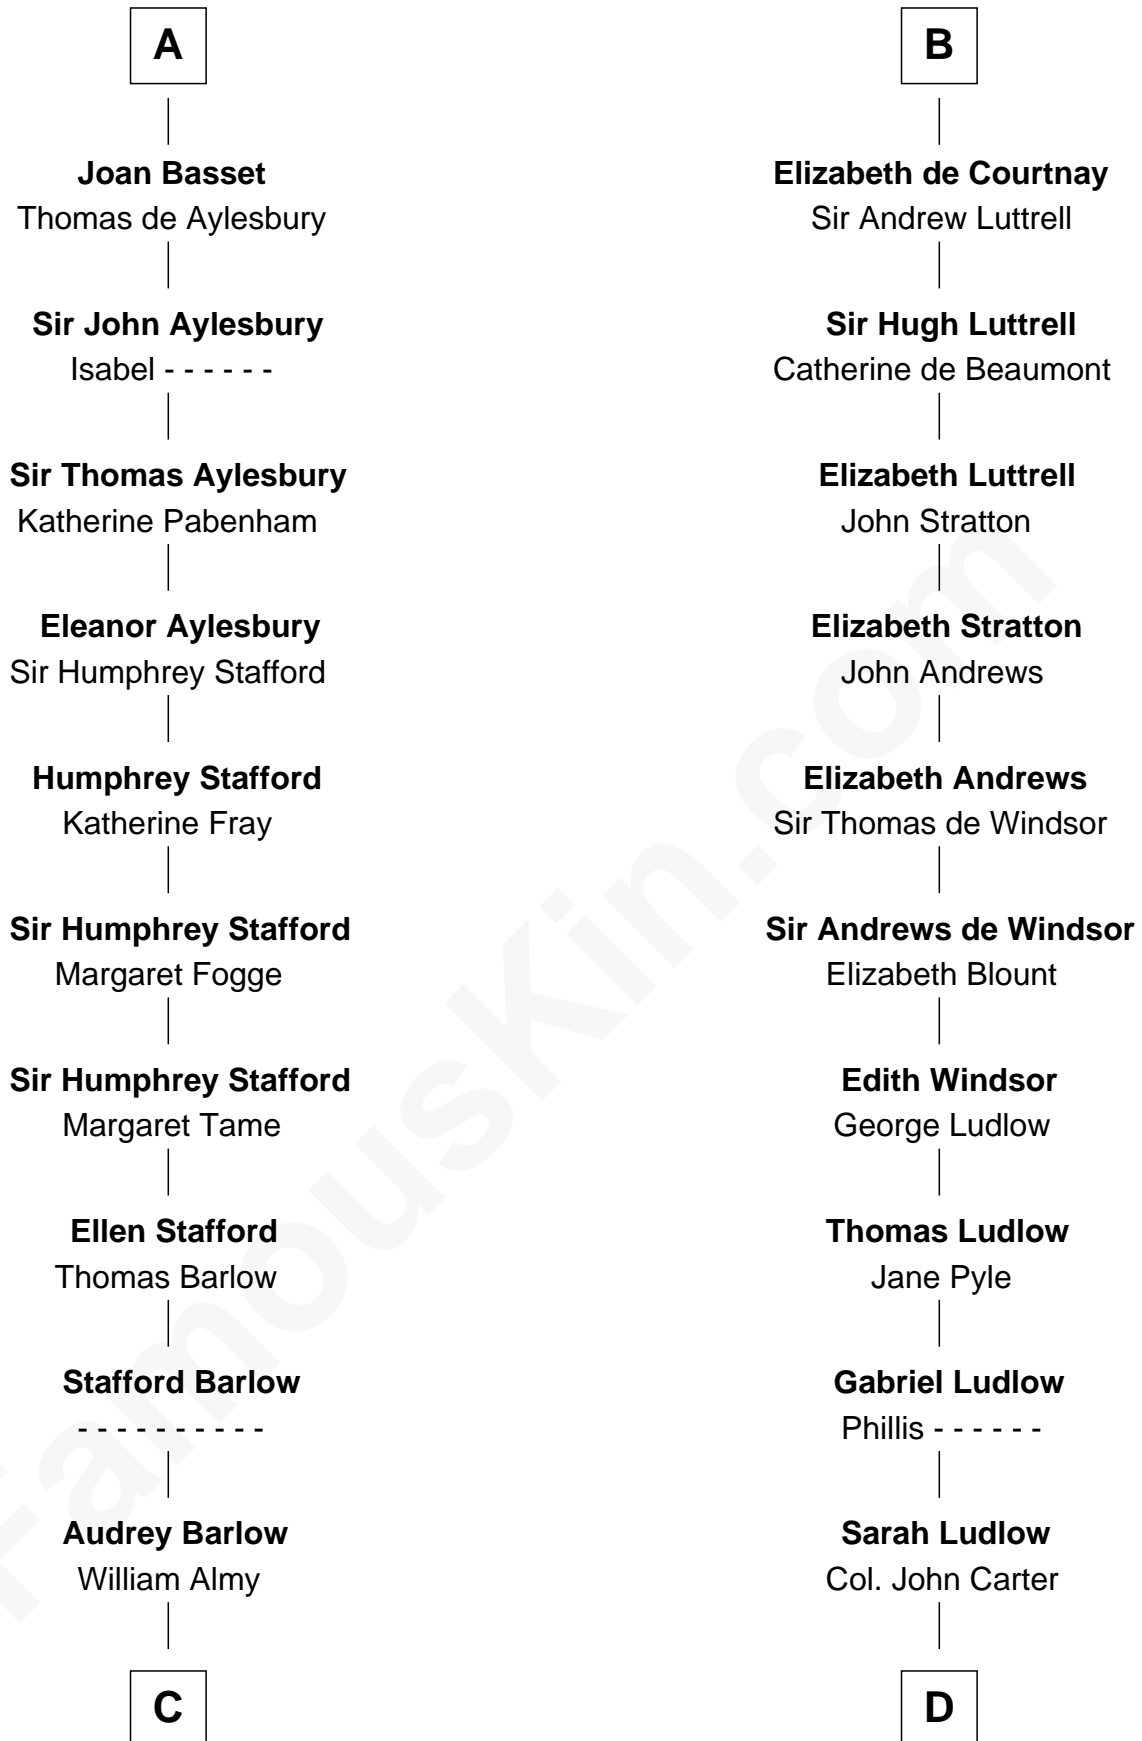

FamousKin.com

Relationship Chart of

William Ellery

Signer of the Declaration of Independence

19th cousin 1 time removed of

Benjamin Harrison V

Signer of the Declaration of Independence

C

Christopher Almy

Elizabeth Cornell

Col. Job Almy

Ann Lawton

Elizabeth Almy

William Ellery

William Ellery

Signer of Declaration of Independence

D

Col. Robert Carter

Elizabeth Landon

Anne Carter

Benjamin Harrison

Benjamin Harrison V

Signer of Declaration of Independence

FamousKin.com