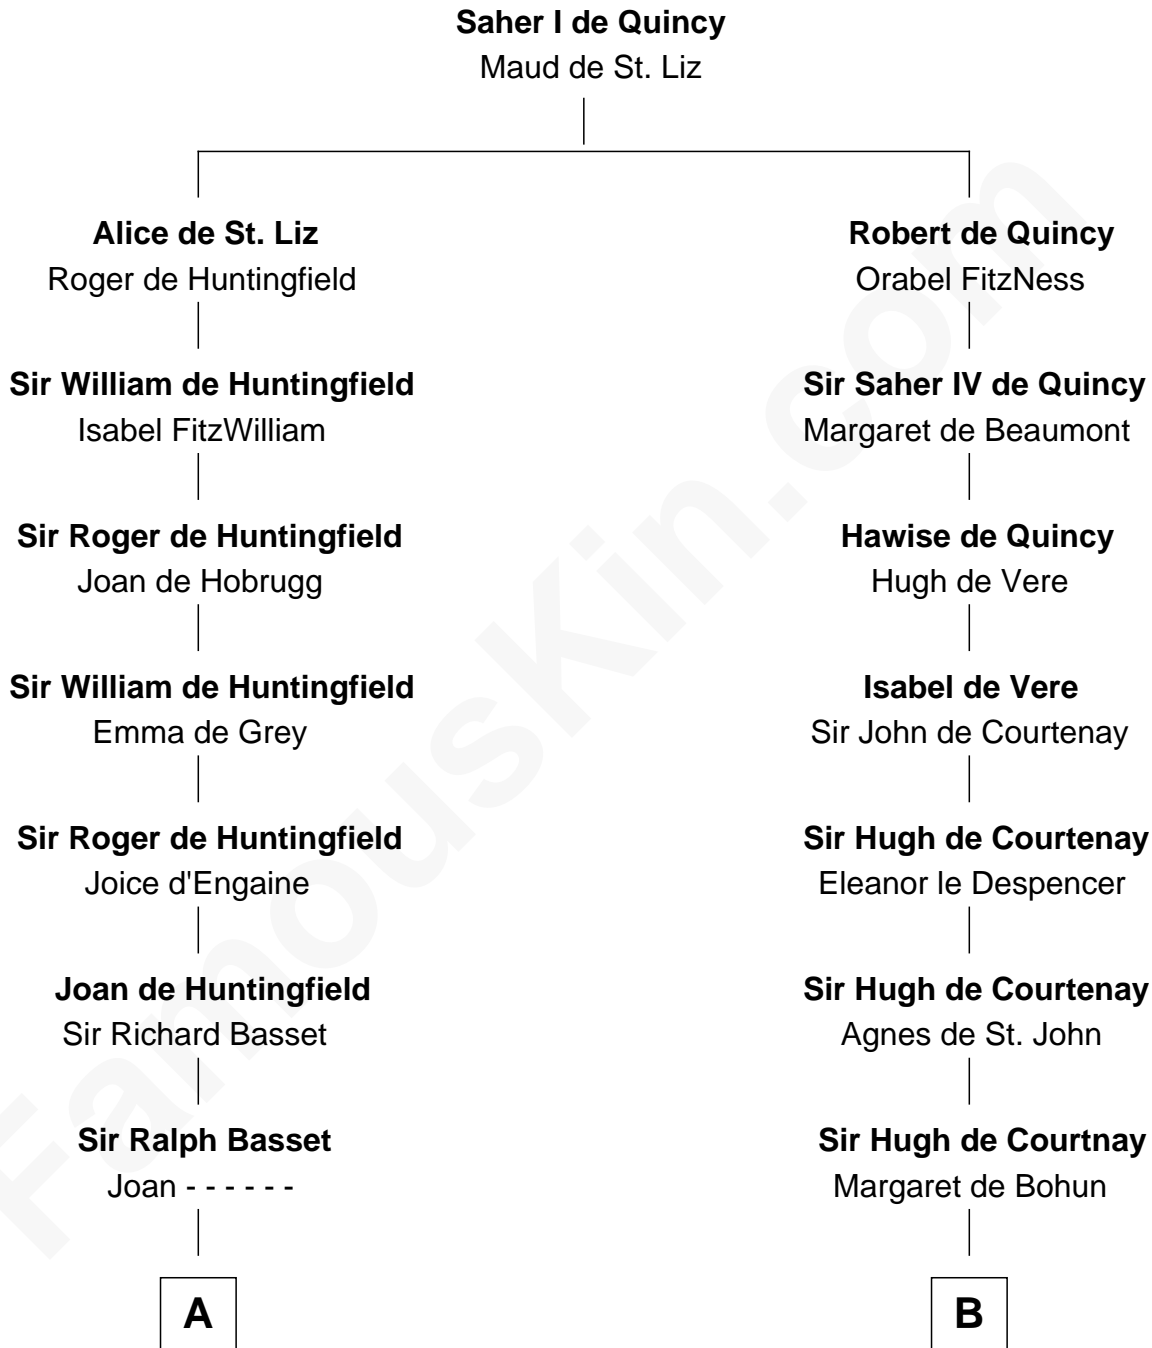

FamousKin.com

Relationship Chart of

William Ellery

Signer of the Declaration of Independence

19th cousin 1 time removed of

Benjamin Harrison V

Signer of the Declaration of Independence

C

Christopher Almy

Elizabeth Cornell

Col. Job Almy

Ann Lawton

Elizabeth Almy

William Ellery

William Ellery

Signer of Declaration of Independence

D

Col. Robert Carter

Elizabeth Landon

Anne Carter

Benjamin Harrison

Benjamin Harrison V

Signer of Declaration of Independence

FamousKin.com