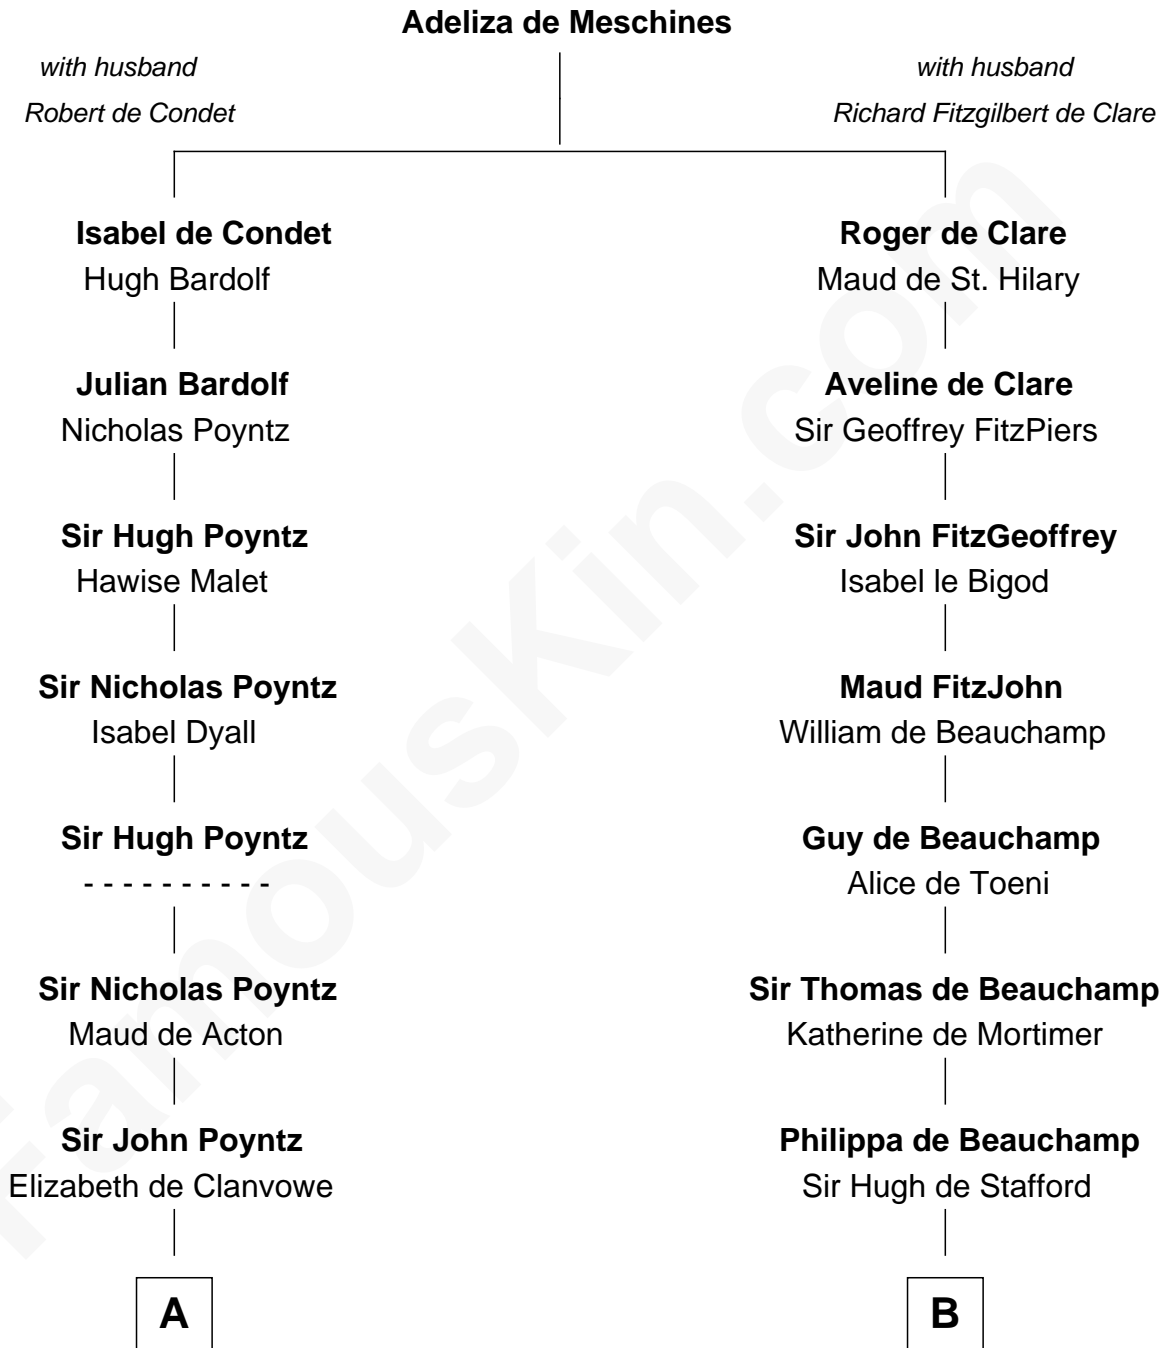

FamousKin.com

Relationship Chart of

William Ellery

Signer of the Declaration of Independence

19th cousin of

Benjamin Harrison V

Signer of the Declaration of Independence

C

Col. Job Almy
Ann Lawton

Elizabeth Almy
William Ellery

William Ellery

Signer of Declaration of Independence

D

Benjamin Harrison
Elizabeth Burwell

Benjamin Harrison
Anne Carter

Benjamin Harrison V