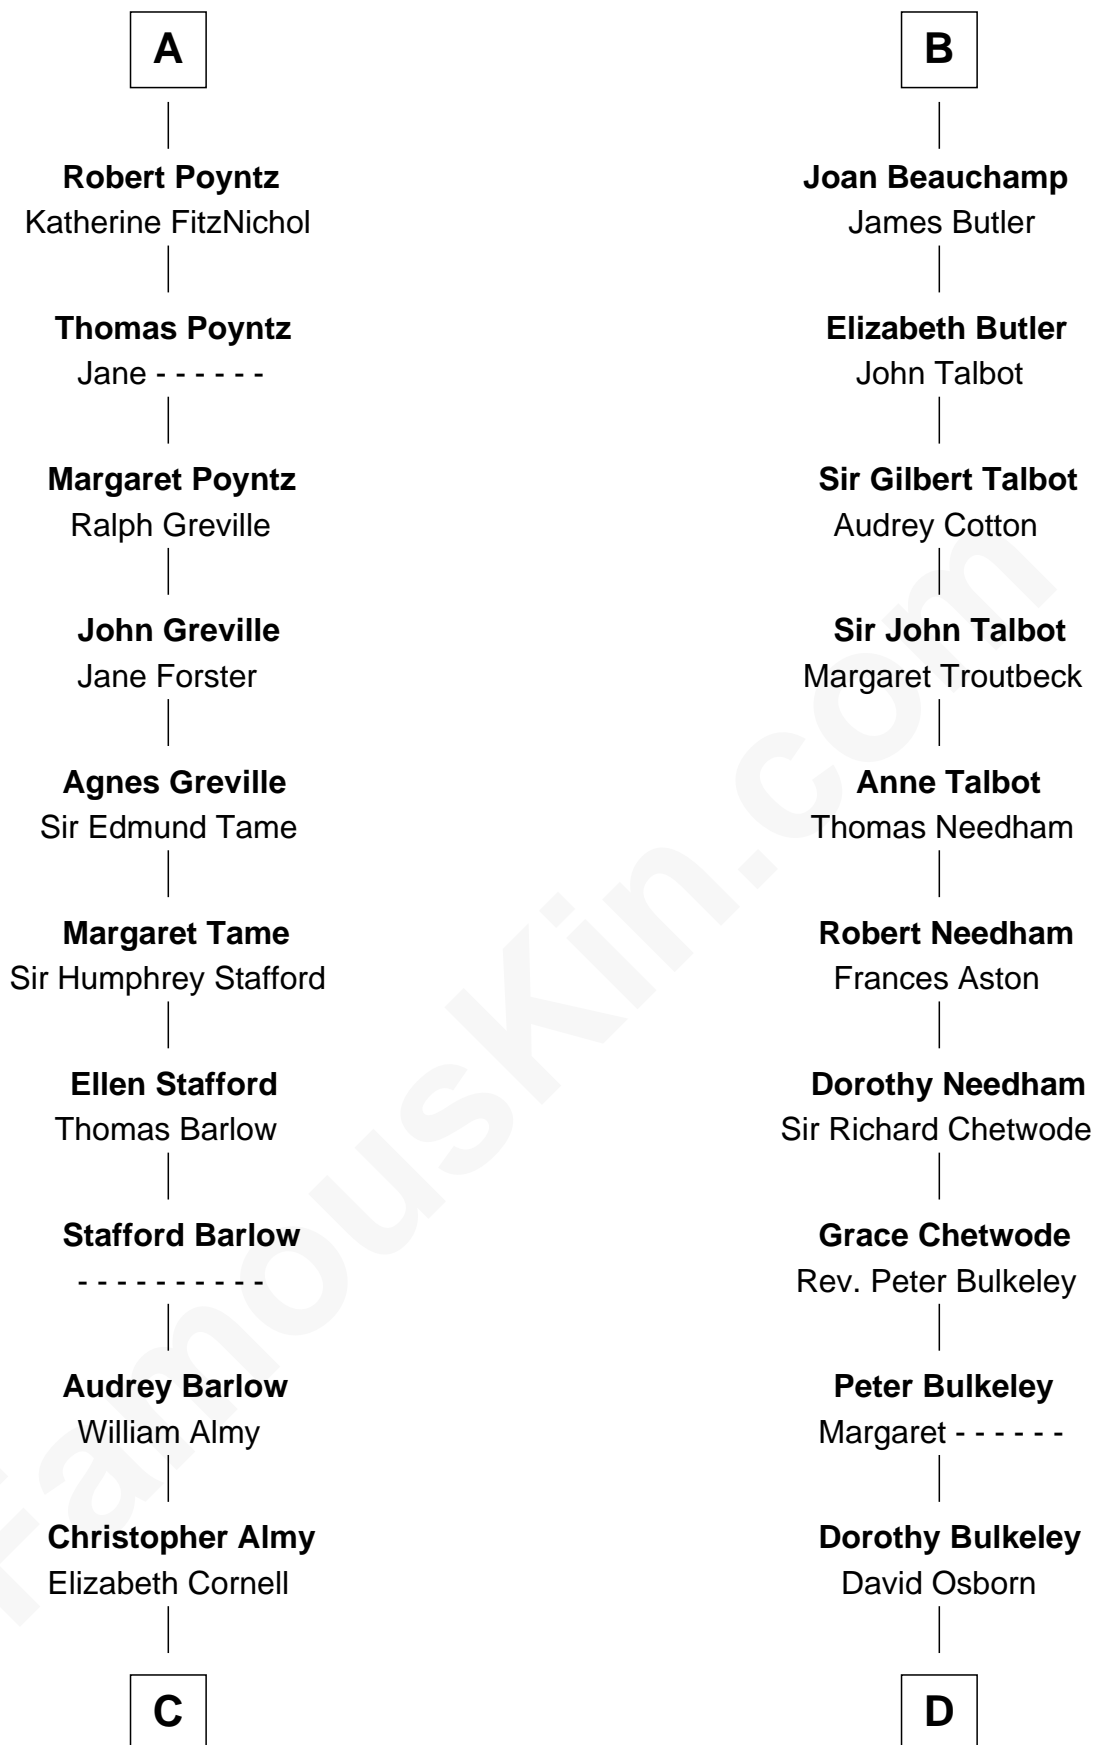

FamousKin.com

Relationship Chart of

William Ellery

Signer of the Declaration of Independence

19th cousin 2 times removed of

Jay Gould

American Railroad "Robber Baron"

C

Col. Job Almy

Ann Lawton

Elizabeth Almy

William Ellery

William Ellery

Signer of Declaration of Independence

D

Eleazer Osborn

"Robber Baron"