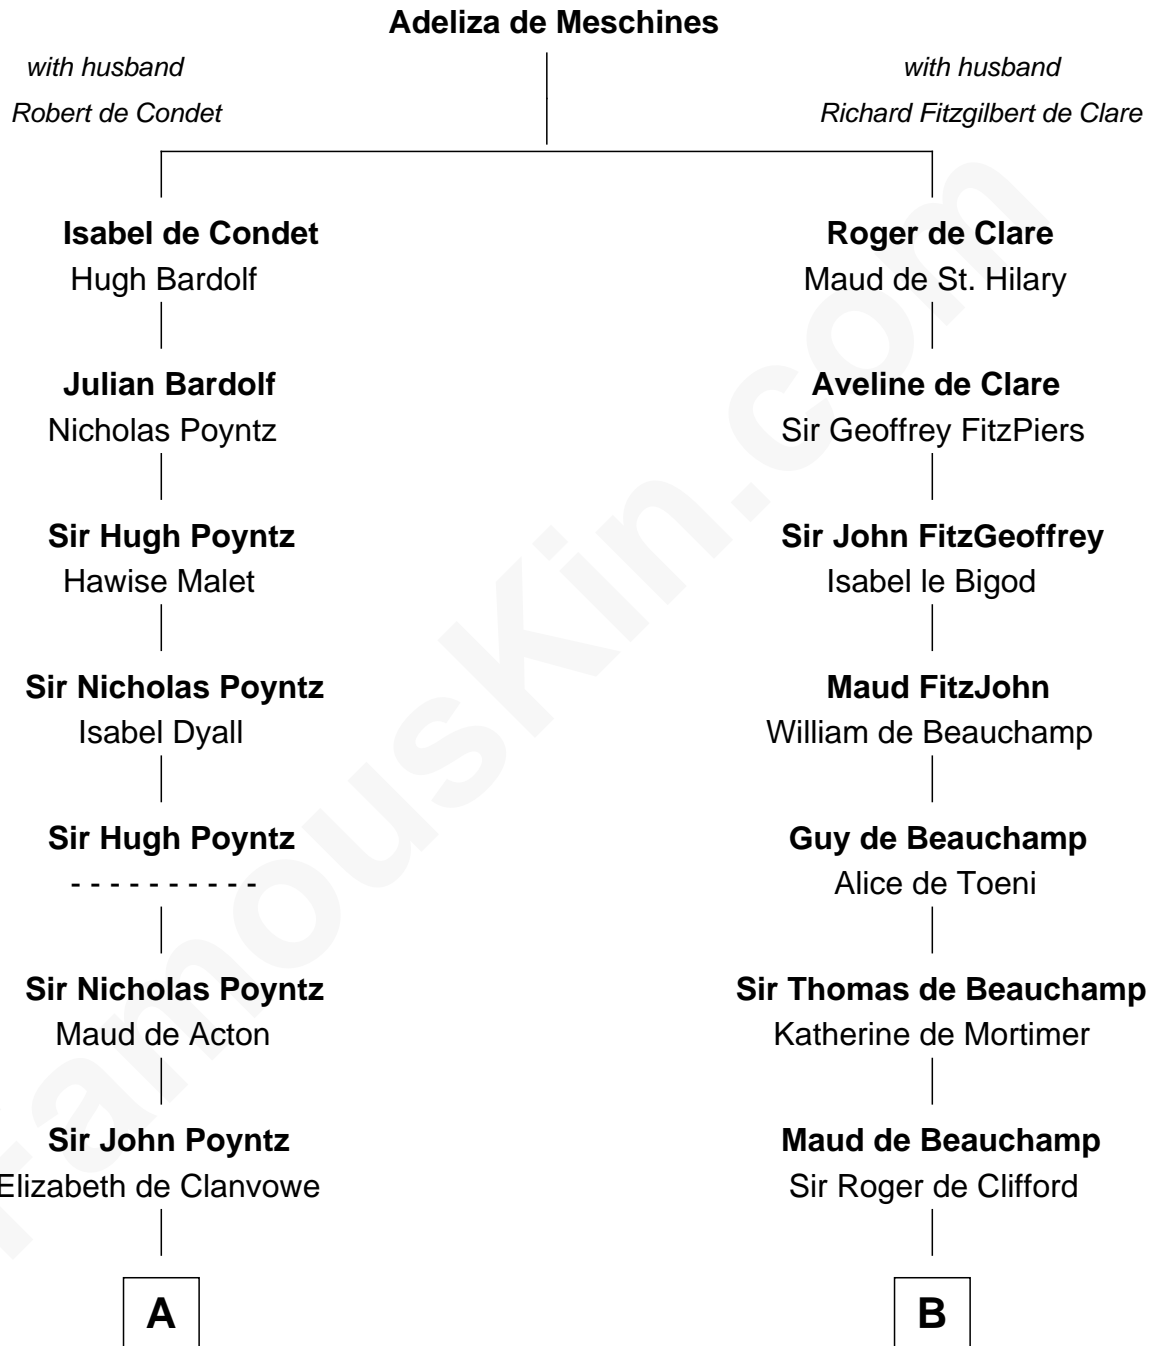

## Relationship Chart of

### William Ellery

*Signer of the Declaration of Independence*

19th cousin 1 time removed of

### Meriwether Lewis

*Lewis and Clark Expedition*

**C**

**Col. Job Almy**  
Ann Lawton

**Elizabeth Almy**  
William Ellery

**William Ellery**

*Signer of Declaration of Independence*

**D**