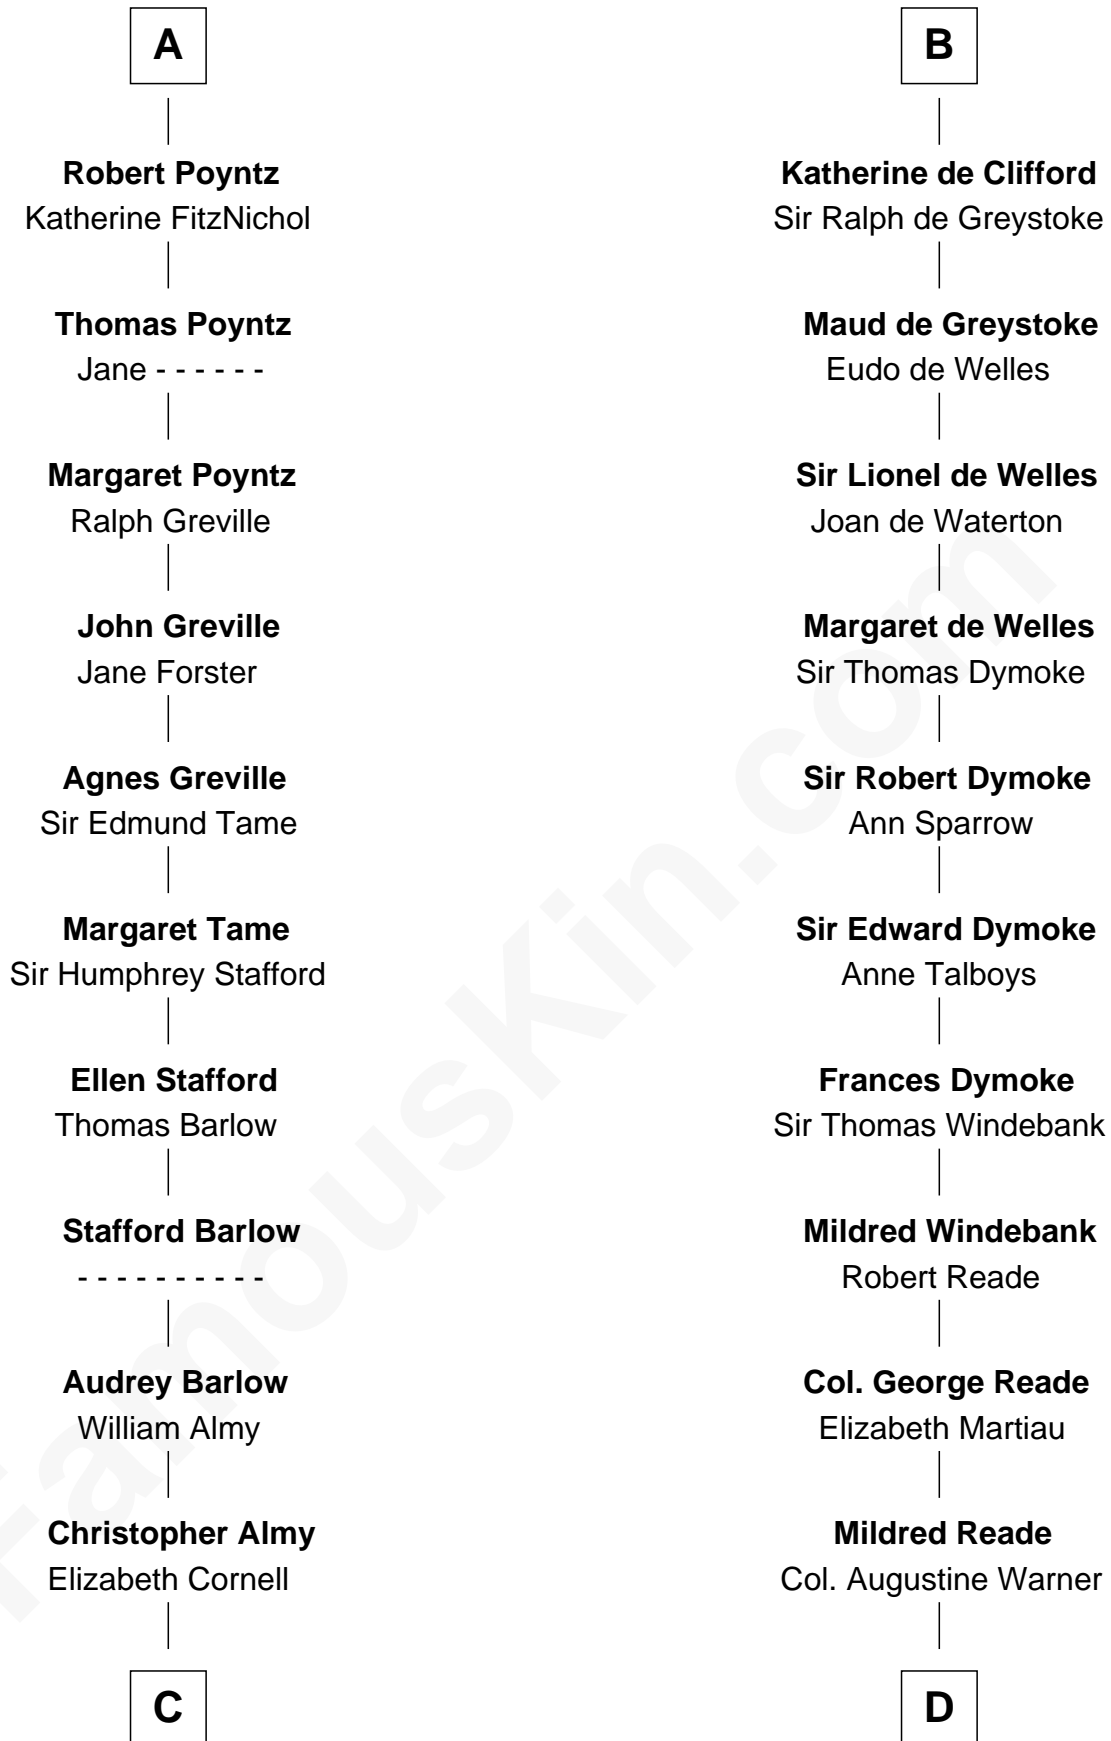

## Relationship Chart of

### William Ellery

*Signer of the Declaration of Independence*

19th cousin 1 time removed of

### Meriwether Lewis

*Lewis and Clark Expedition*

**C**

**Col. Job Almy**  
Ann Lawton

**Elizabeth Almy**  
William Ellery

**William Ellery**

*Signer of Declaration of Independence*

**D**

**Elizabeth Warner**  
Col. John Lewis

**Col. Robert Lewis**  
Jane Meriwether

**William Lewis**  
Lucy Meriwether

**Meriwether Lewis**

*Lewis and Clark Expedition*