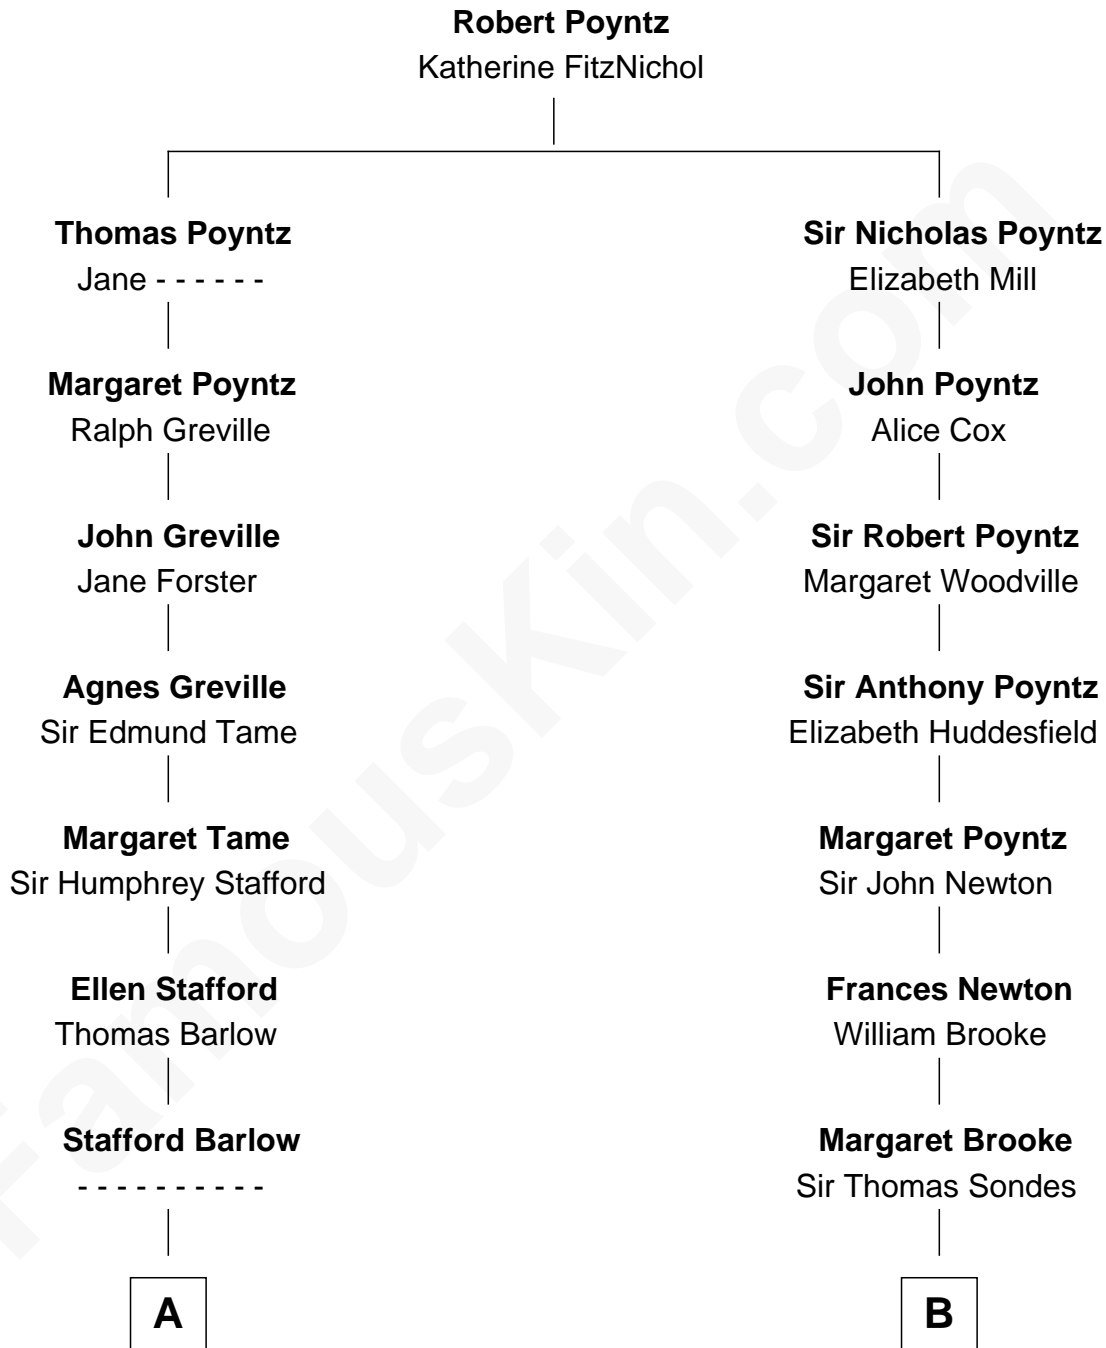

FamousKin.com

Relationship Chart of

William Ellery

Signer of the Declaration of Independence

11th cousin 9 times removed of

Sarah Ferguson
Duchess of York

C

Herbert Andrew Montagu-Douglas-Scott

Marie Josephine Edwards

Marian Louisa Montagu-Douglas-Scott

Andrew Henry Ferguson

Ronald Ivor Ferguson

Susan Mary Wright

Sarah Ferguson

Duchess of York