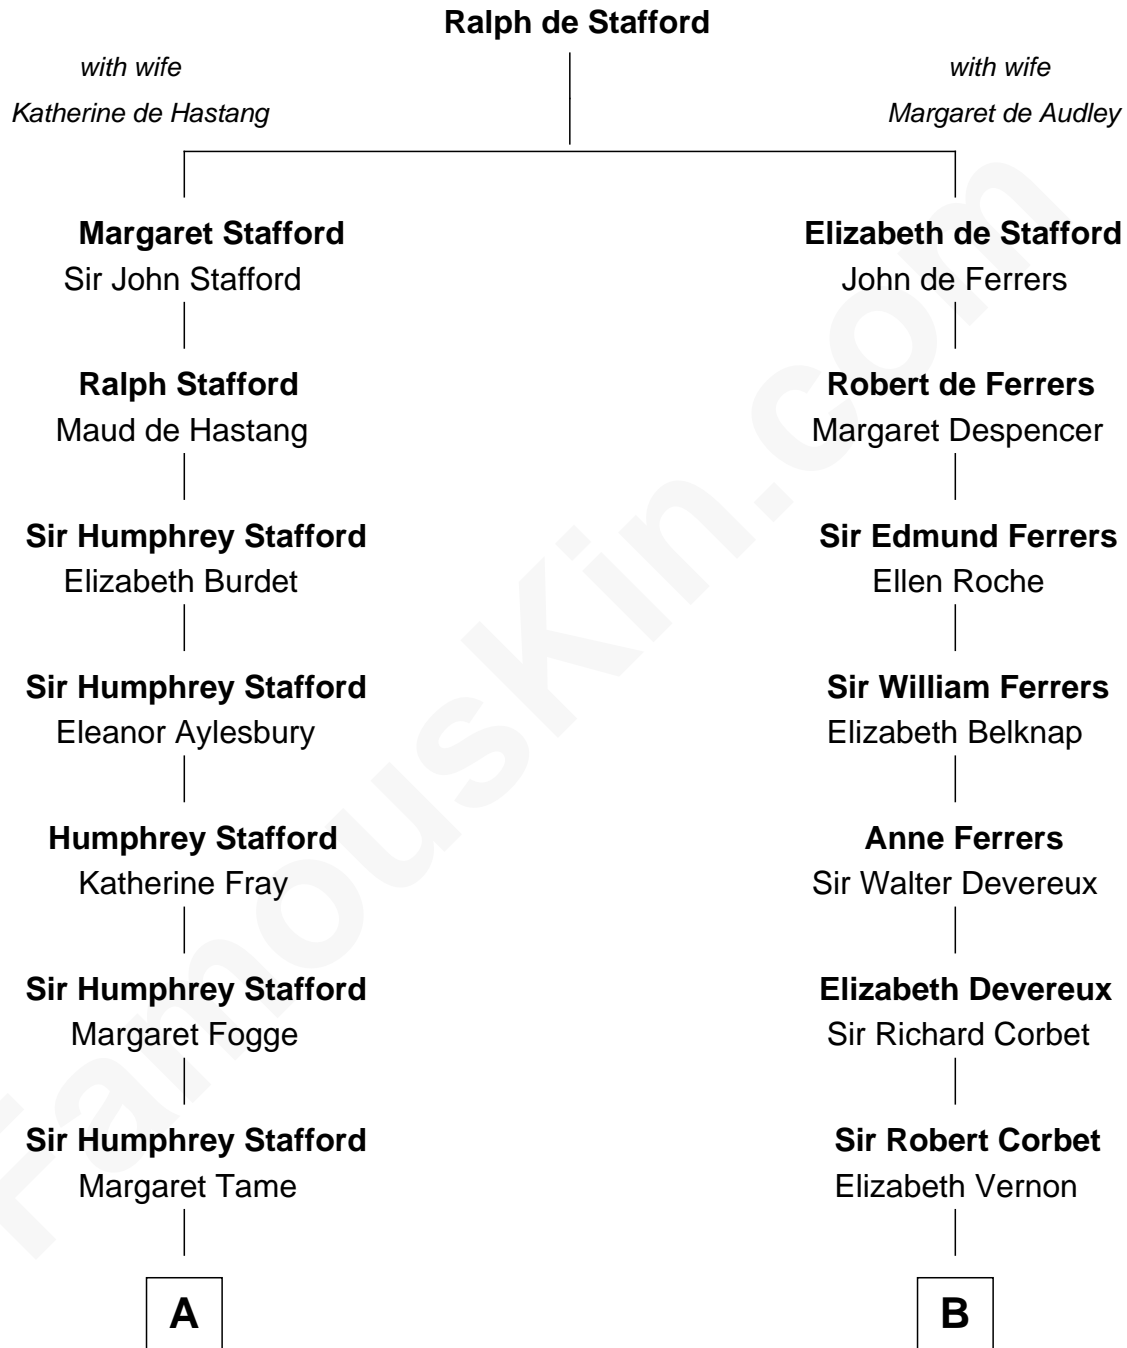

FamousKin.com

Relationship Chart of

William Ellery

Signer of the Declaration of Independence

13th cousin 5 times removed of

Olivia De Havilland
Movie Actress

C

|
Walter Augustus De Havilland

Lillian Augusta Ruse

|
Olivia De Havilland

Movie Actress

FamousKin.com