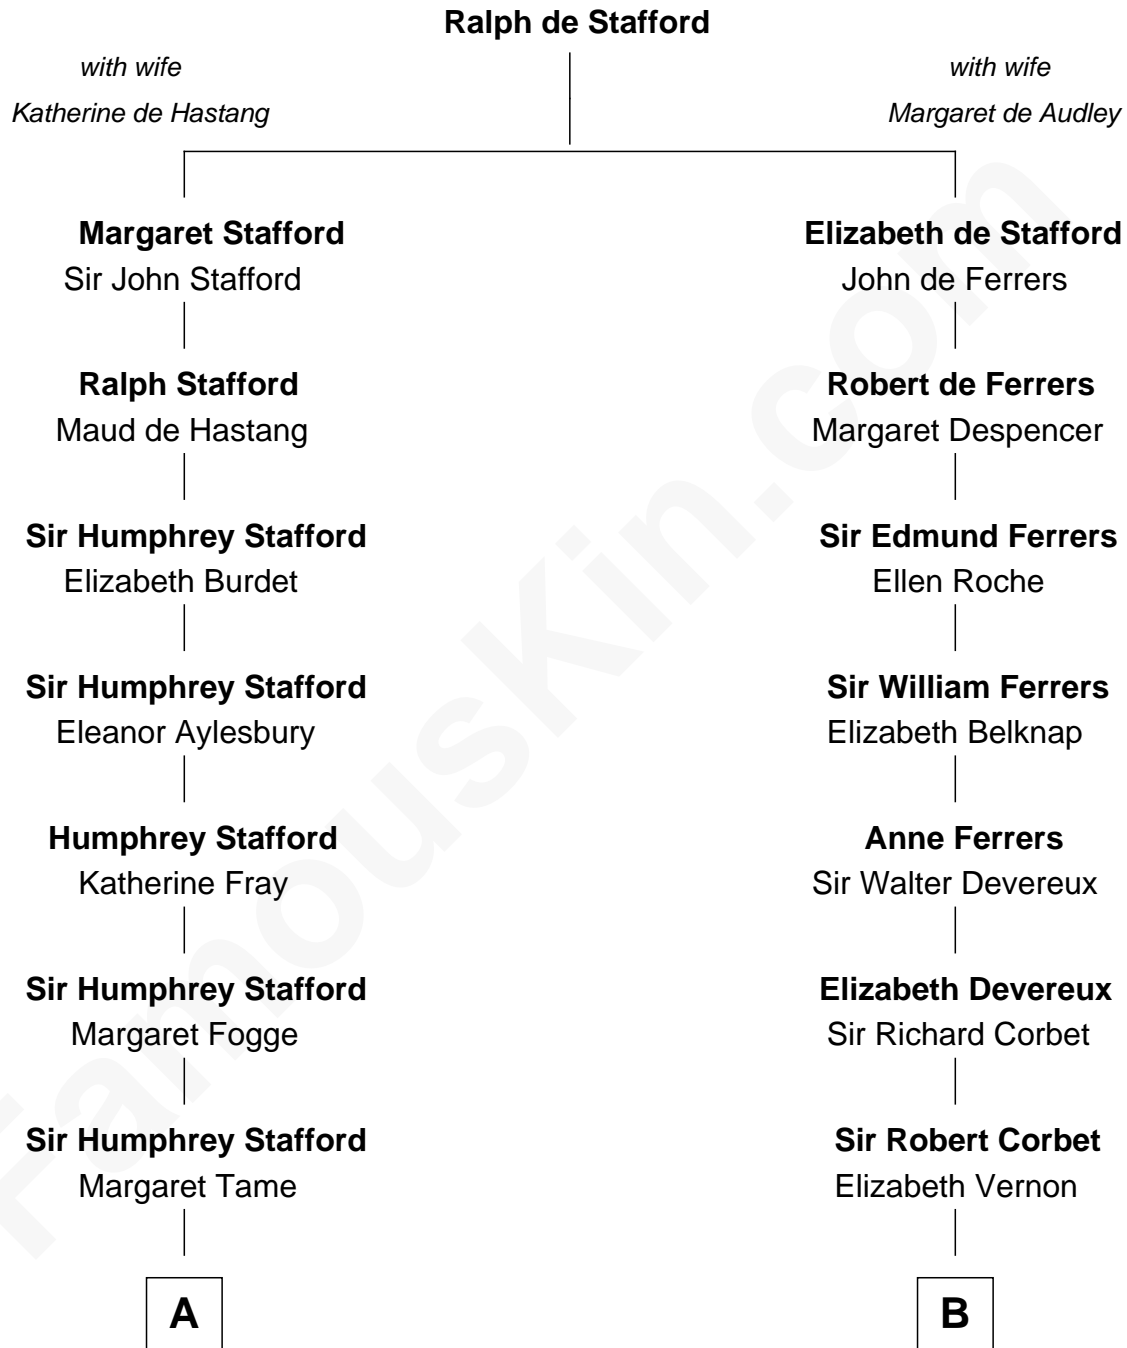

FamousKin.com

Relationship Chart of

William Ellery

Signer of the Declaration of Independence

13th cousin 5 times removed of

Joan Fontaine
Movie Actress

C

Walter Augustus De Havilland

Lillian Augusta Ruse

Joan Fontaine

Movie Actress

FamousKin.com