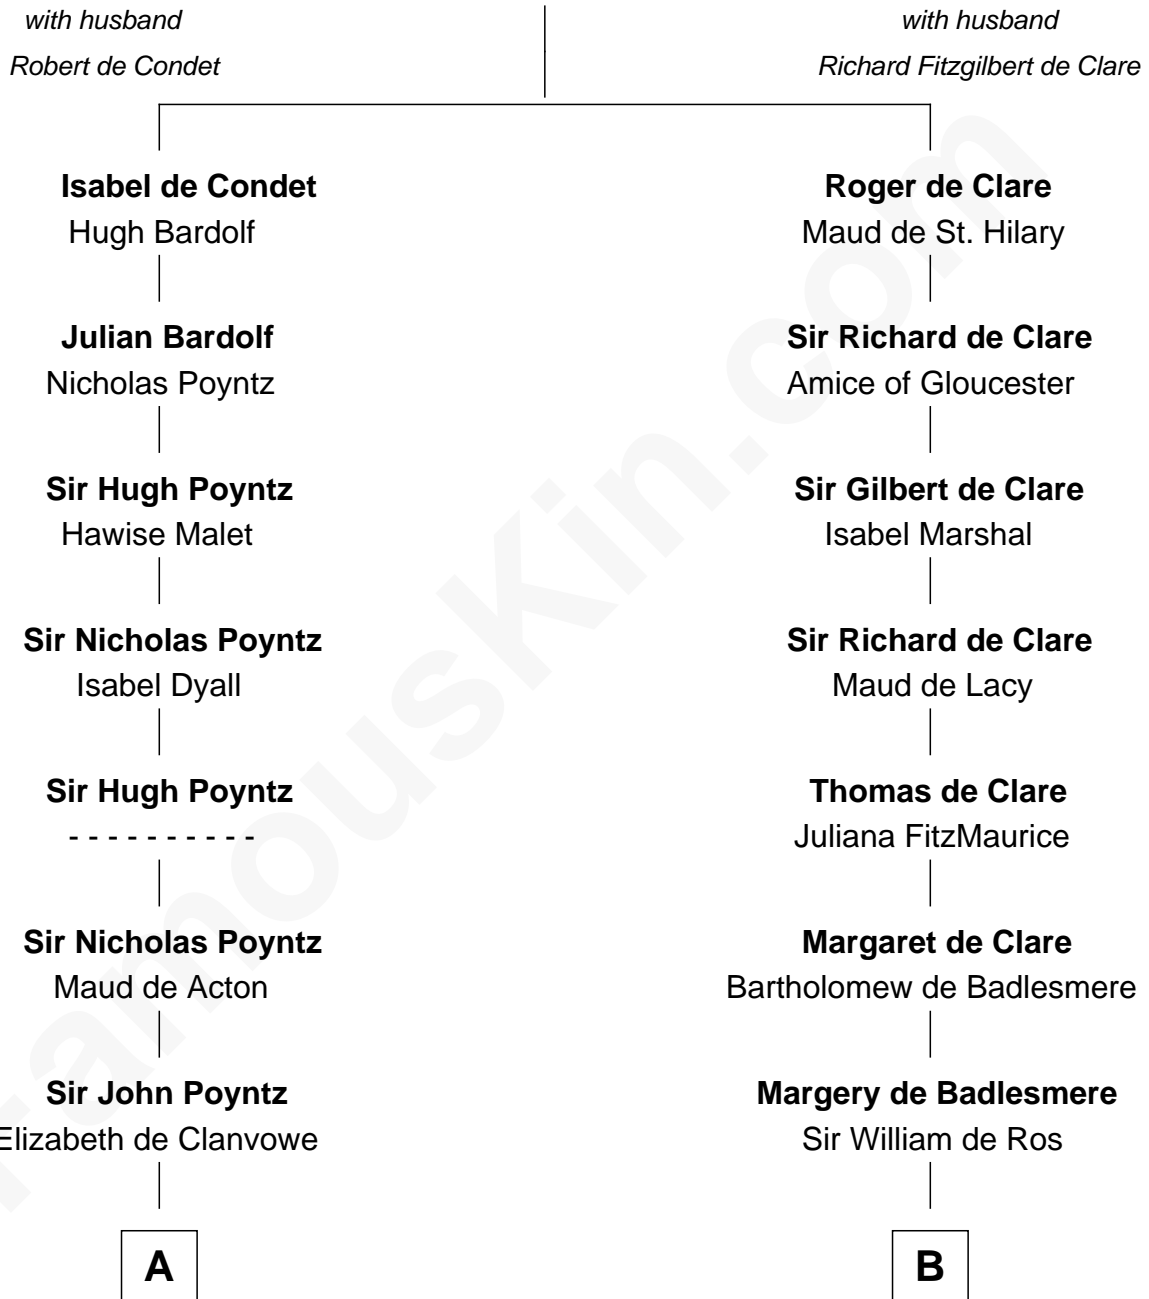

# FamousKin.com Relationship Chart of

**William Ellery**

*Signer of the Declaration of Independence*

19th cousin of

**George Clinton**

*4th U.S. Vice President*

## Adeliza de Meschines

**C**

**Col. Job Almy**  
Ann Lawton

**Elizabeth Almy**  
William Ellery

**William Ellery**

*Signer of Declaration of Independence*

**D**

**James Clinton**  
Elizabeth Smith

**Charles Clinton**  
Elizabeth Denniston

**George Clinton**

*4th U.S. Vice President*

FamousKin.com