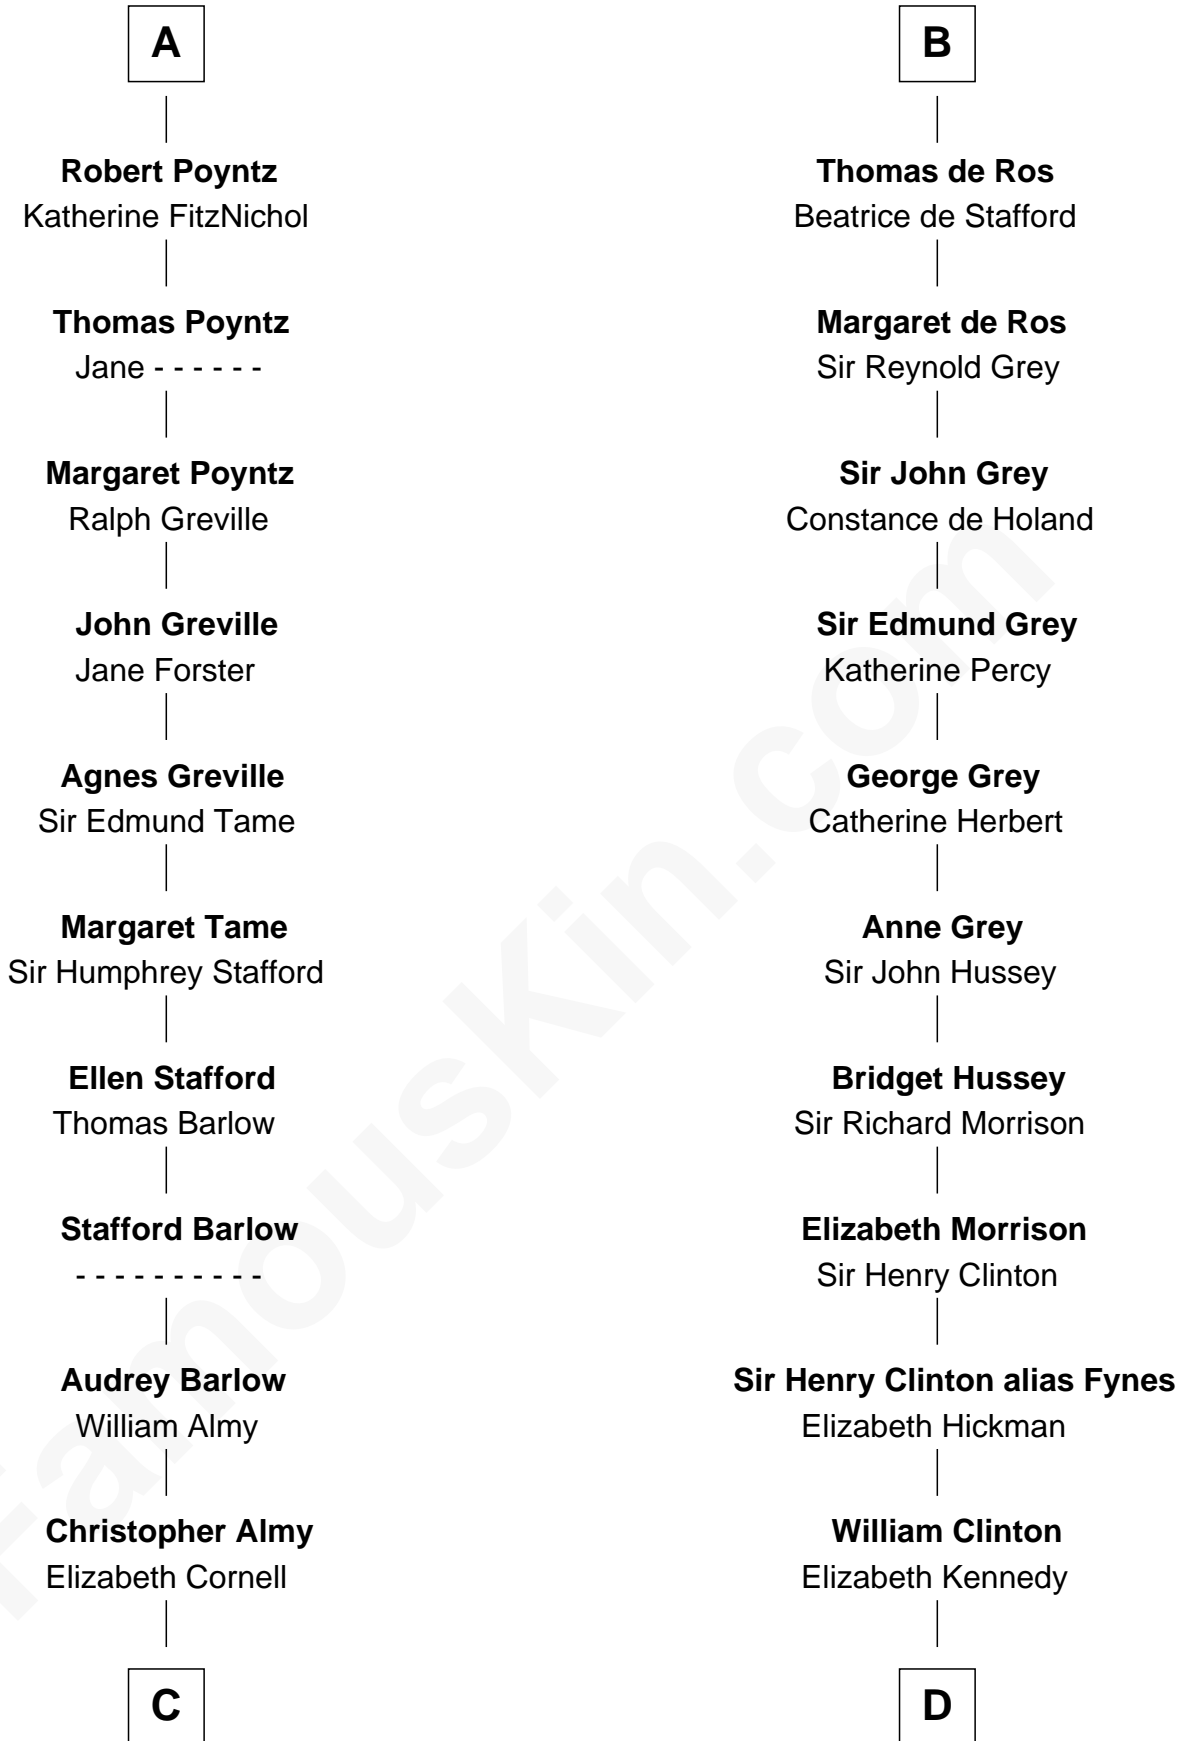

# FamousKin.com Relationship Chart of

**William Ellery**

*Signer of the Declaration of Independence*

19th cousin of

**George Clinton**

*4th U.S. Vice President*

## Adeliza de Meschines

**C**

**Col. Job Almy**  
Ann Lawton

**Elizabeth Almy**  
William Ellery

**William Ellery**

*Signer of Declaration of Independence*

**D**

**James Clinton**  
Elizabeth Smith

**Charles Clinton**  
Elizabeth Denniston

**George Clinton**

*4th U.S. Vice President*

FamousKin.com