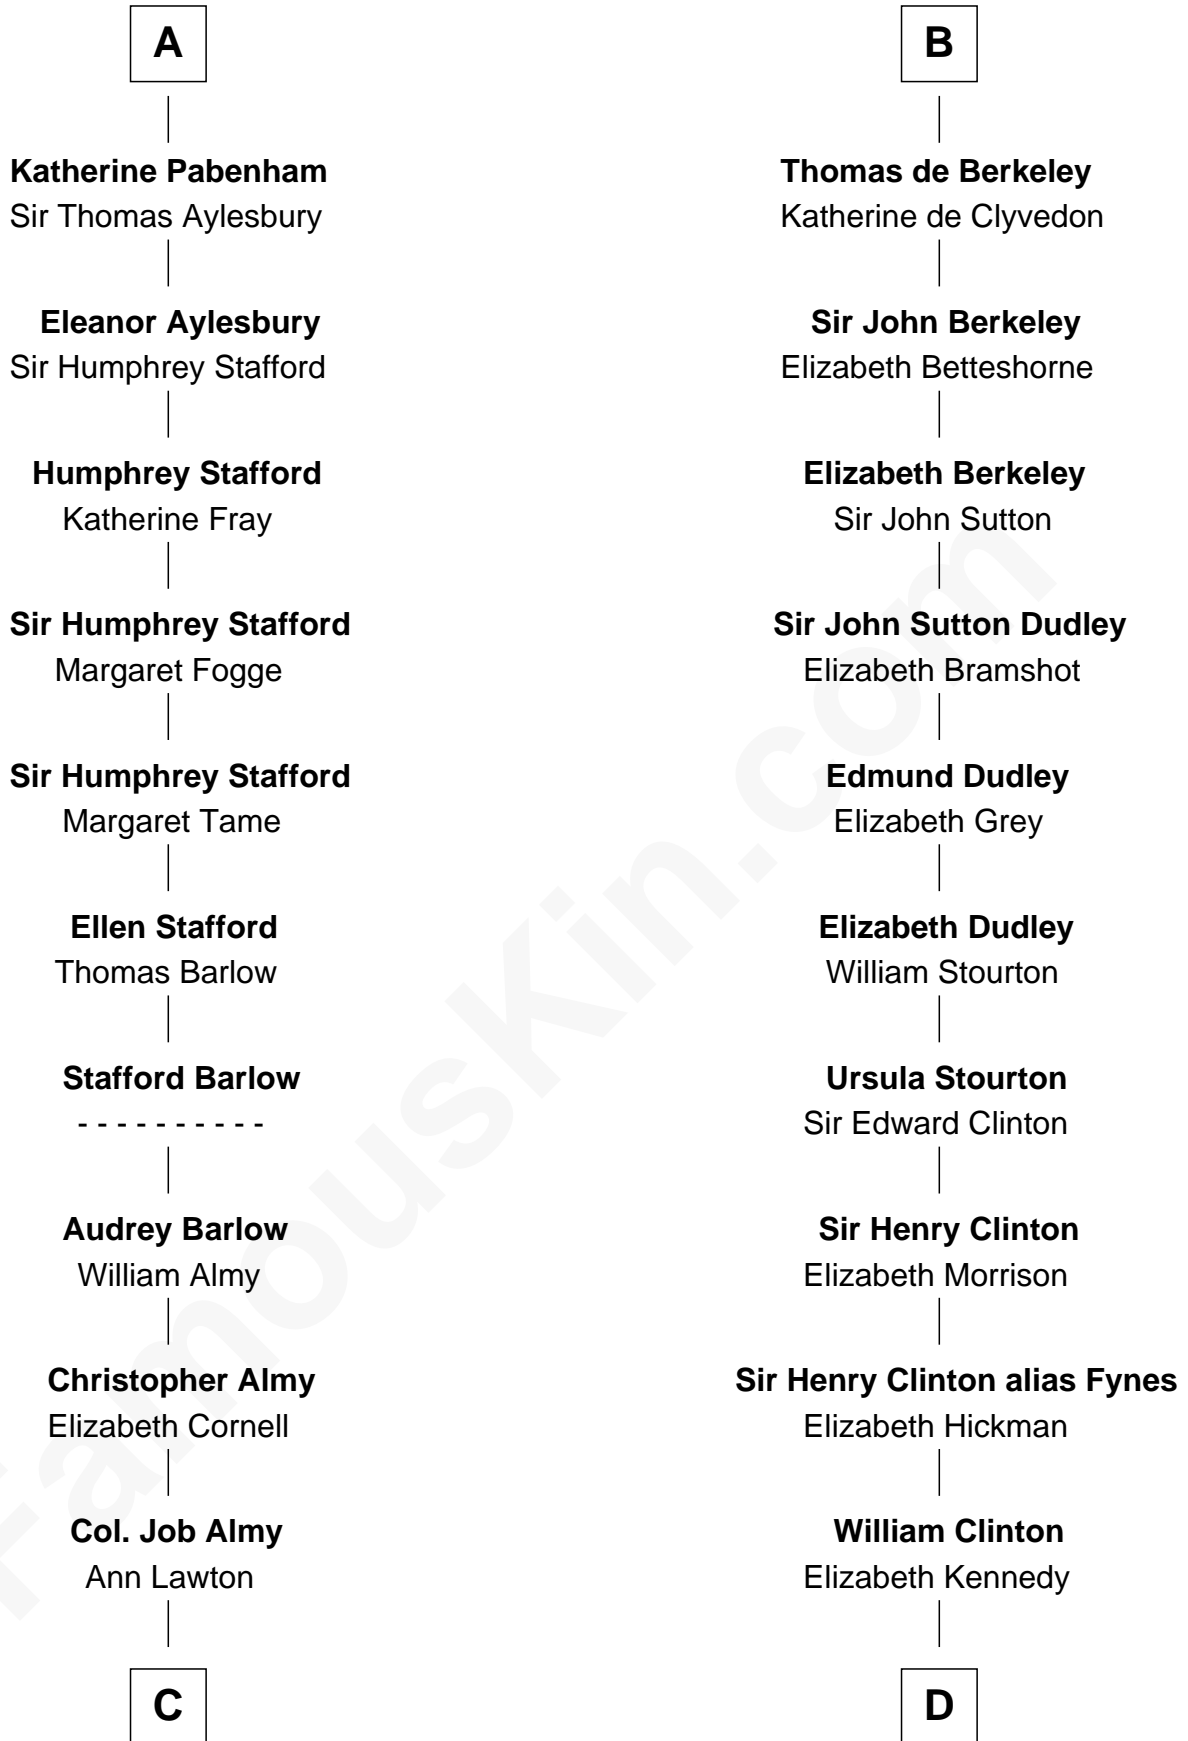

FamousKin.com

Relationship Chart of

William Ellery

Signer of the Declaration of Independence

18th cousin 1 time removed of

George Clinton

4th U.S. Vice President

William I de Lancaster
Gundred de Warenne

Sir William de Ferrers

Joan de Ferrers

Sir Thomas de Berkeley

Sir Maurice de Berkeley

Eve la Zouche

B

C

Elizabeth Almy